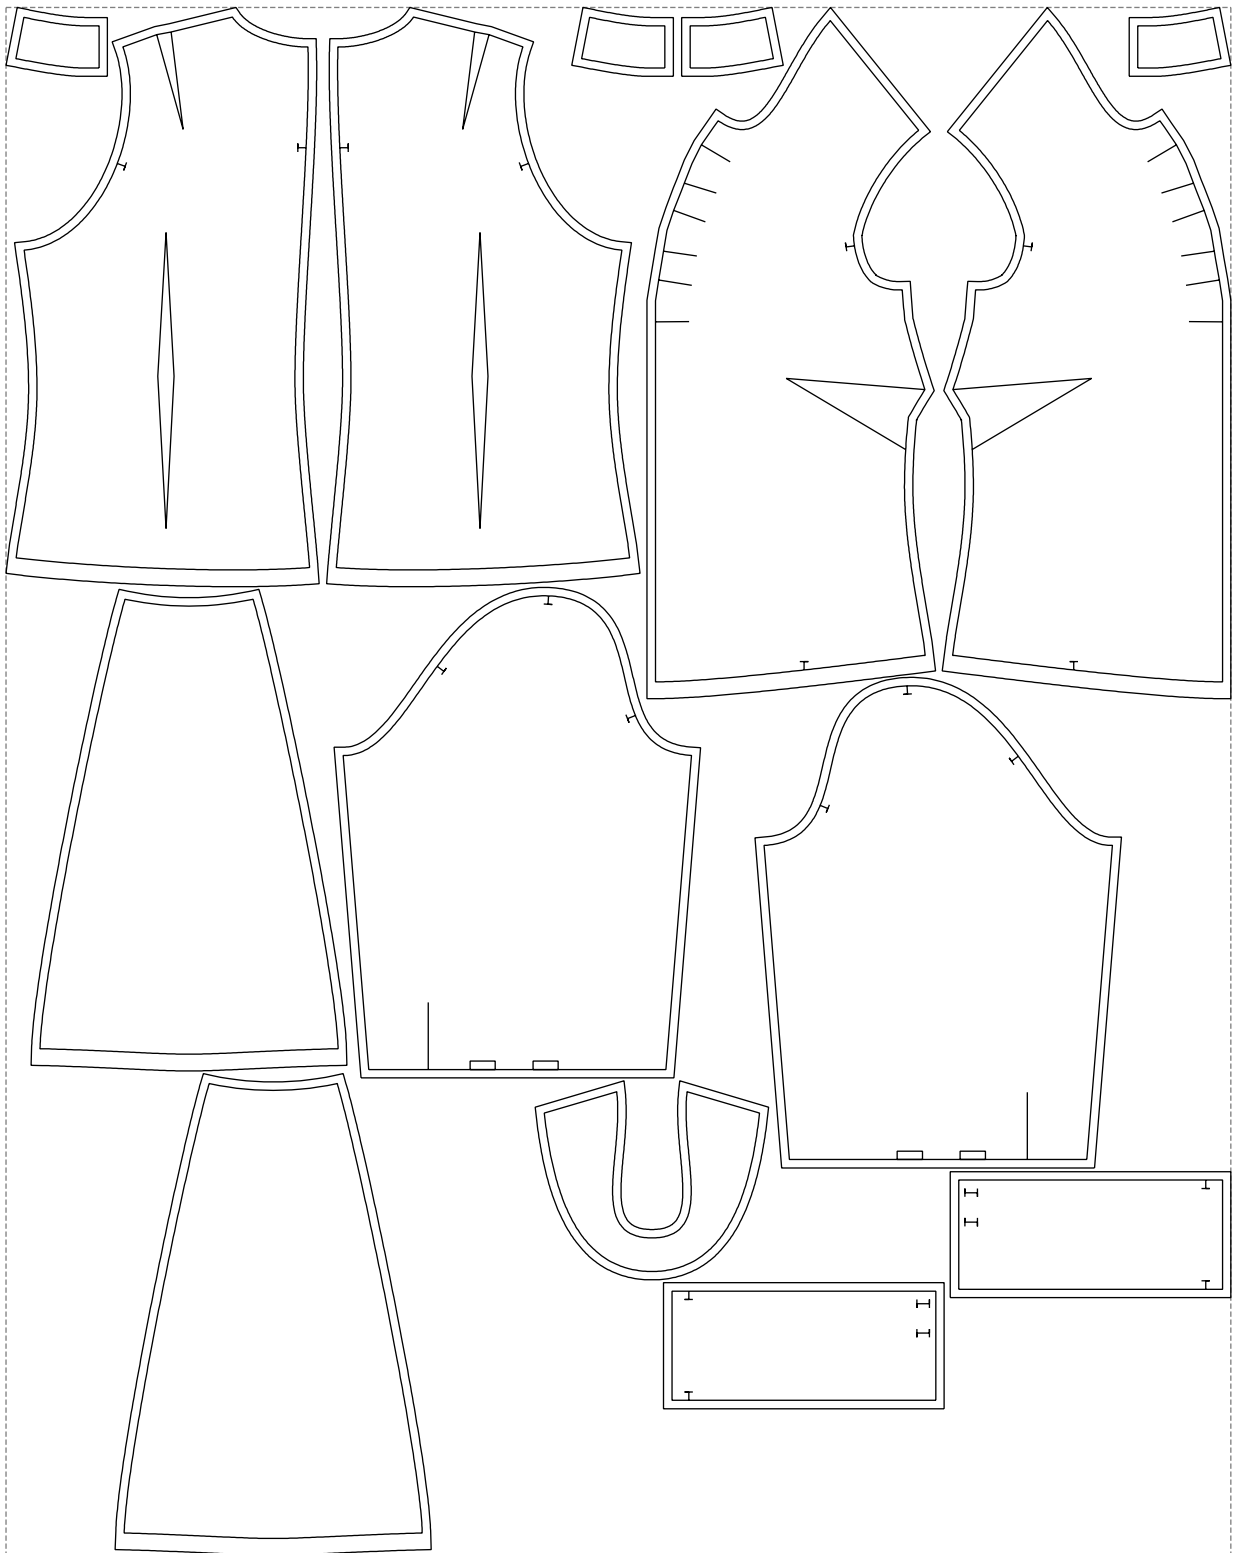

Not for print

Paper size: A4, size:1399.00 x971.21 mm

# Example

size:1458.79 x1843.65 mm

Maneken =1 ver.0

rz\_1=170

rz\_16=120

rz\_17=104

rz\_18=103.6

rz\_19=128

rz\_20=125.1

---

. . . . .  
. . . . .  
. . . . .