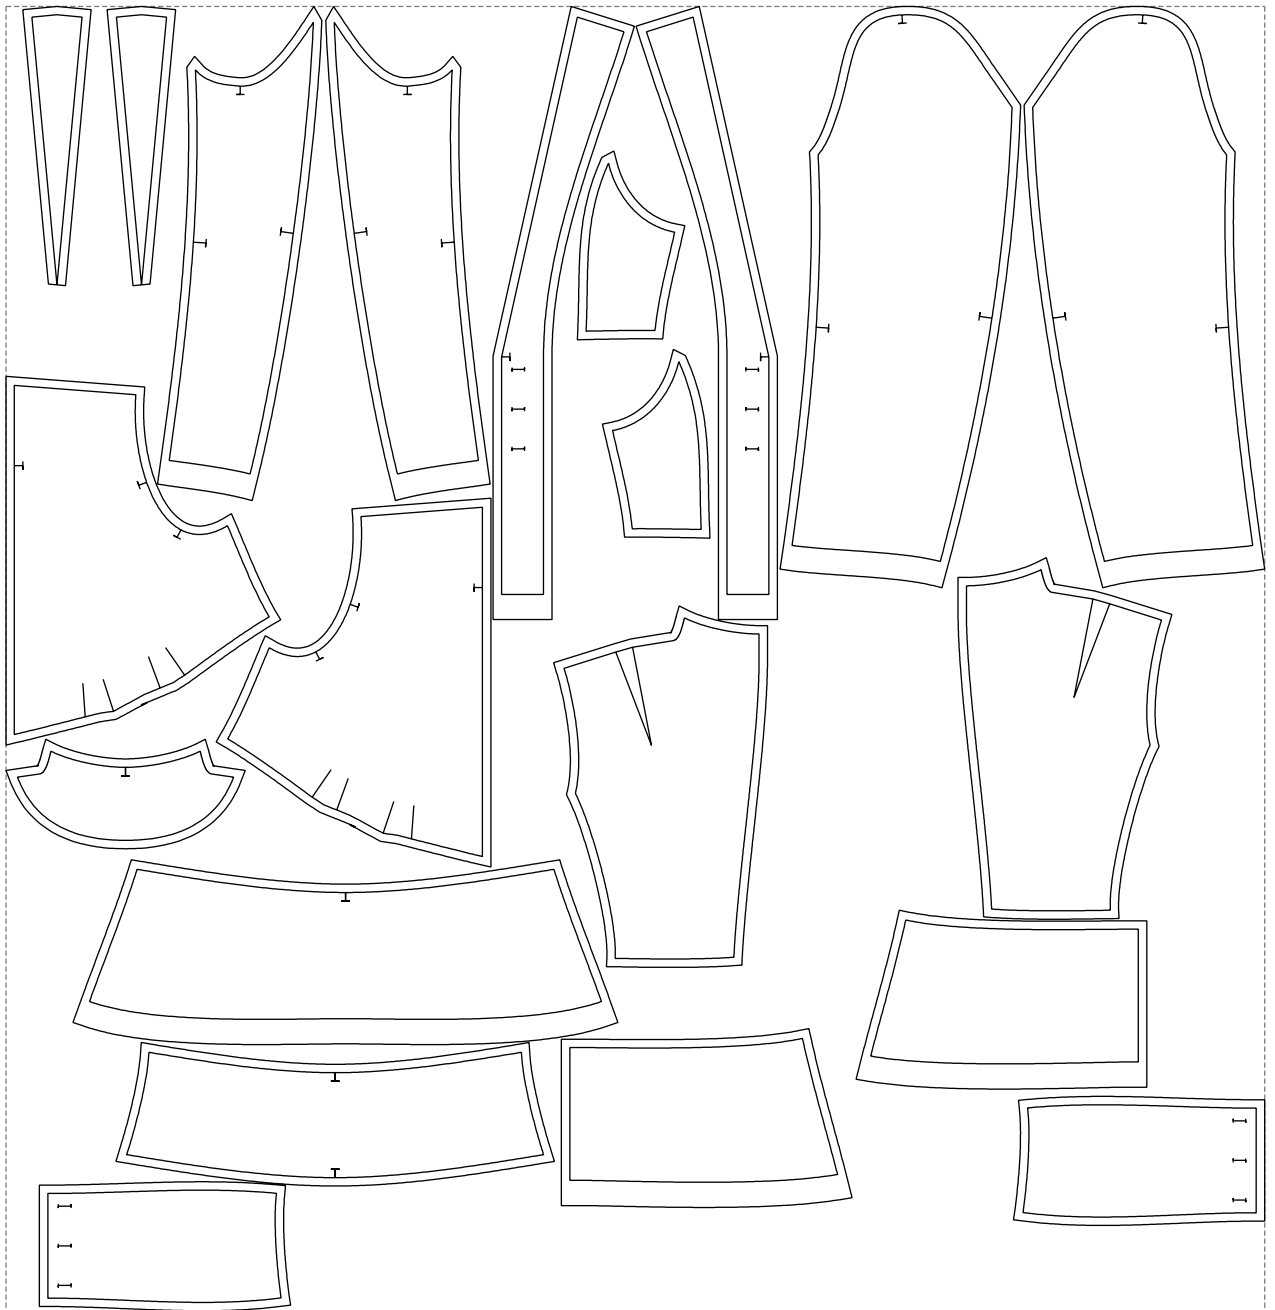

Not for print

Paper size: A4, size:1328.95 x908.86 mm

# Example

size:1499.00 x1553.76 mm

Maneken =1 ver.0

rz\_1=170

rz\_16=104

rz\_17=88.9

rz\_18=84.4

rz\_19=112