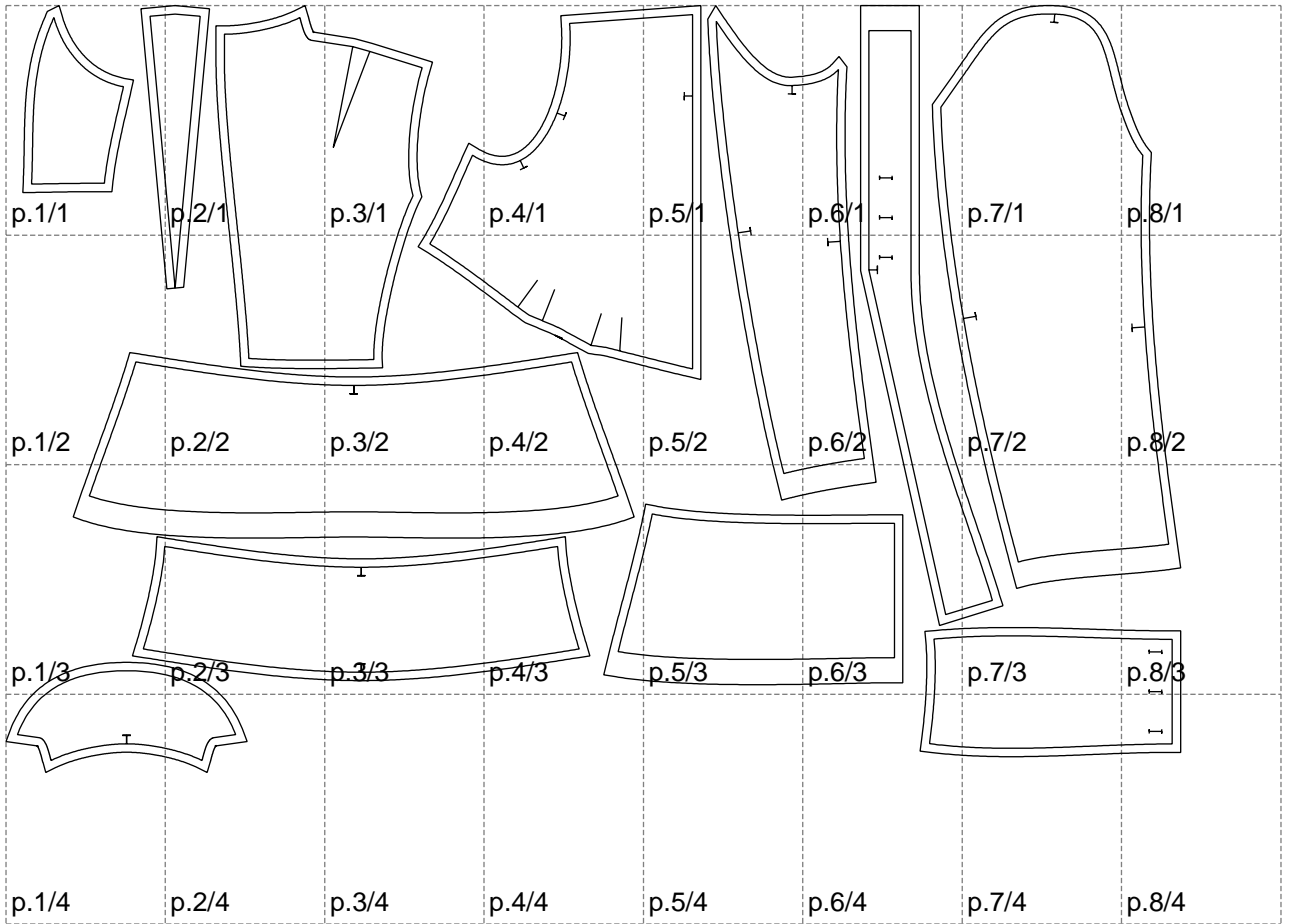

Not for print

Paper size: A4, size:1399.00 x913.22 mm

# Example

size:1499.00 x1610.56 mm

Maneken =1 ver.0

rz\_1=170

rz\_16=108

rz\_17=92.5

rz\_18=89.2

rz\_19=116

rz\_20=113

---

. . . . .  
. . . . .  
. . . . .