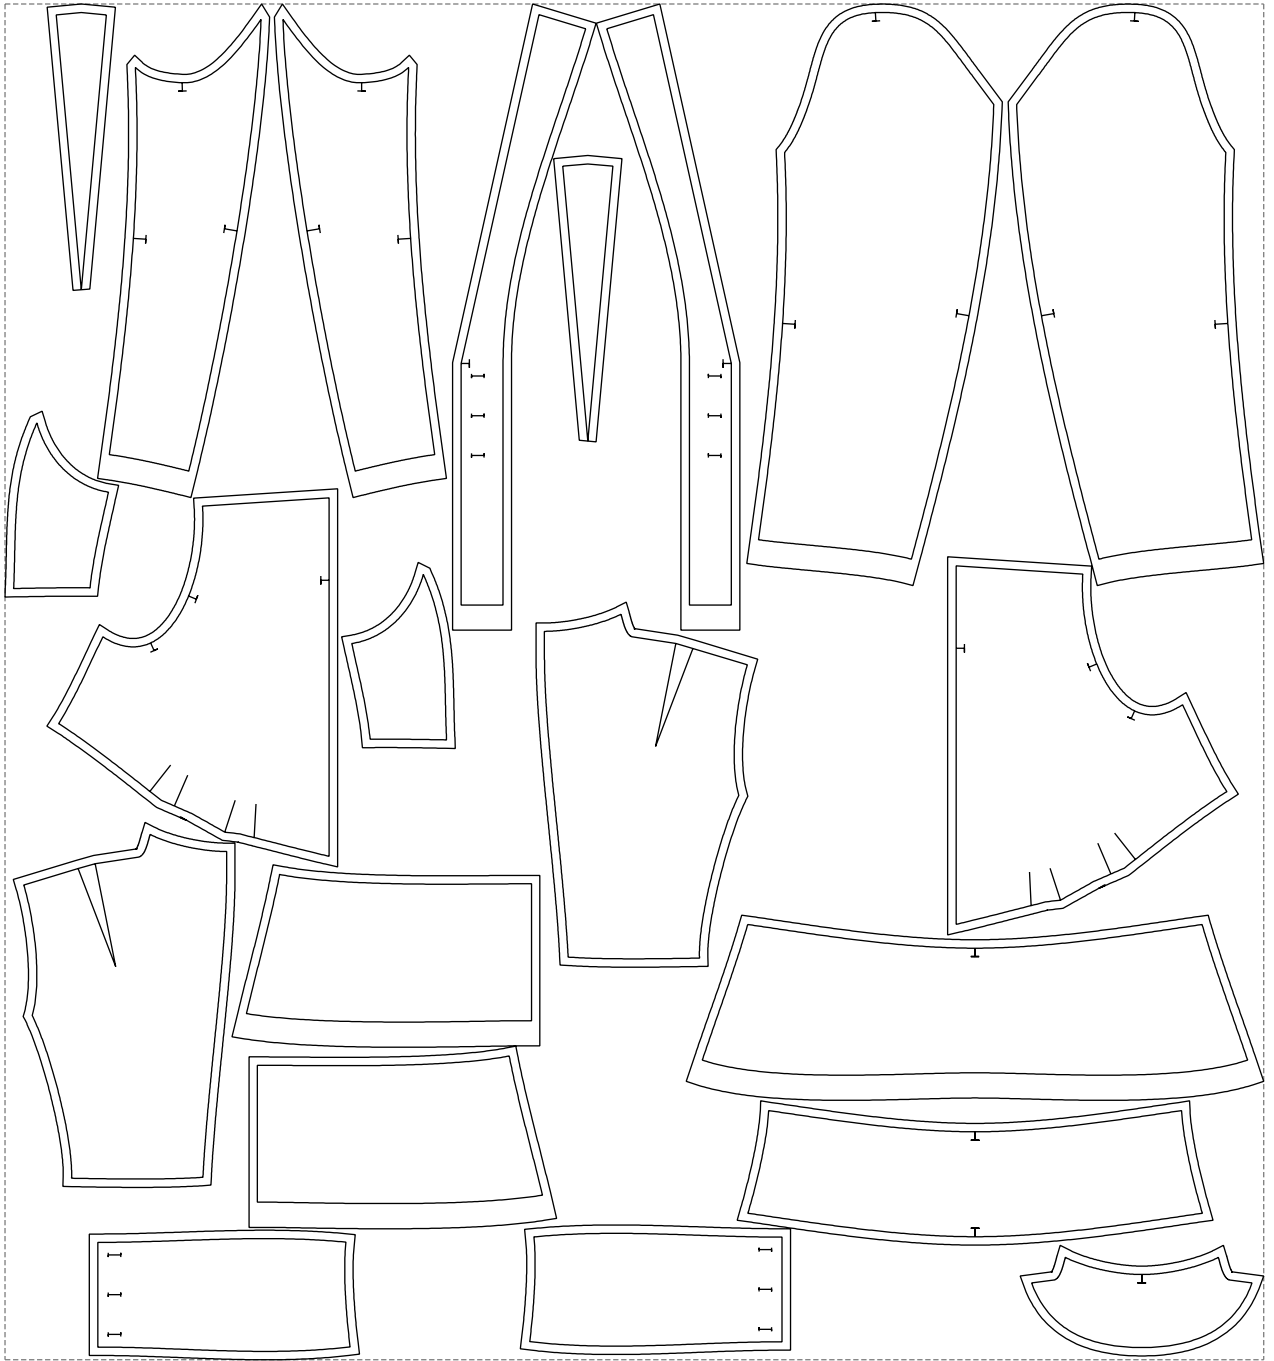

# Example

size:1499.00 x1614.88 mm

Maneken =1 ver.0

rz\_1=170

rz\_16=112

rz\_17=96.2

rz\_18=94

rz\_19=120