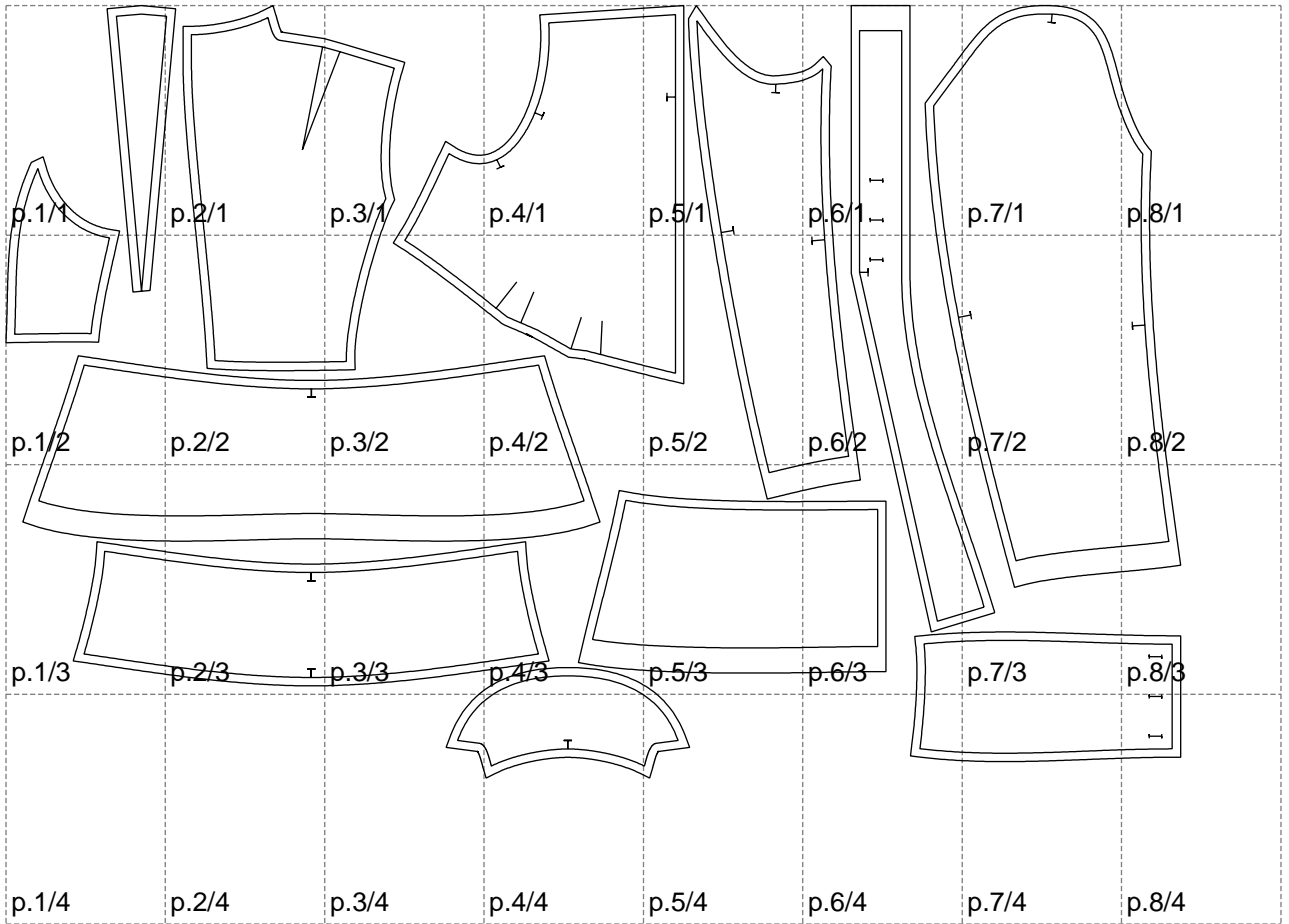

Not for print

Paper size: A4, size:1399.00 x919.90 mm

# Example

size:1499.00 x1614.88 mm

Maneken =1 ver.0

rz\_1=170

rz\_16=112

rz\_17=96.2

rz\_18=94

rz\_19=120

rz\_20=117

---

. . . . .  
. . . . .  
. . . . .