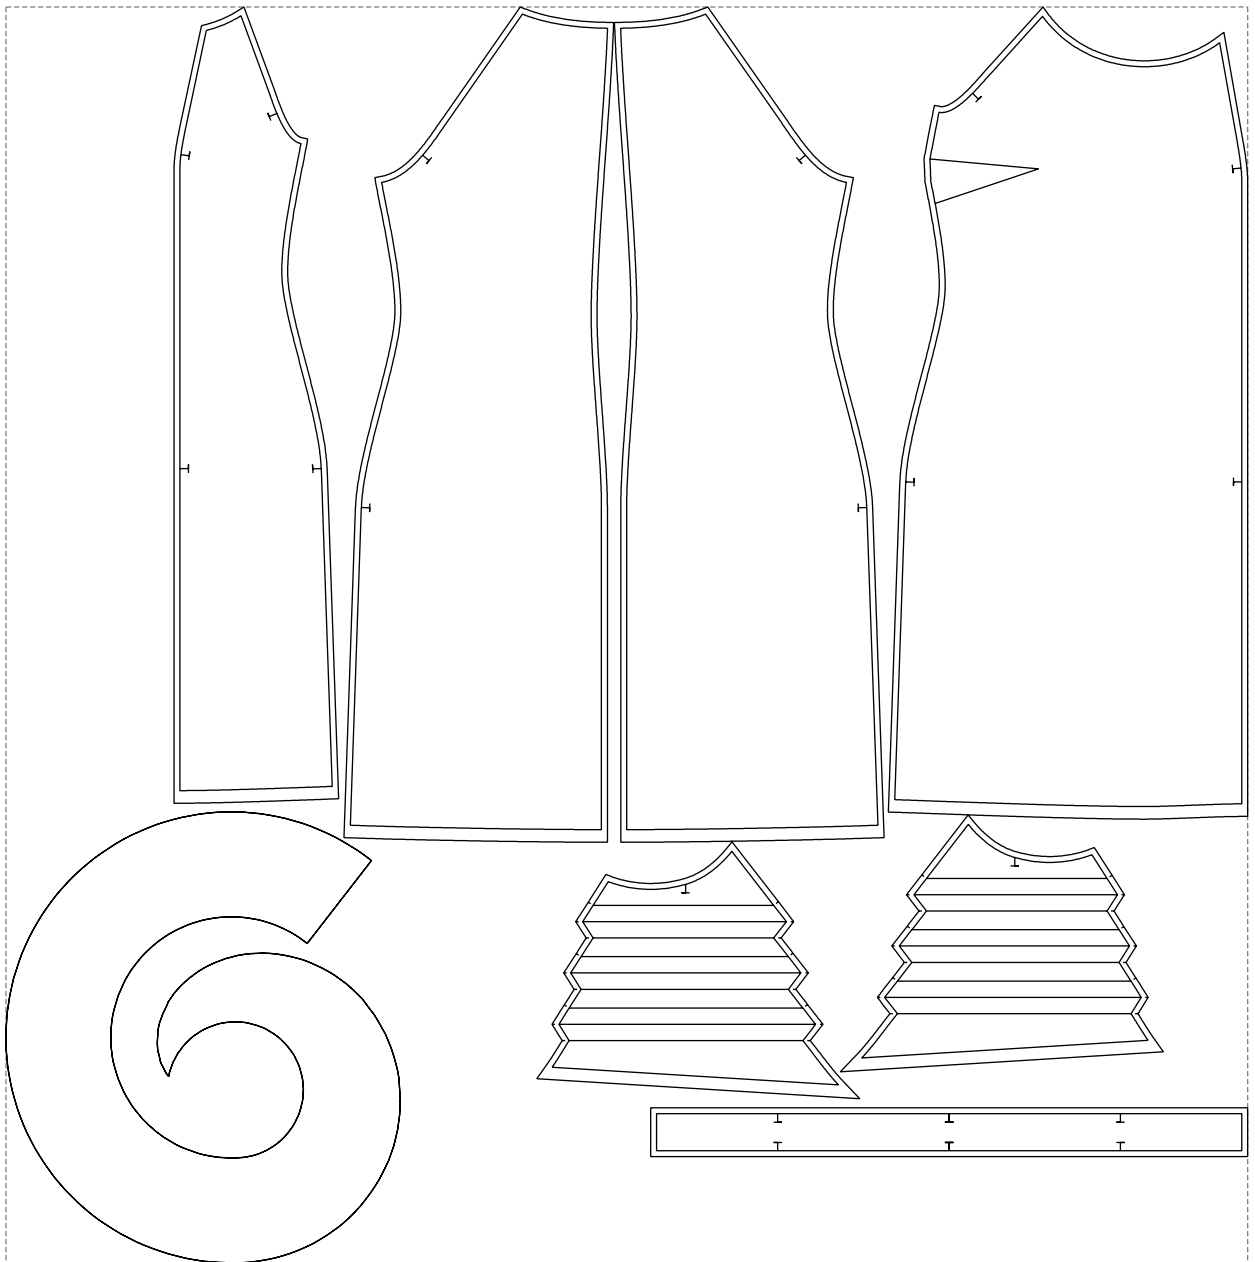

Not for print

Paper size: A4, size:1399.00 x1359.54 mm

# Example

size:1478.81 x1495.95 mm

Maneken =1 ver.0

rz\_1=170

rz\_16=108

rz\_17=92.5

rz\_18=89.2

rz\_19=116