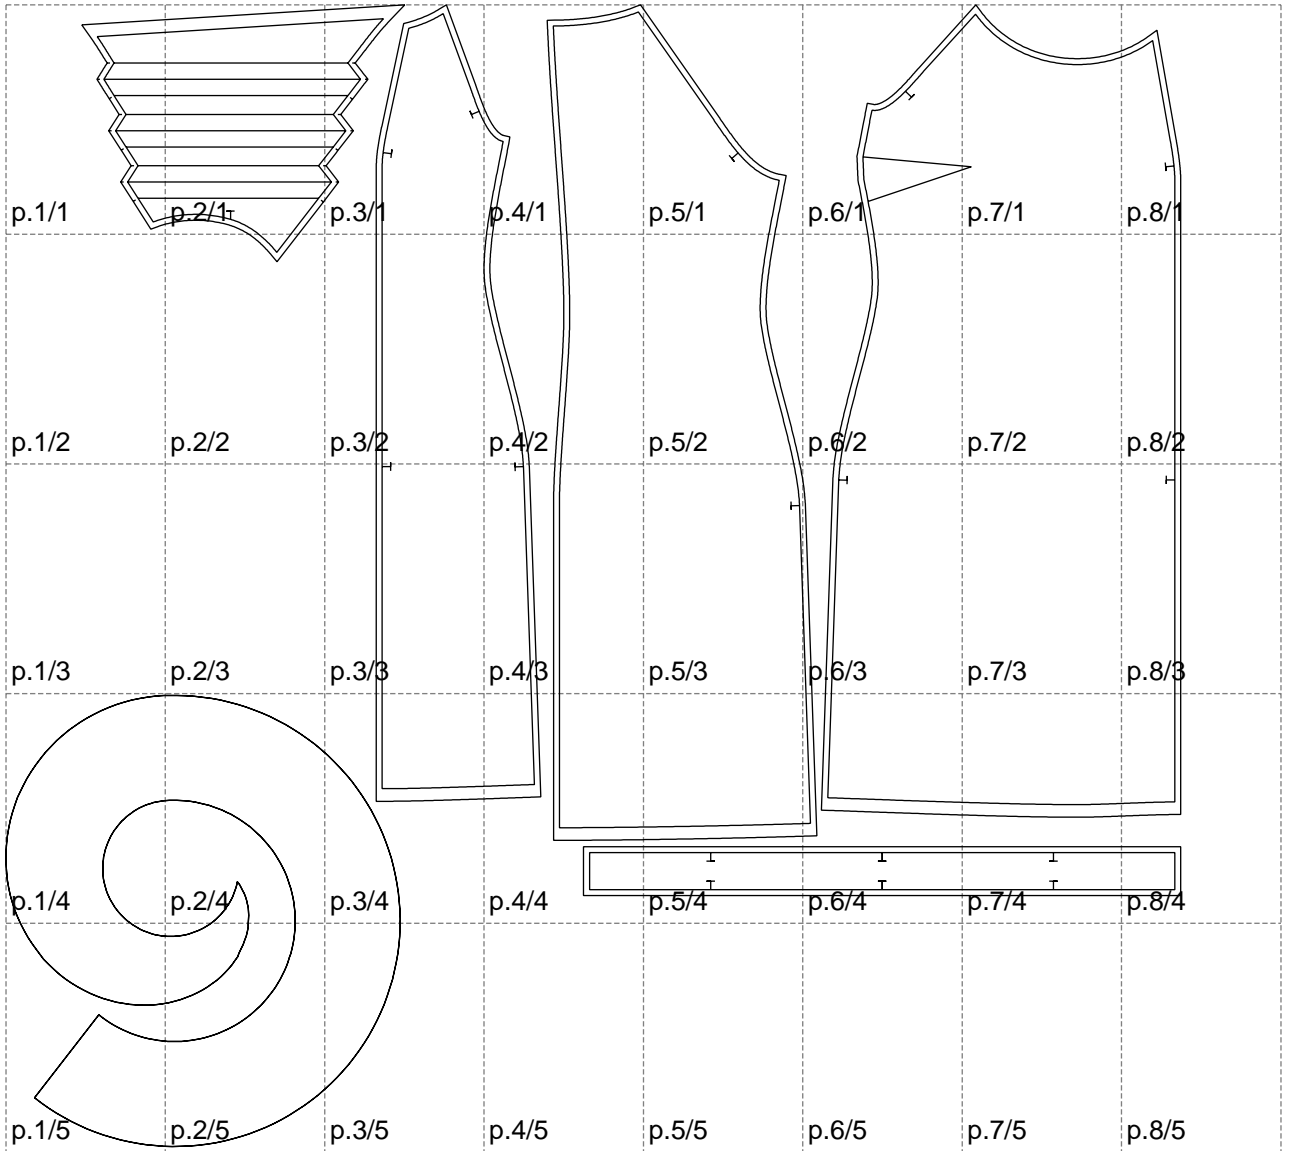

Not for print

Paper size: A4, size:1399.00 x1359.54 mm

# Example

size:1478.81 x1495.95 mm

Maneken =1 ver.0

rz\_1=170

rz\_16=108

rz\_17=92.5

rz\_18=89.2

rz\_19=116

rz\_20=113

---

. . . . .  
. . . . .  
. . . . .