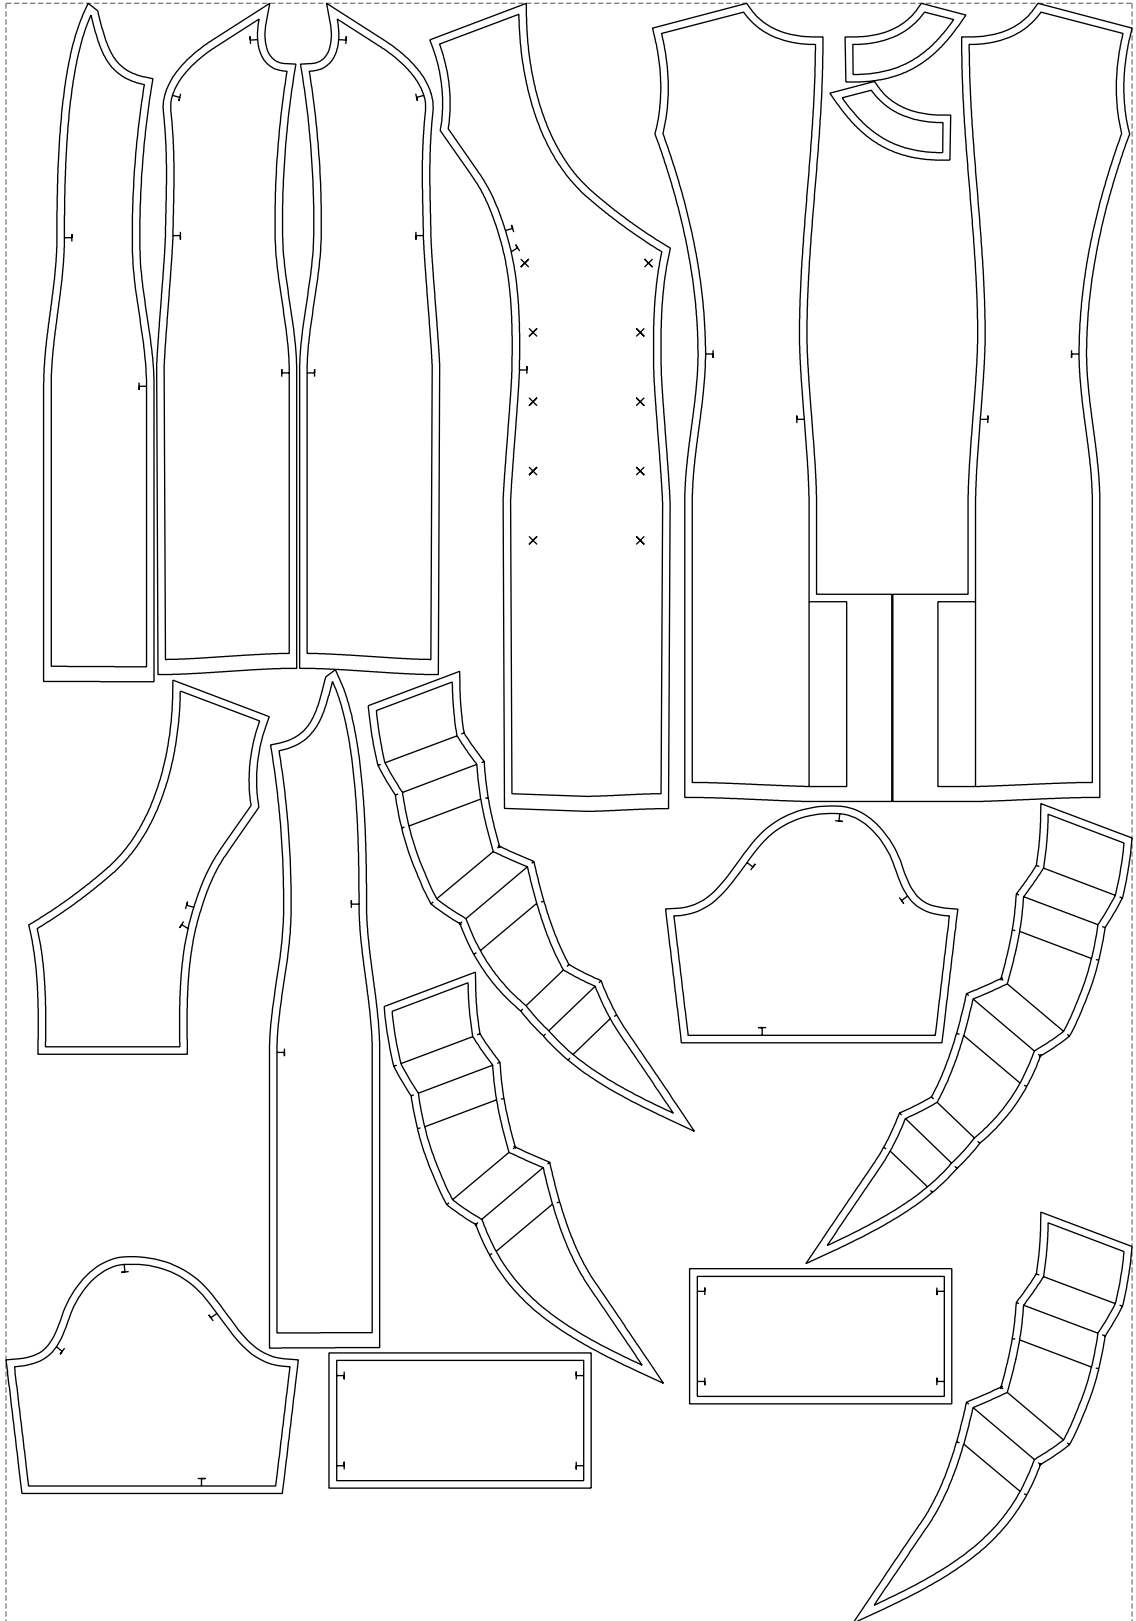

Not for print

Paper size: A4, size:1399.00 x1437.09 mm

# Example

size:1499.00 x2156.96 mm

Maneken =1 ver.0

rz\_1=170

rz\_16=100

rz\_17=85.4

rz\_18=80.2

rz\_19=108

rz\_20=105.4

---

. . . . .  
. . . . .  
. . . . .