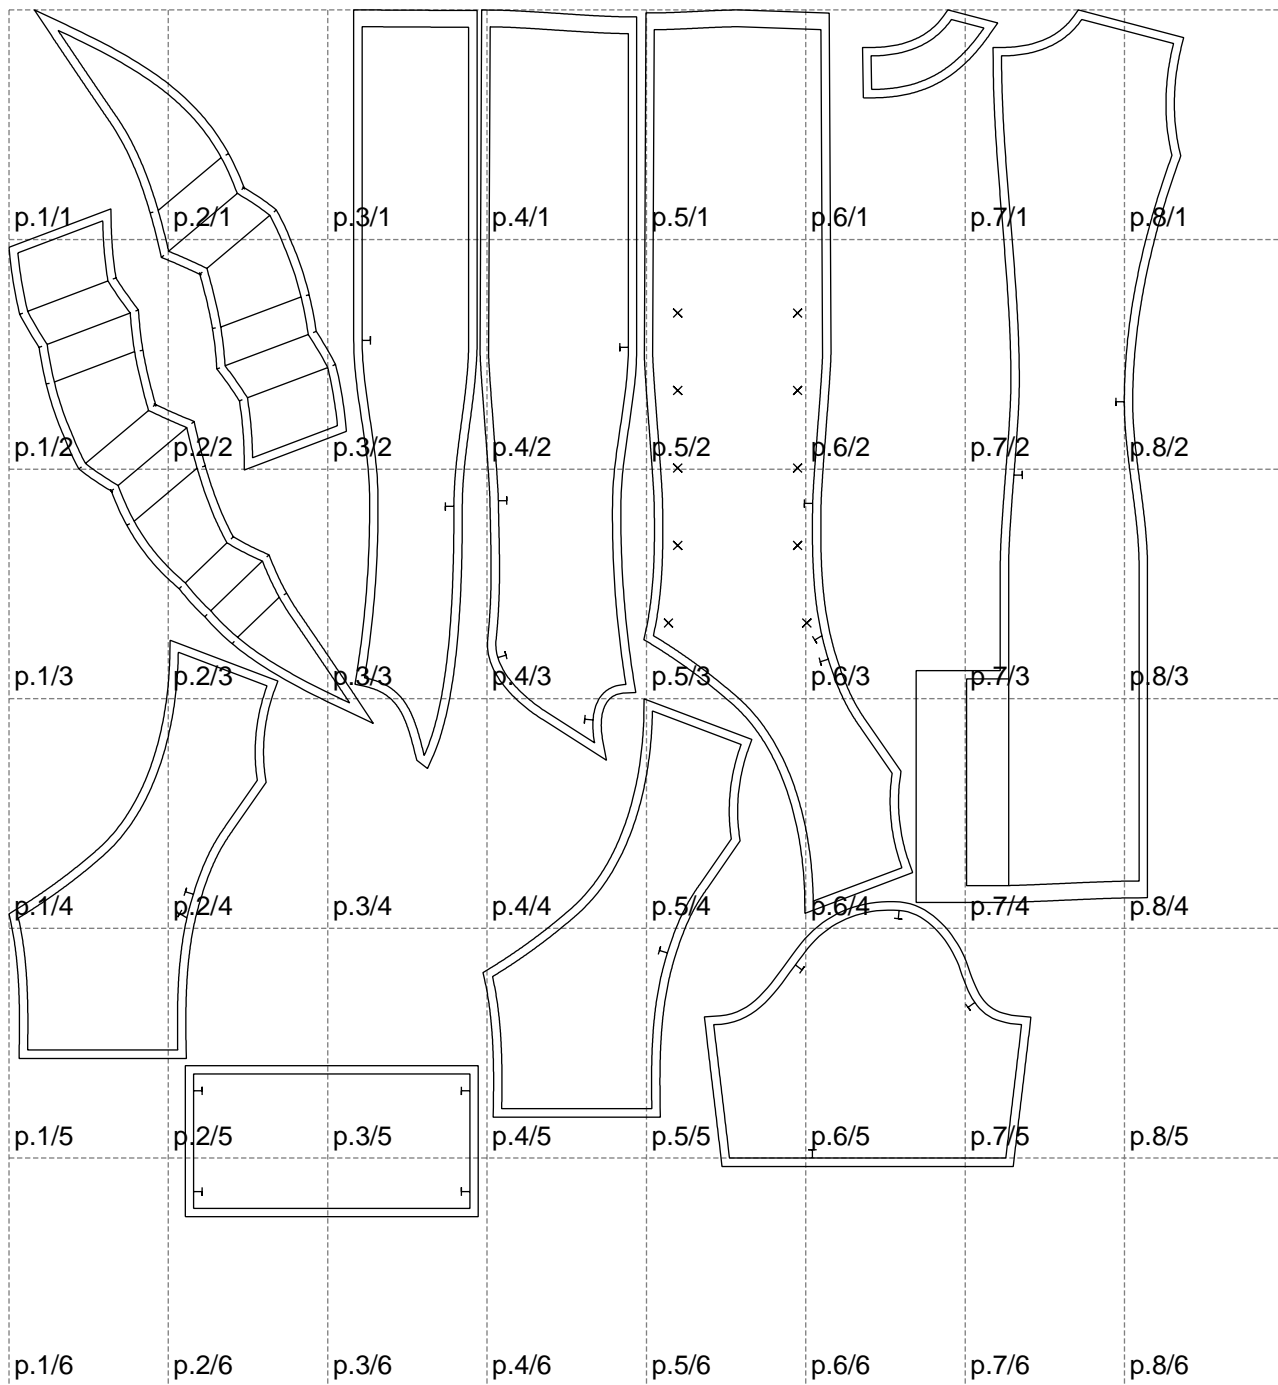

Not for print

Paper size: A4, size:1399.00 x1437.09 mm

# Example

size:1499.00 x2156.96 mm

Maneken =1 ver.0

rz\_1=170

rz\_16=100

rz\_17=85.4

rz\_18=80.2

rz\_19=108

rz\_20=105.4

---

. . . . .  
. . . . .  
. . . . .