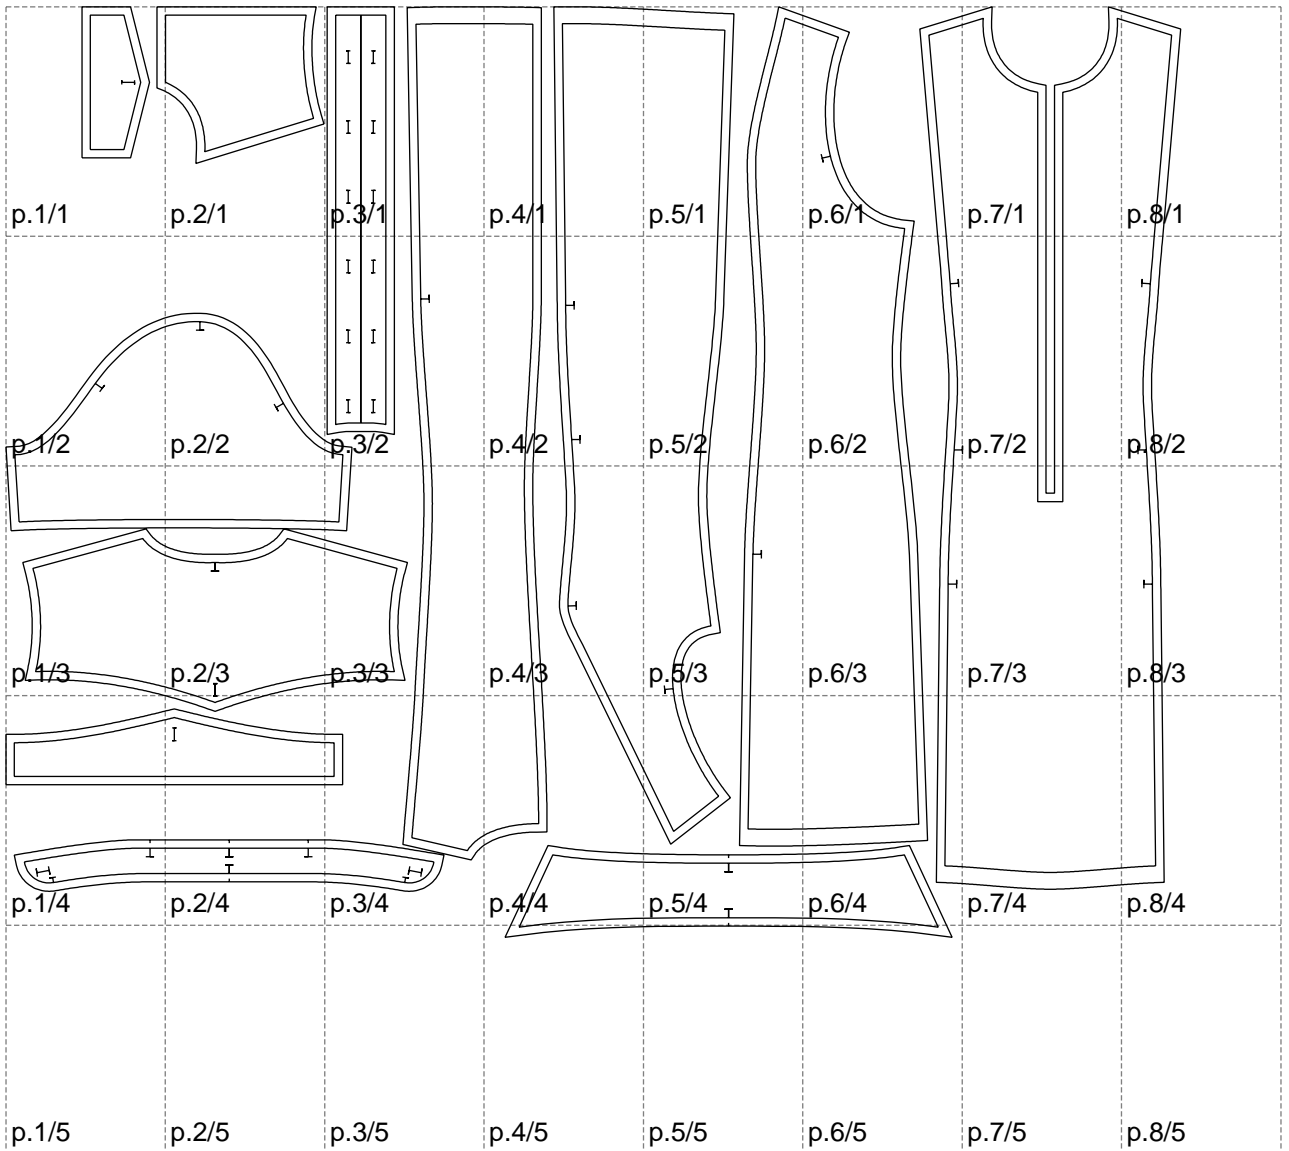

Not for print

Paper size: A4, size:1399.00 x1108.08 mm

# Example

size:1499.00 x2010.73 mm

Maneken =1 ver.0

rz\_1=170

rz\_16=112

rz\_17=96.2

rz\_18=94

rz\_19=120

rz\_20=117

---

. . . . .  
. . . . .  
. . . . .