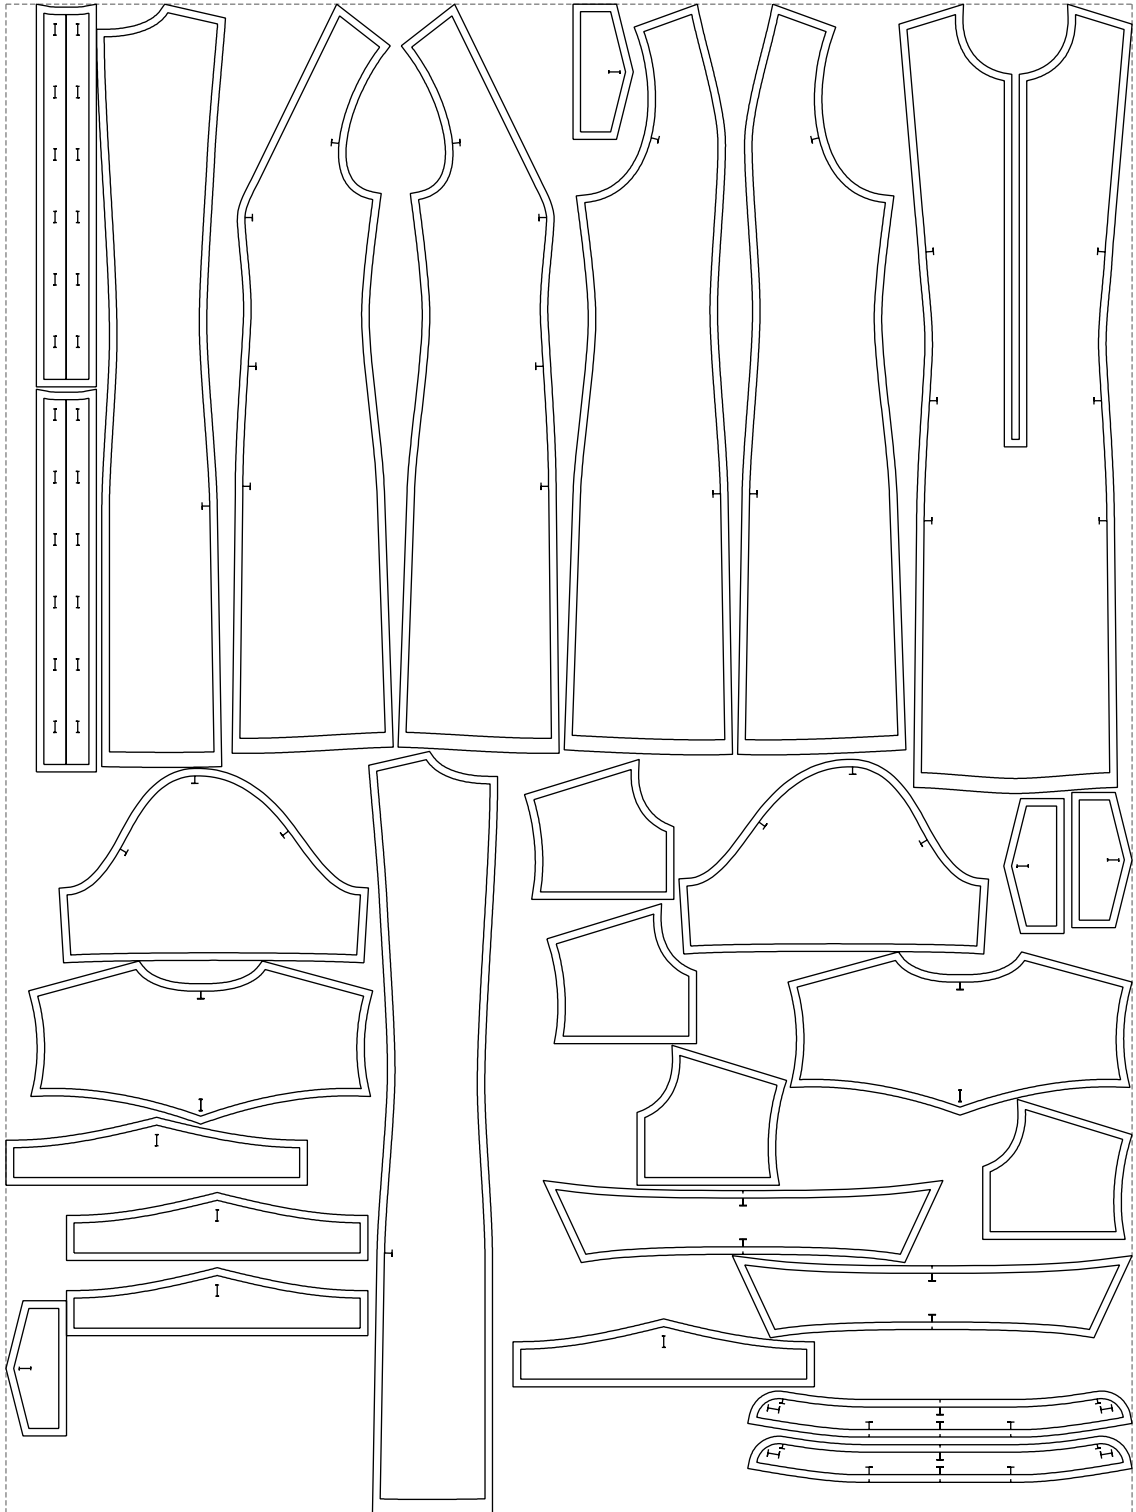

Not for print

Paper size: A4, size:1399.00 x1108.08 mm

# Example

size:1499.00 x2010.73 mm

Maneken =1 ver.0

rz\_1=170

rz\_16=112

rz\_17=96.2

rz\_18=94

rz\_19=120

rz\_20=117

---

. . . . .  
. . . . .  
. . . . .