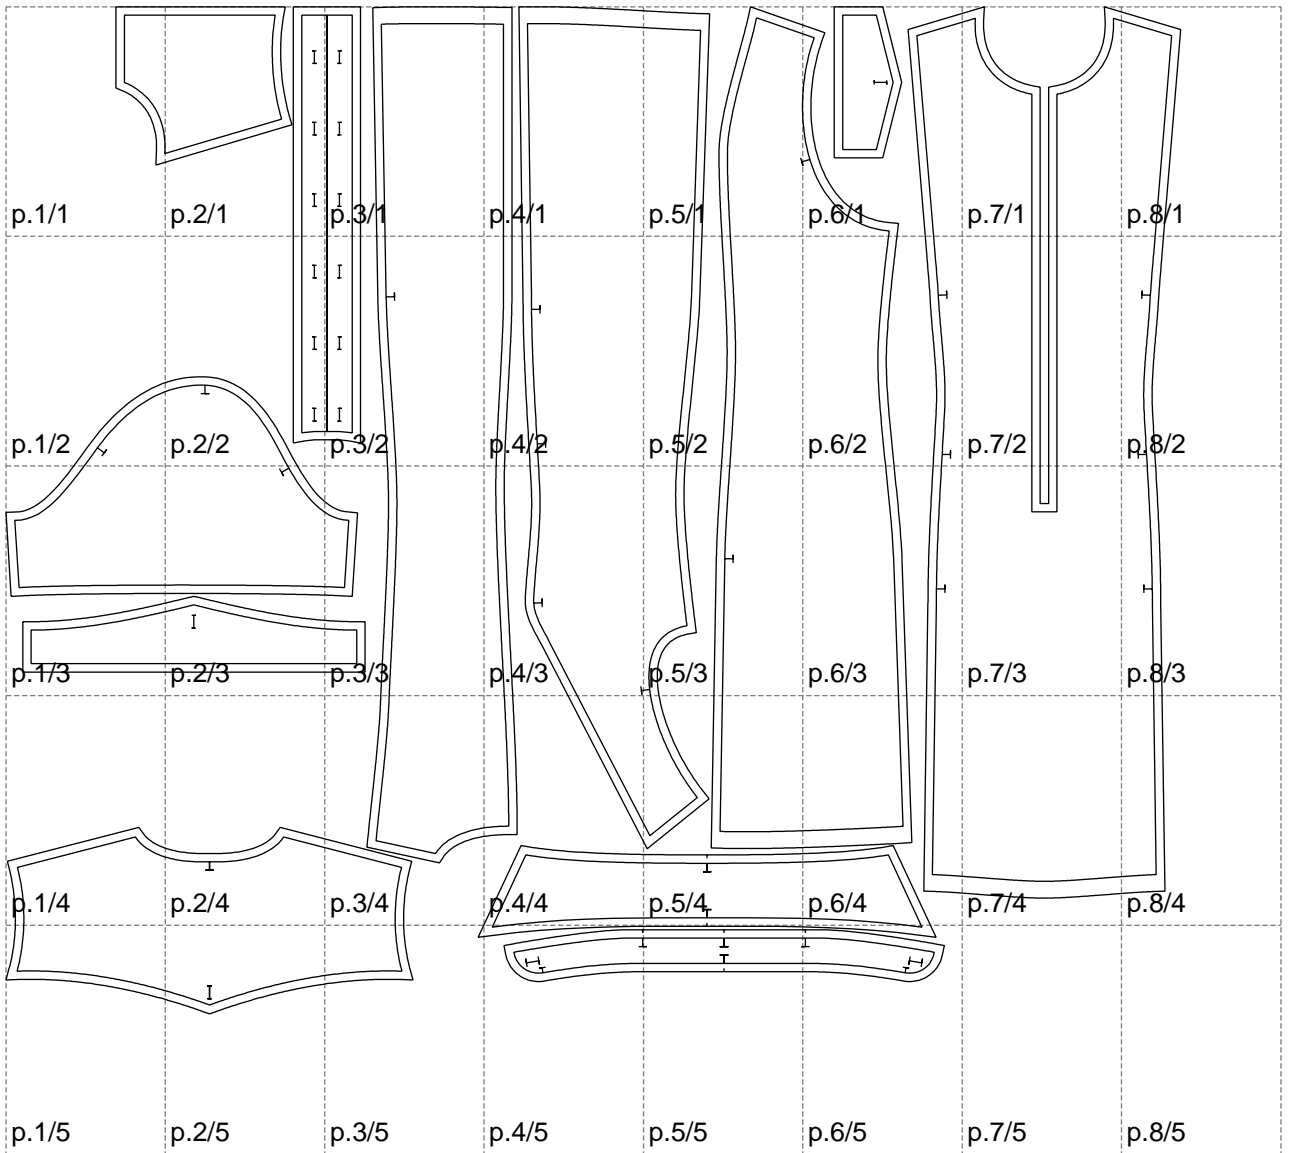

Not for print

Paper size: A4, size:1399.00 x1199.33 mm

# Example

size:1499.00 x2269.28 mm

Maneken =1 ver.0

rz\_1=170

rz\_16=120

rz\_17=104

rz\_18=103.6

rz\_19=128

rz\_20=125.1

---

. . . . .  
. . . . .  
. . . . .