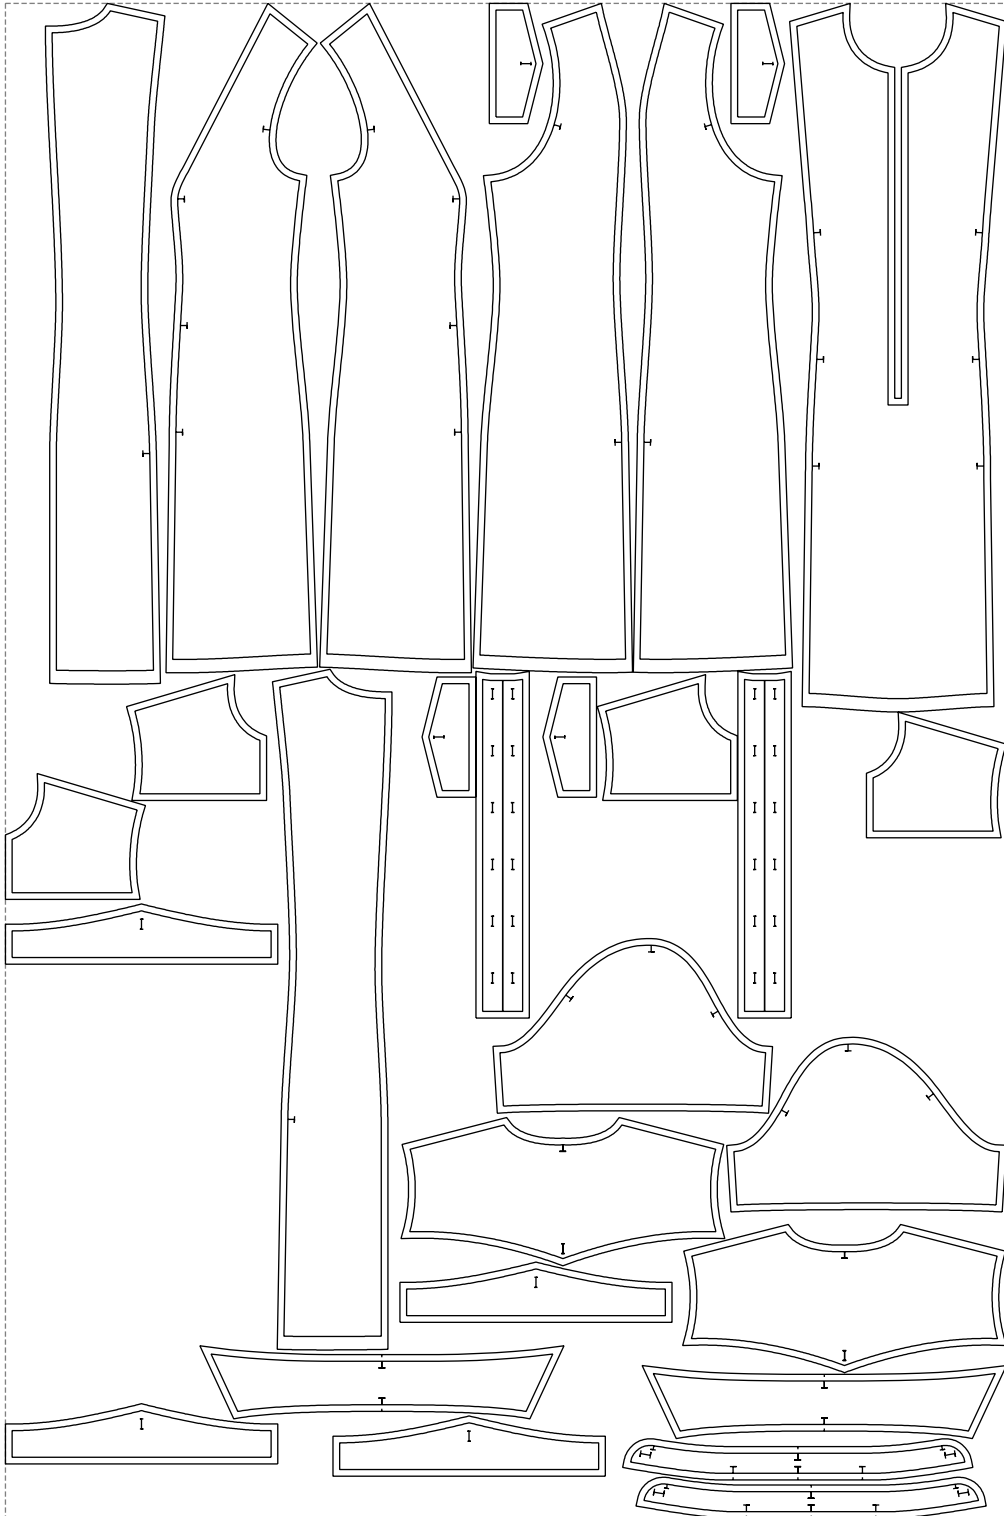

Not for print

Paper size: A4, size:1399.00 x1199.33 mm

# Example

size:1499.00 x2269.28 mm

Maneken =1 ver.0

rz\_1=170

rz\_16=120

rz\_17=104

rz\_18=103.6

rz\_19=128

rz\_20=125.1

---

. . . . .  
. . . . .  
. . . . .