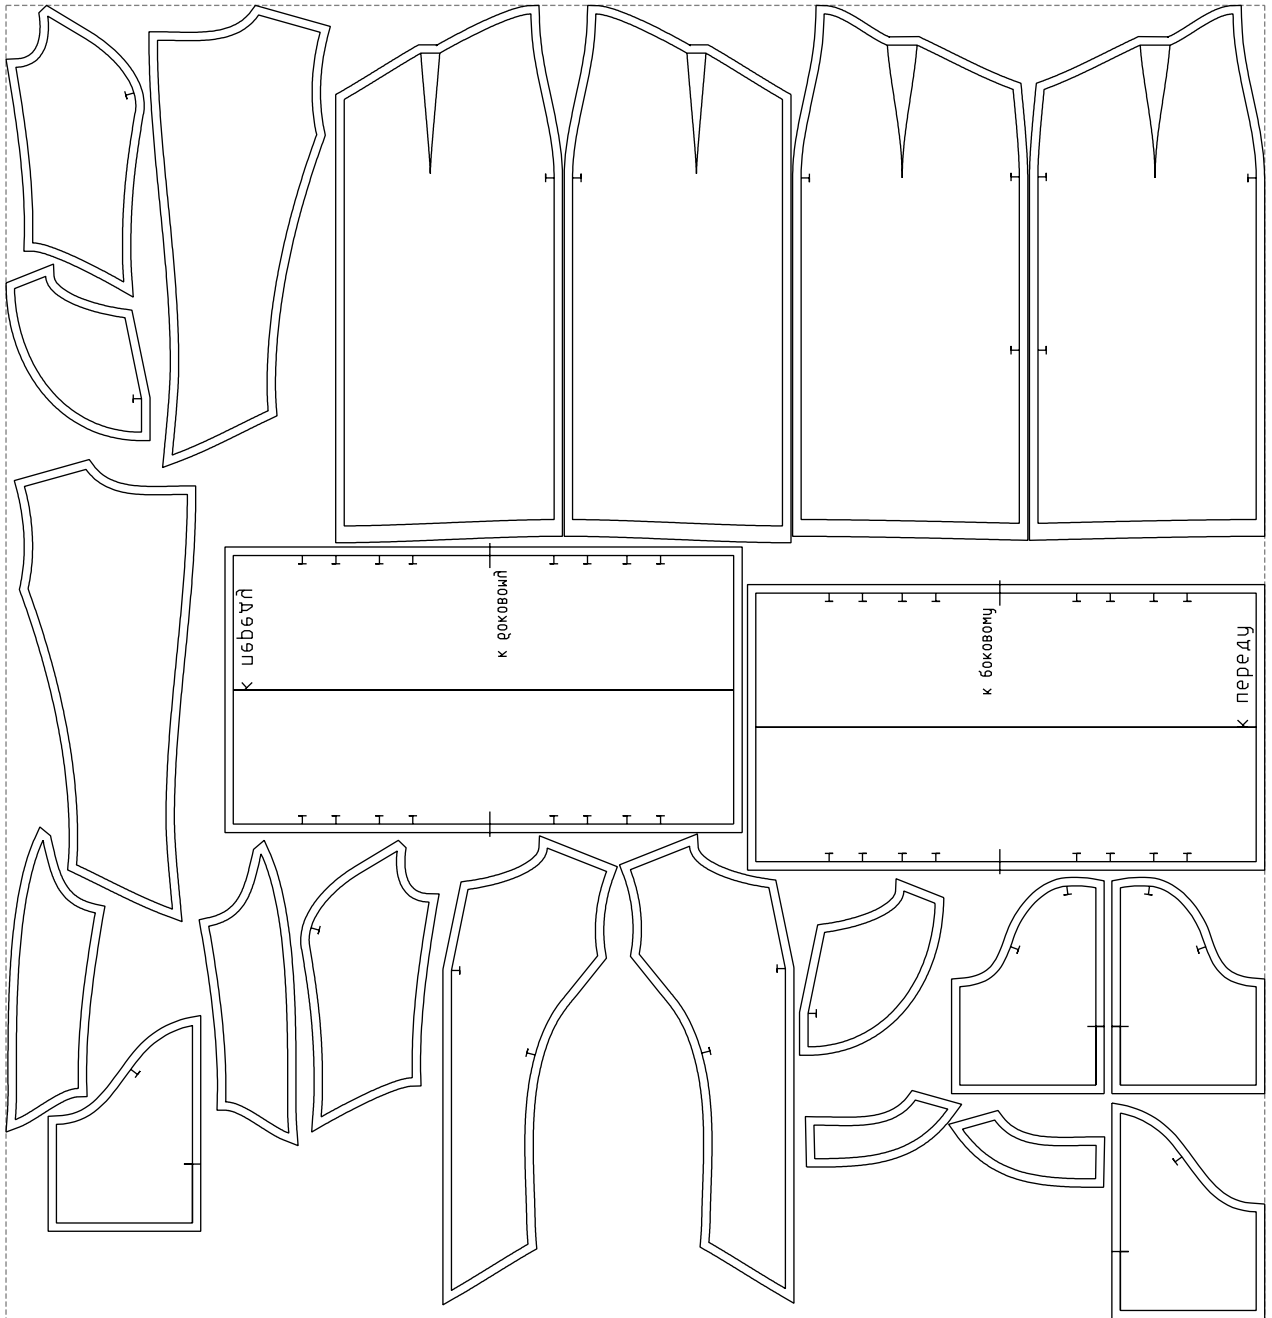

Not for print

Paper size: A4, size:1399.00 x905.87 mm

# Example

size:1499.00 x1564.38 mm

Maneken =1 ver.0

rz\_1=170

rz\_16=88

rz\_17=75.6

rz\_18=67.6

rz\_19=96

rz\_20=94.6

---

. . . . .  
. . . . .  
. . . . .