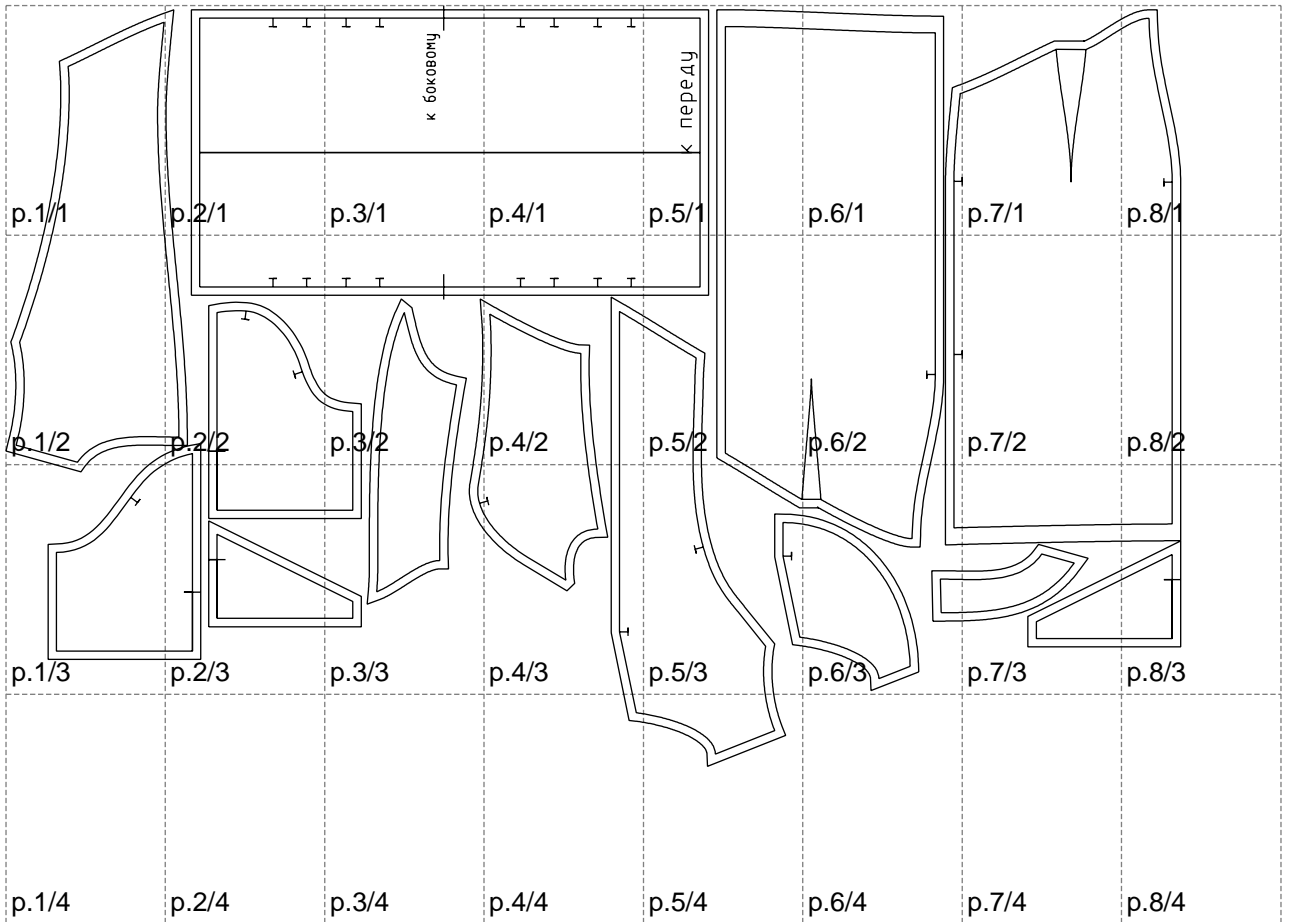

Not for print

Paper size: A4, size:1399.00 x905.87 mm

# Example

size:1499.00 x1564.38 mm

Maneken =1 ver.0

rz\_1=170

rz\_16=88

rz\_17=75.6

rz\_18=67.6

rz\_19=96

rz\_20=94.6

---

. . . . .  
. . . . .  
. . . . .