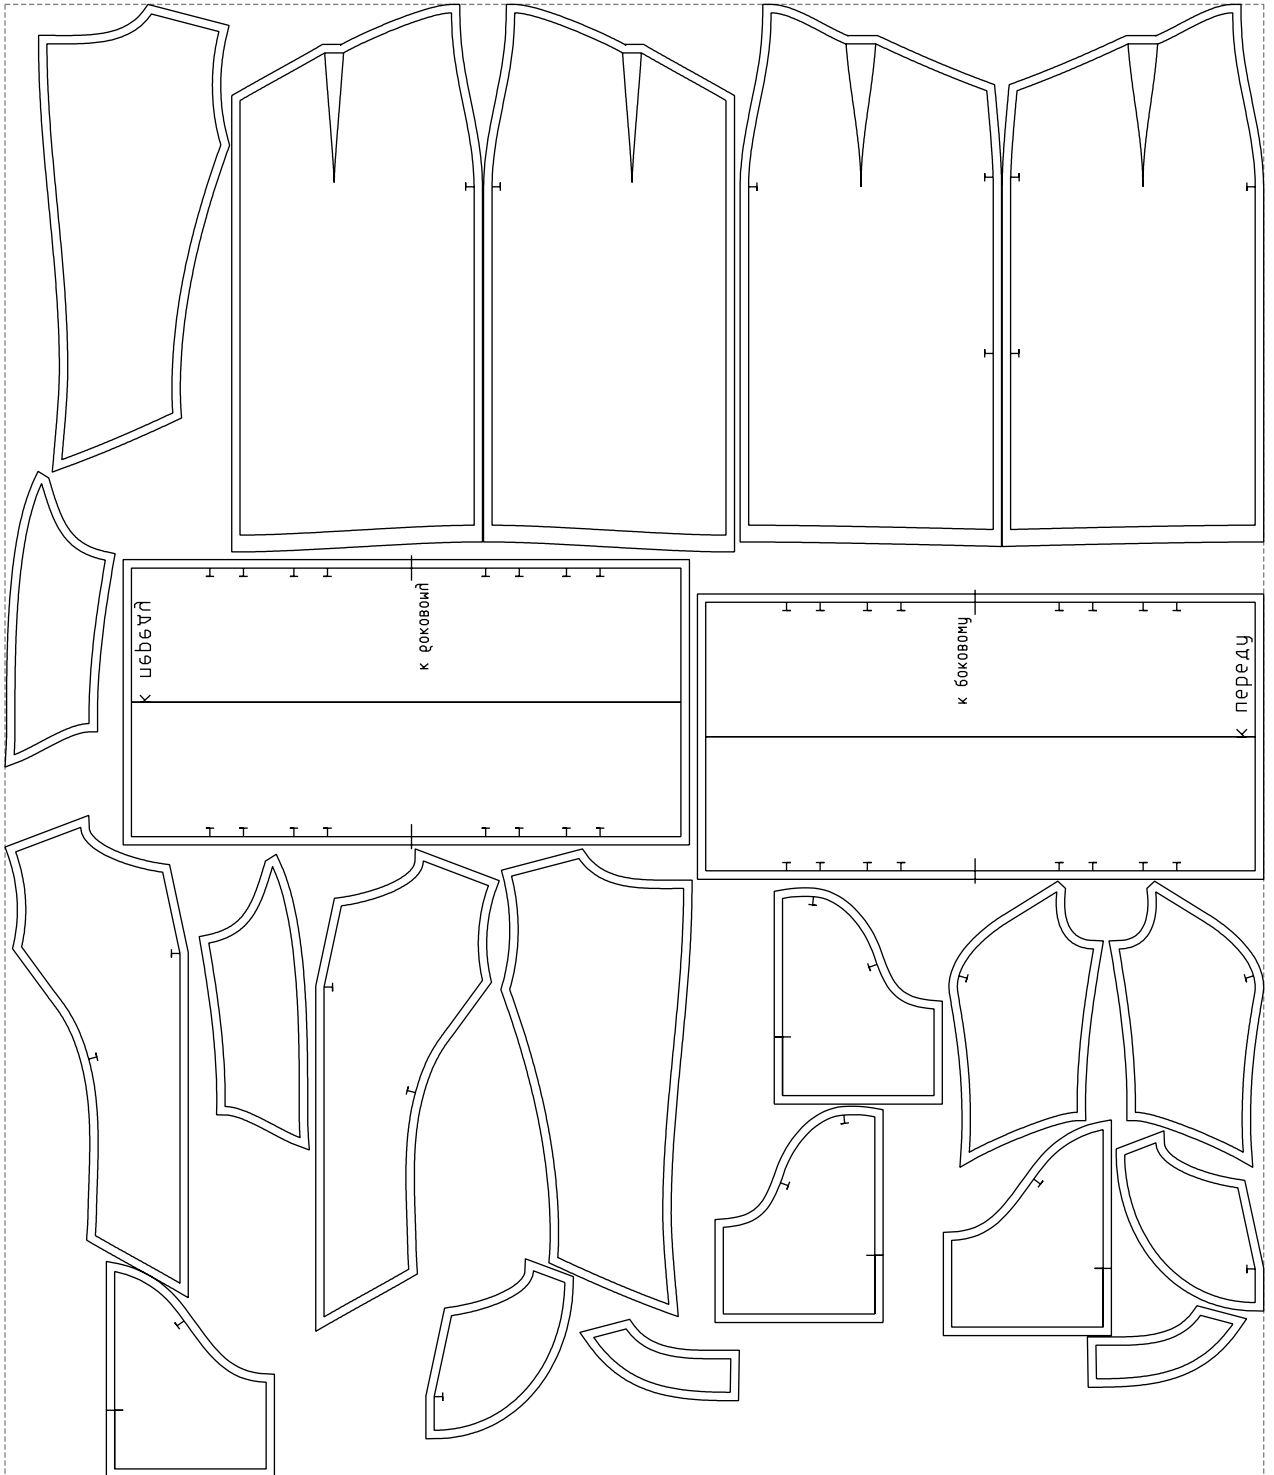

Not for print

Paper size: A4, size:1399.00 x935.78 mm

# Example

size:1499.00 x1754.52 mm

Maneken =1 ver.0

rz\_1=170

rz\_16=100

rz\_17=85.4

rz\_18=80.2

rz\_19=108

rz\_20=105.4

---

. . . . .  
. . . . .  
. . . . .