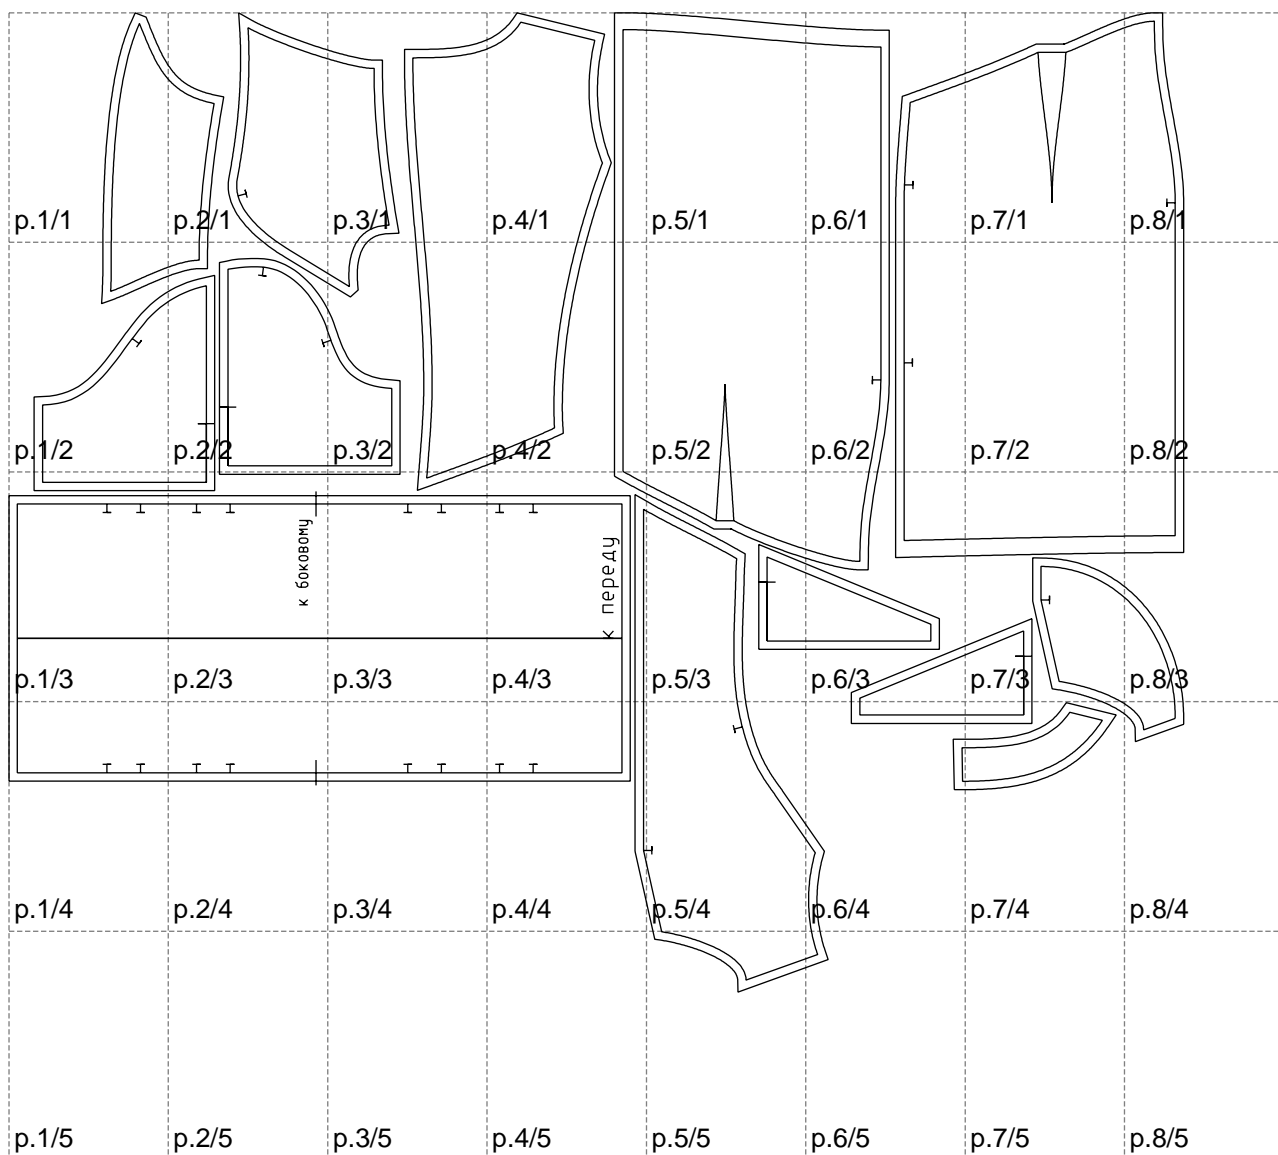

Not for print

Paper size: A4, size:1399.00 x1166.16 mm

# Example

size:1499.00 x1892.27 mm

Maneken =1 ver.0

rz\_1=170

rz\_16=112

rz\_17=96.2

rz\_18=94

rz\_19=120

rz\_20=117

---

. . . . .  
. . . . .  
. . . . .