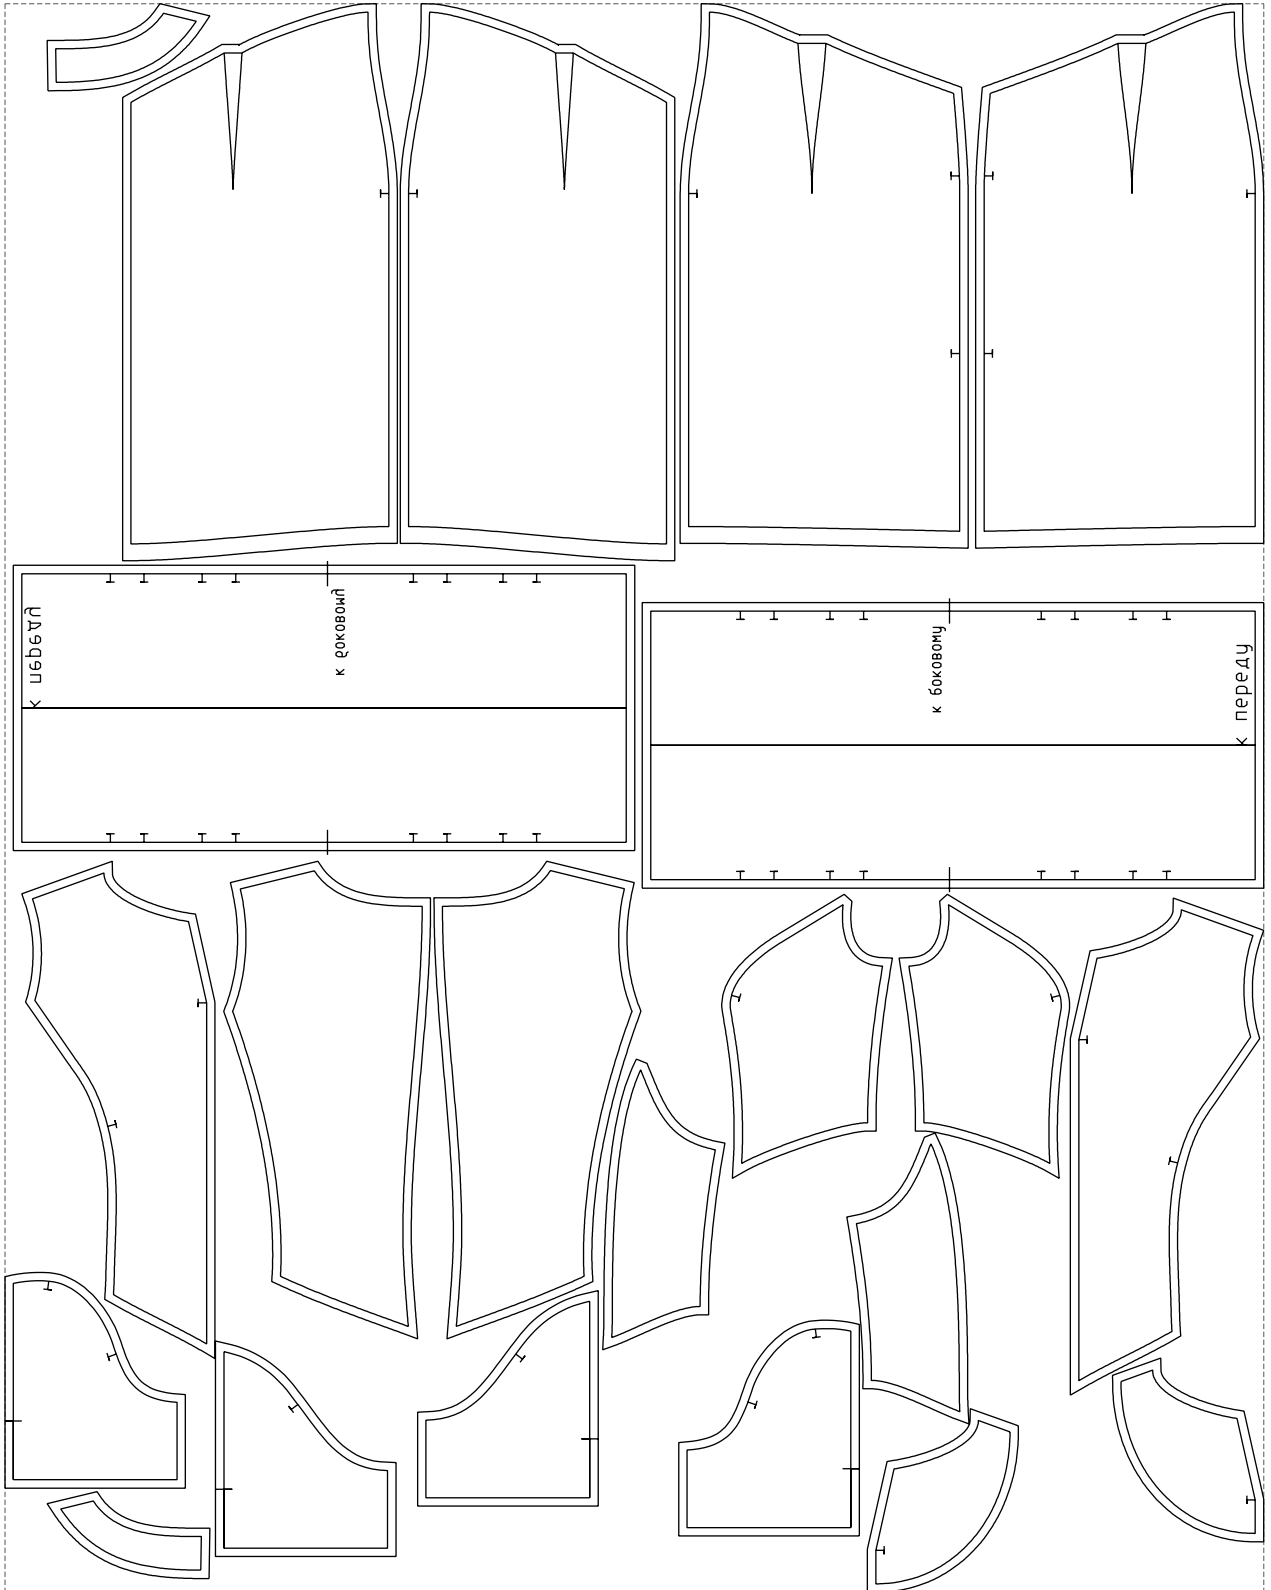

Not for print

Paper size: A4, size:1399.00 x1166.16 mm

# Example

size:1499.00 x1892.27 mm

Maneken =1 ver.0

rz\_1=170

rz\_16=112

rz\_17=96.2

rz\_18=94

rz\_19=120

rz\_20=117

---

. . . . .  
. . . . .  
. . . . .