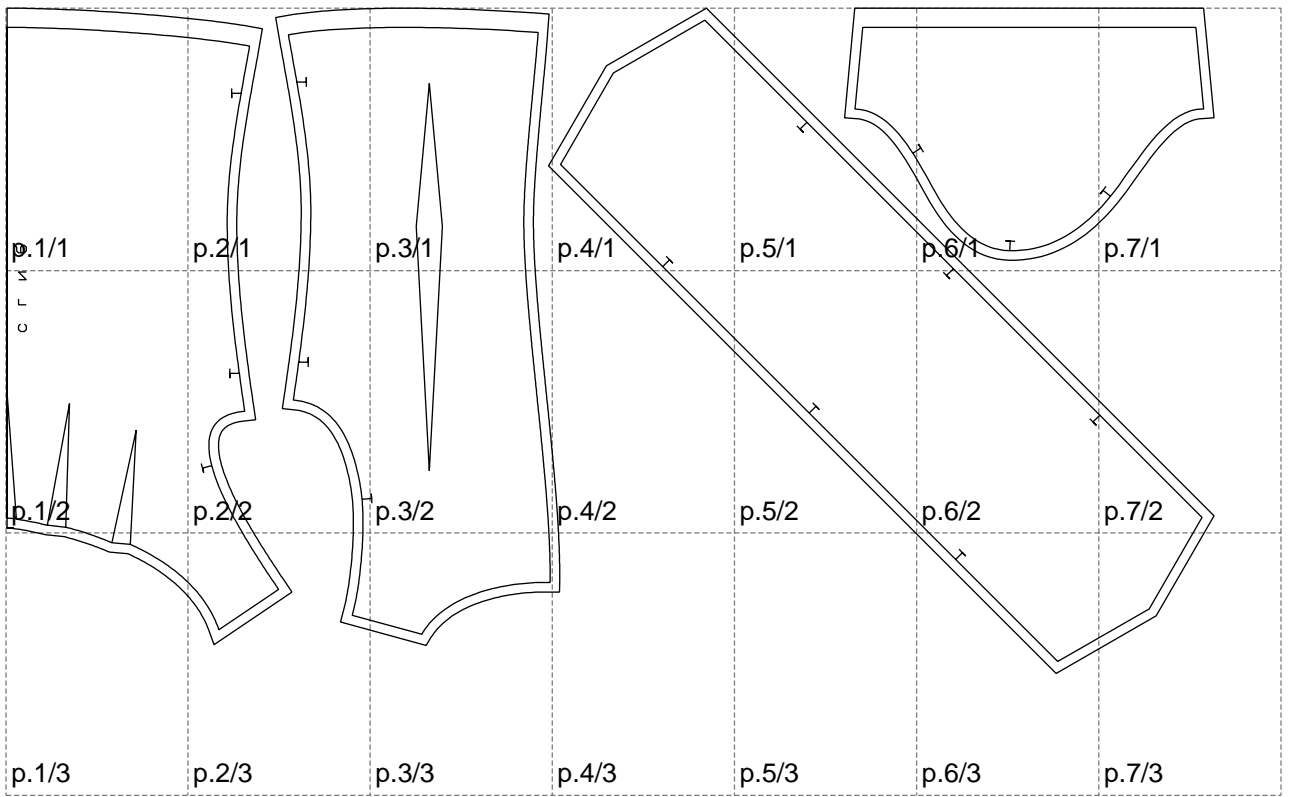

Not for print

Paper size: A4, size:1258.88 x693.33 mm

# Example

size:1499.00 x1059.87 mm

Maneken =1 ver.0

rz\_1=170

rz\_16=92

rz\_17=78.8

rz\_18=71.8

rz\_19=100

rz\_20=98.1

---

. . . . .  
. . . . .  
. . . . .