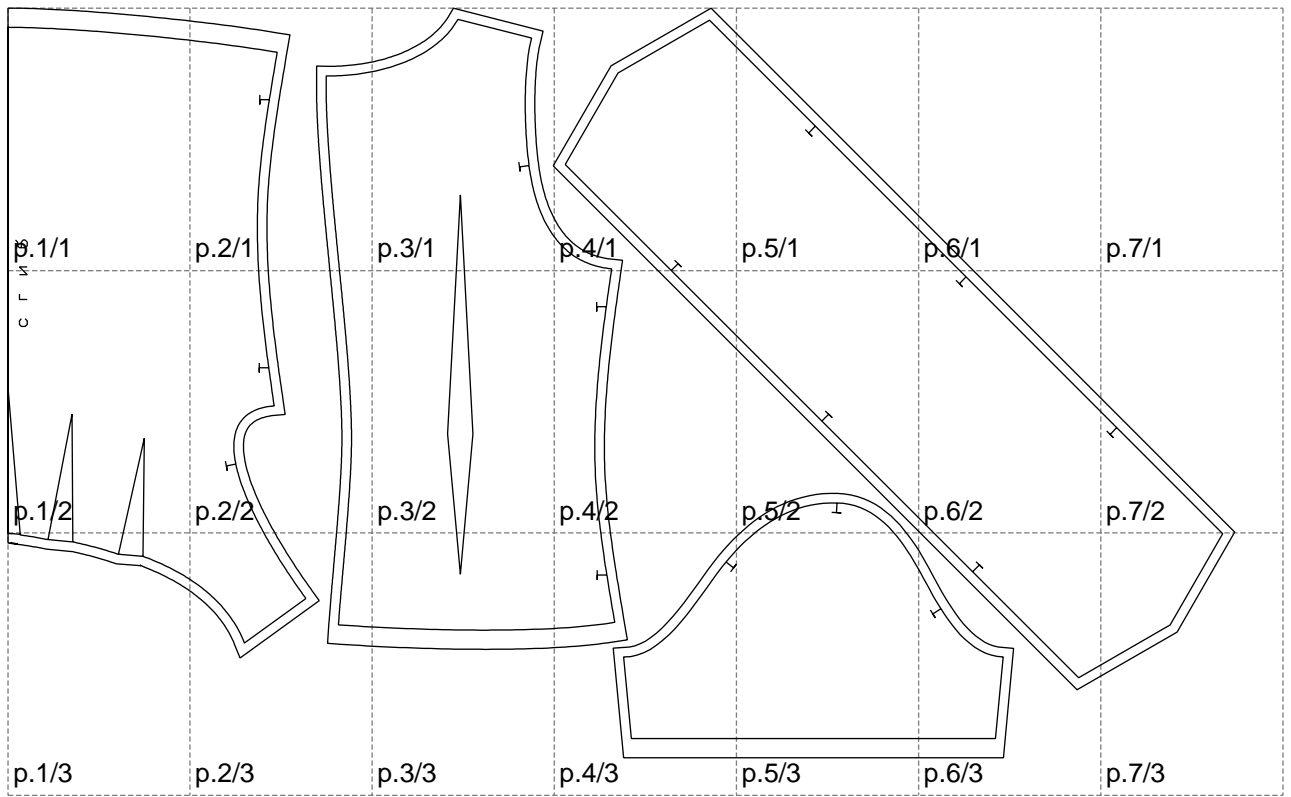

Not for print

Paper size: A4, size:1278.49 x781.07 mm

# Example

size:1499.00 x1157.52 mm

Maneken =1 ver.0

rz\_1=170

rz\_16=104

rz\_17=88.9

rz\_18=84.4

rz\_19=112

rz\_20=109.3

---

. . . . .  
. . . . .  
. . . . .