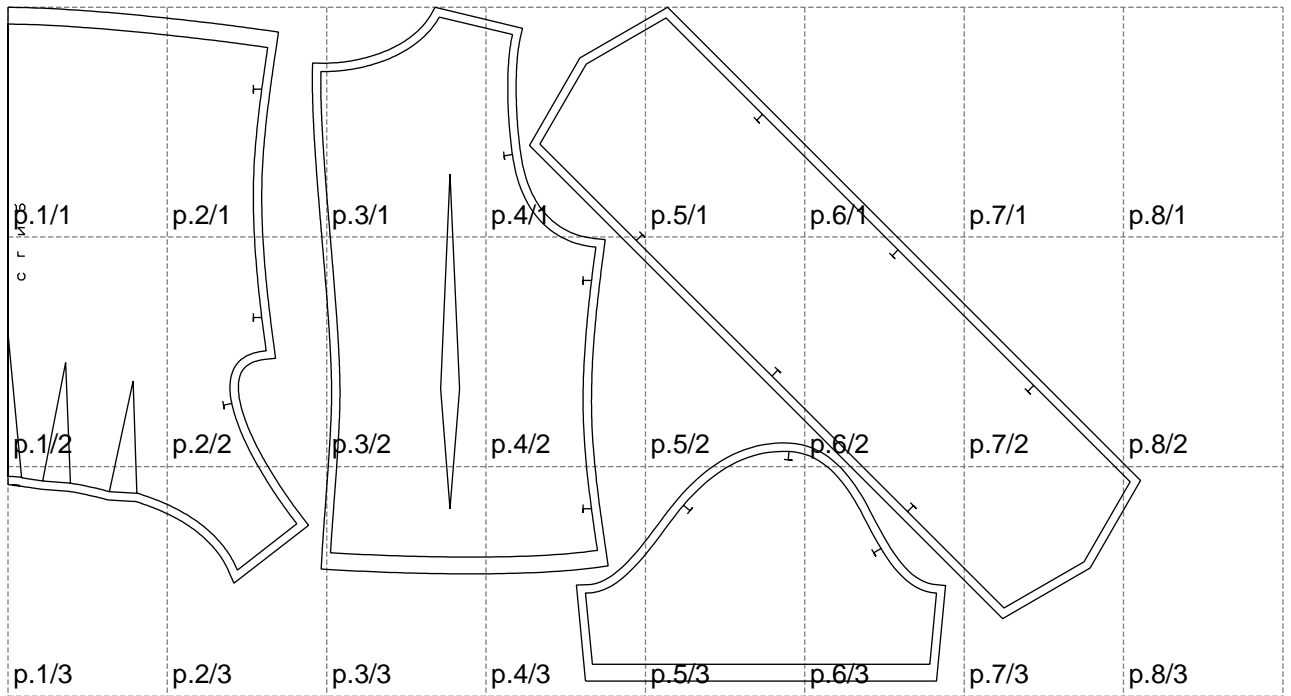

Not for print

Paper size: A4, size:1348.96 x802.40 mm

# Example

size:1499.00 x1220.08 mm

Maneken =1 ver.0

rz\_1=170

rz\_16=116

rz\_17=100

rz\_18=98.8

rz\_19=124

rz\_20=121

---

. . . . .  
. . . . .  
. . . . .