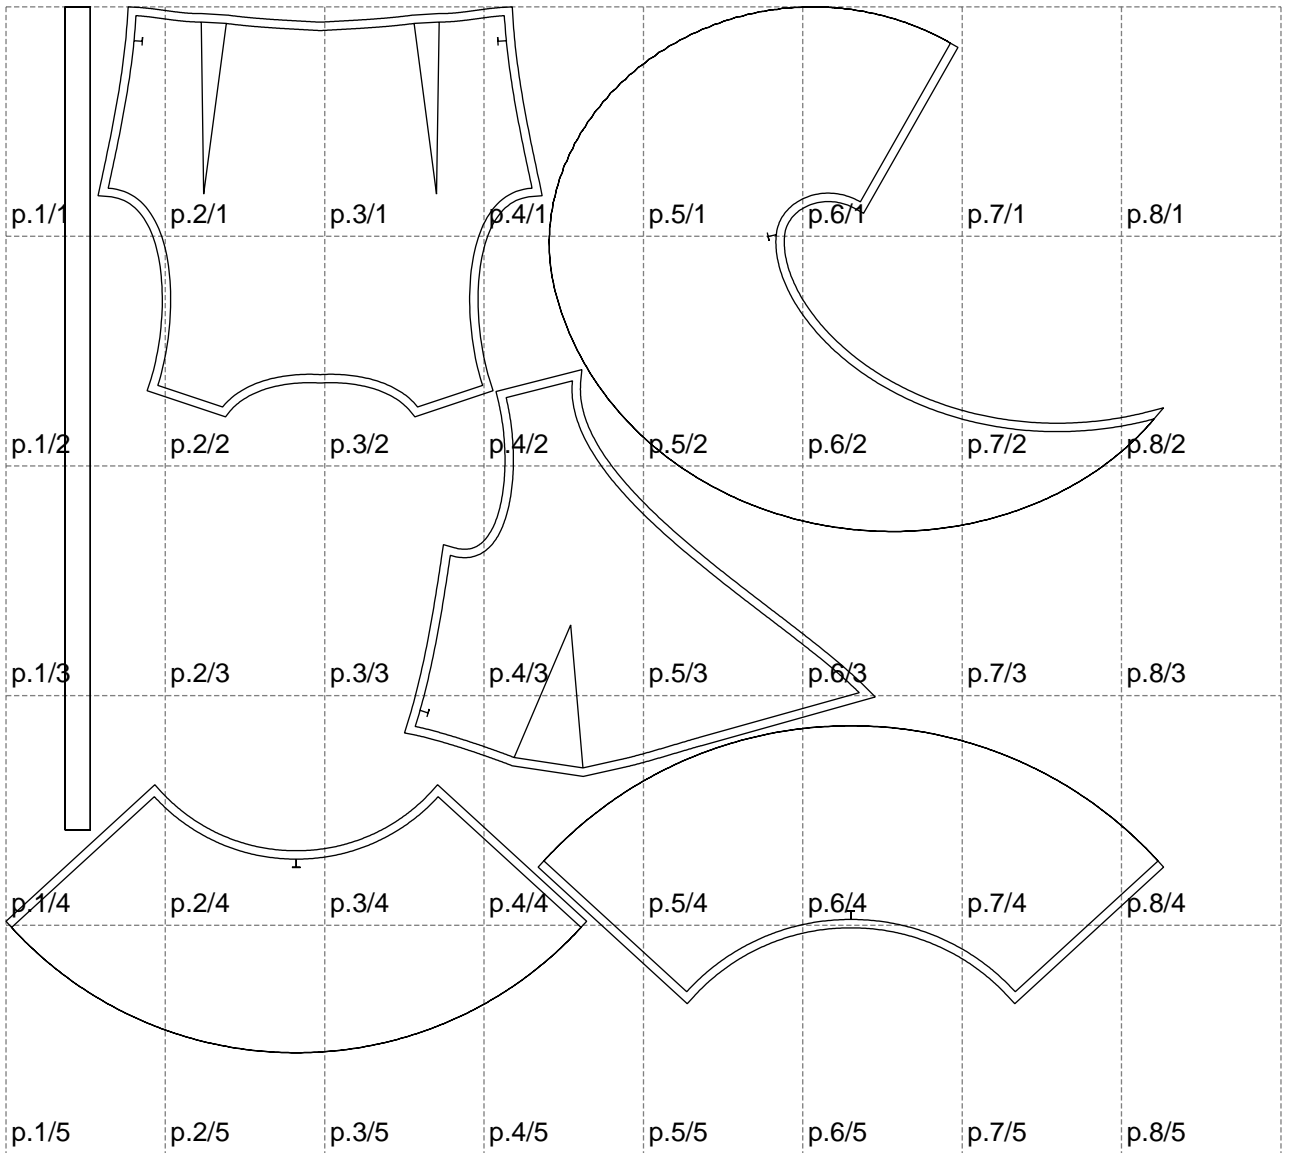

Not for print

Paper size: A4, size:1378.79 x1245.51 mm

# Example

size:1499.00 x1773.20 mm

Maneken =1 ver.0

rz\_1=170

rz\_16=96

rz\_17=82

rz\_18=76

rz\_19=104

rz\_20=101.8

---

. . . . .  
. . . . .  
. . . . .