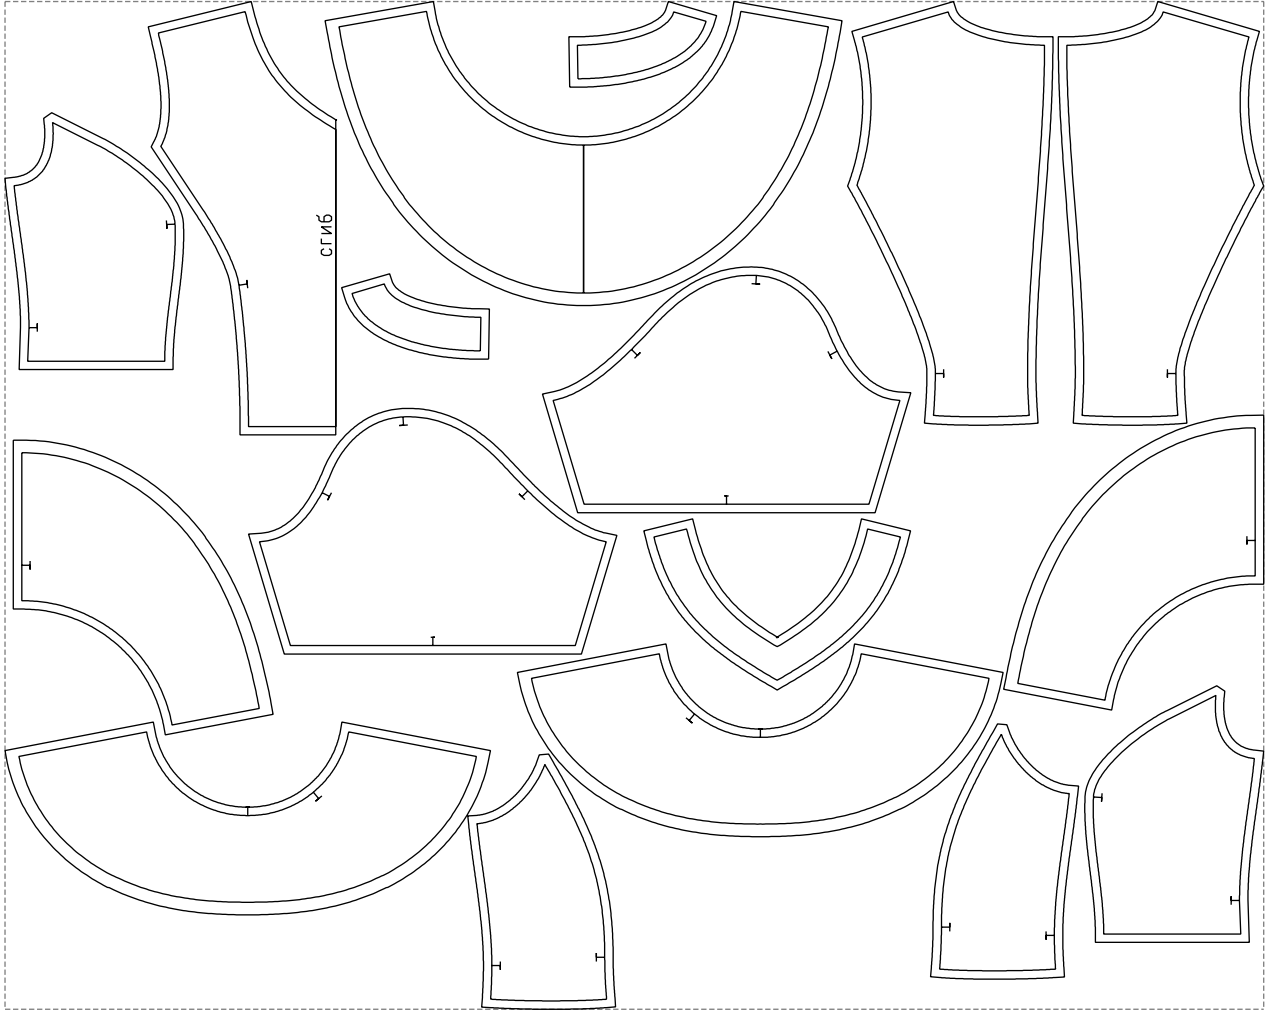

Not for print

Paper size: A4, size:1399.00 x790.01 mm

# Example

size:1499.00 x1200.32 mm

Maneken =1 ver.0

rz\_1=170

rz\_16=112

rz\_17=96.2

rz\_18=94

rz\_19=120

rz\_20=117

---

. . . . .  
. . . . .  
. . . . .