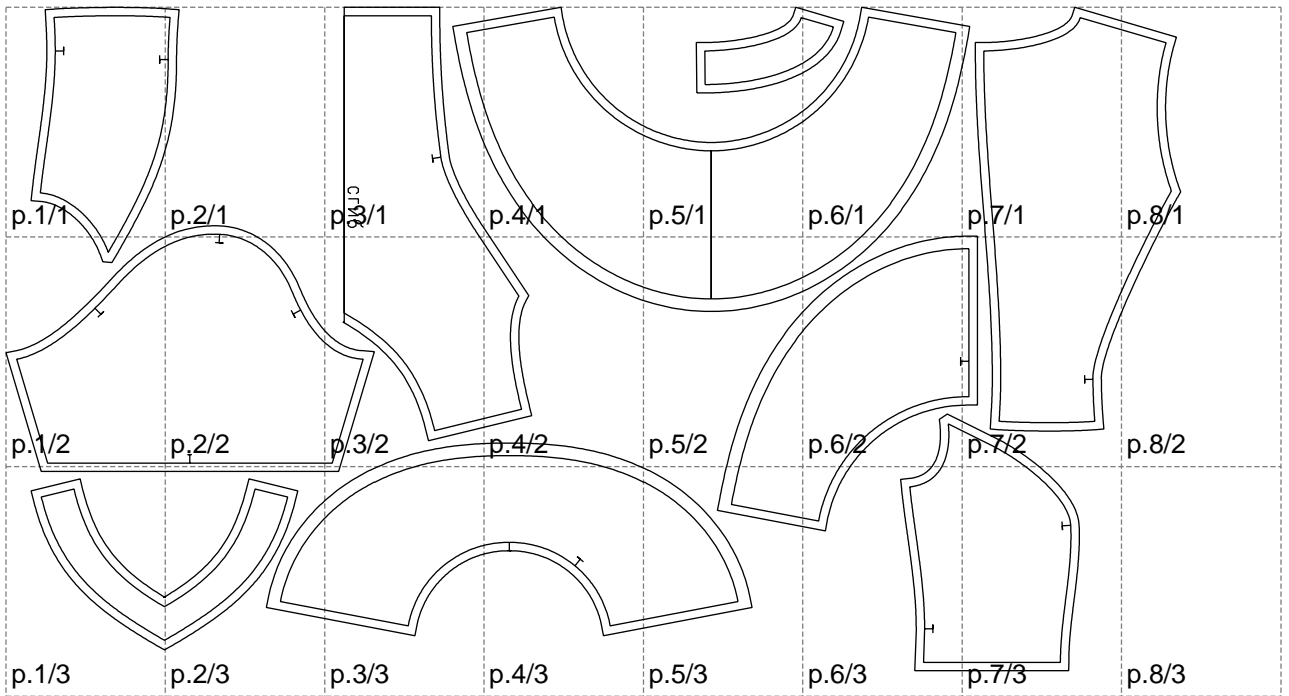

Not for print

Paper size: A4, size:1399.00 x790.01 mm

# Example

size:1499.00 x1200.32 mm

Maneken =1 ver.0

rz\_1=170

rz\_16=112

rz\_17=96.2

rz\_18=94

rz\_19=120

rz\_20=117

---

. . . . .  
. . . . .  
. . . . .