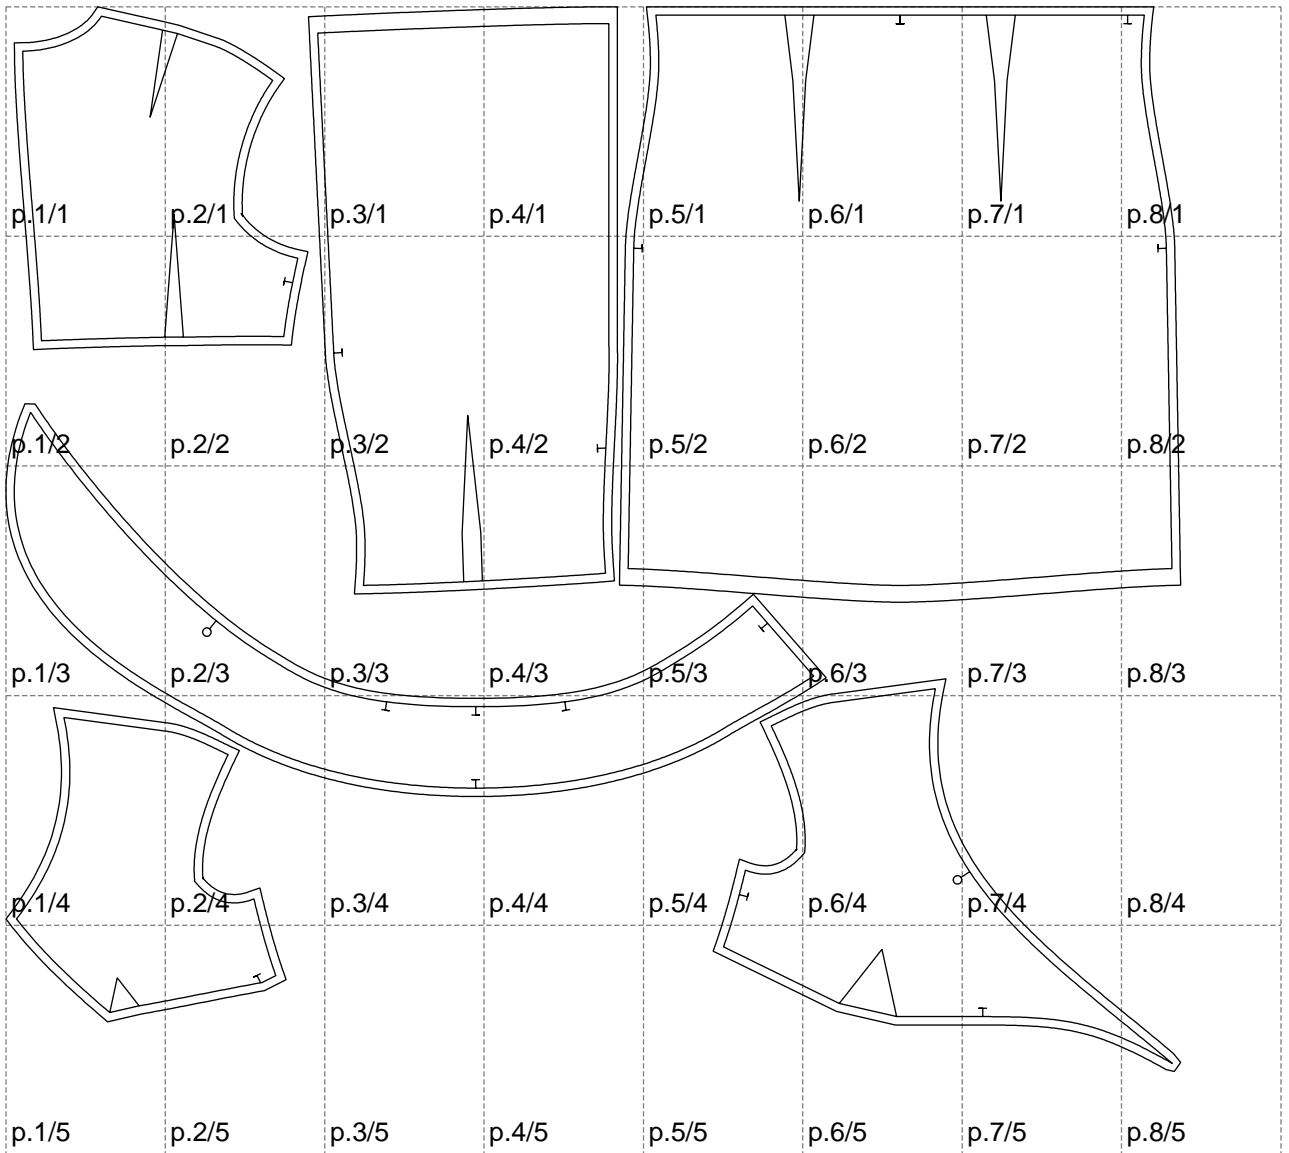

Not for print

Paper size: A4, size:1399.00 x1267.96 mm

# Example

size:1499.00 x1774.78 mm

Maneken =1 ver.0

rz\_1=170

rz\_16=116

rz\_17=100

rz\_18=98.8

rz\_19=124

rz\_20=121

---

. . . . .  
. . . . .  
. . . . .