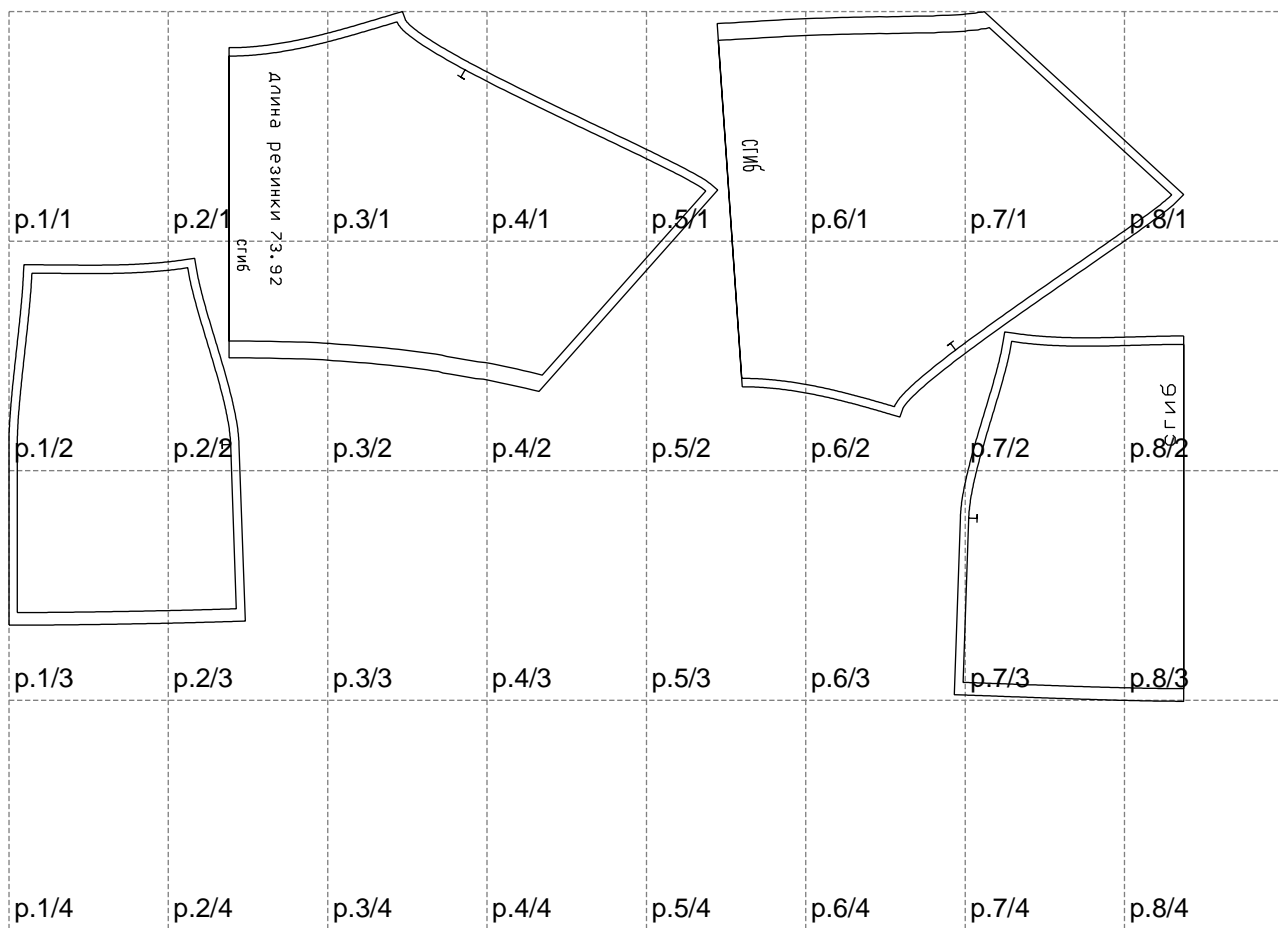

Not for print

Paper size: A4, size:1399.00 x821.30 mm

# Example

size:1499.00 x1149.58 mm

Maneken =1 ver.0

rz\_1=170

rz\_16=96

rz\_17=82

rz\_18=76

rz\_19=104

rz\_20=101.8

---

. . . . .  
. . . . .  
. . . . .