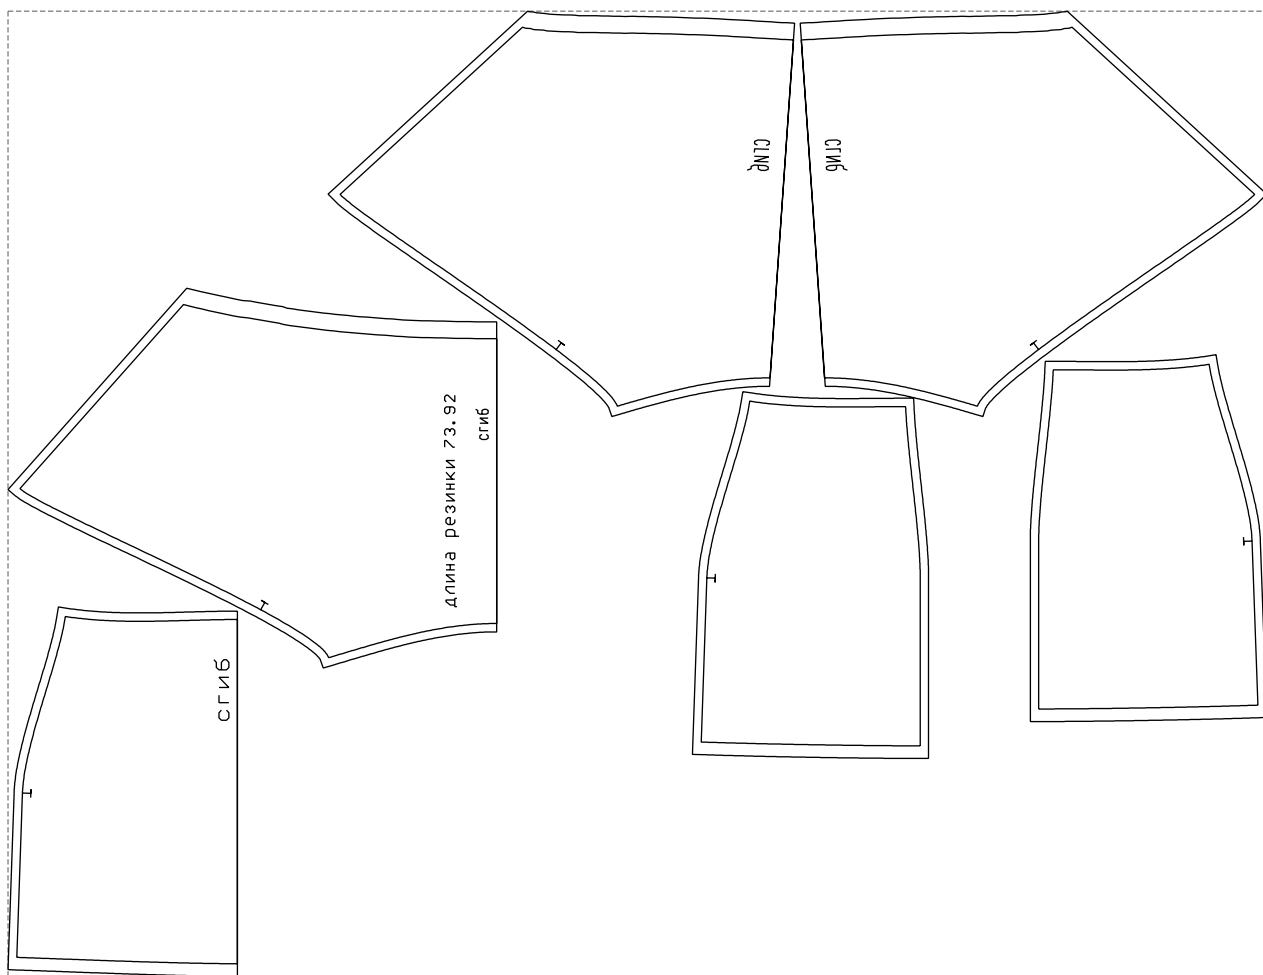

Not for print

Paper size: A4, size:1399.00 x821.30 mm

# Example

size:1499.00 x1149.58 mm

Maneken =1 ver.0

rz\_1=170

rz\_16=96

rz\_17=82

rz\_18=76

rz\_19=104

rz\_20=101.8

---

. . . . .  
. . . . .  
. . . . .