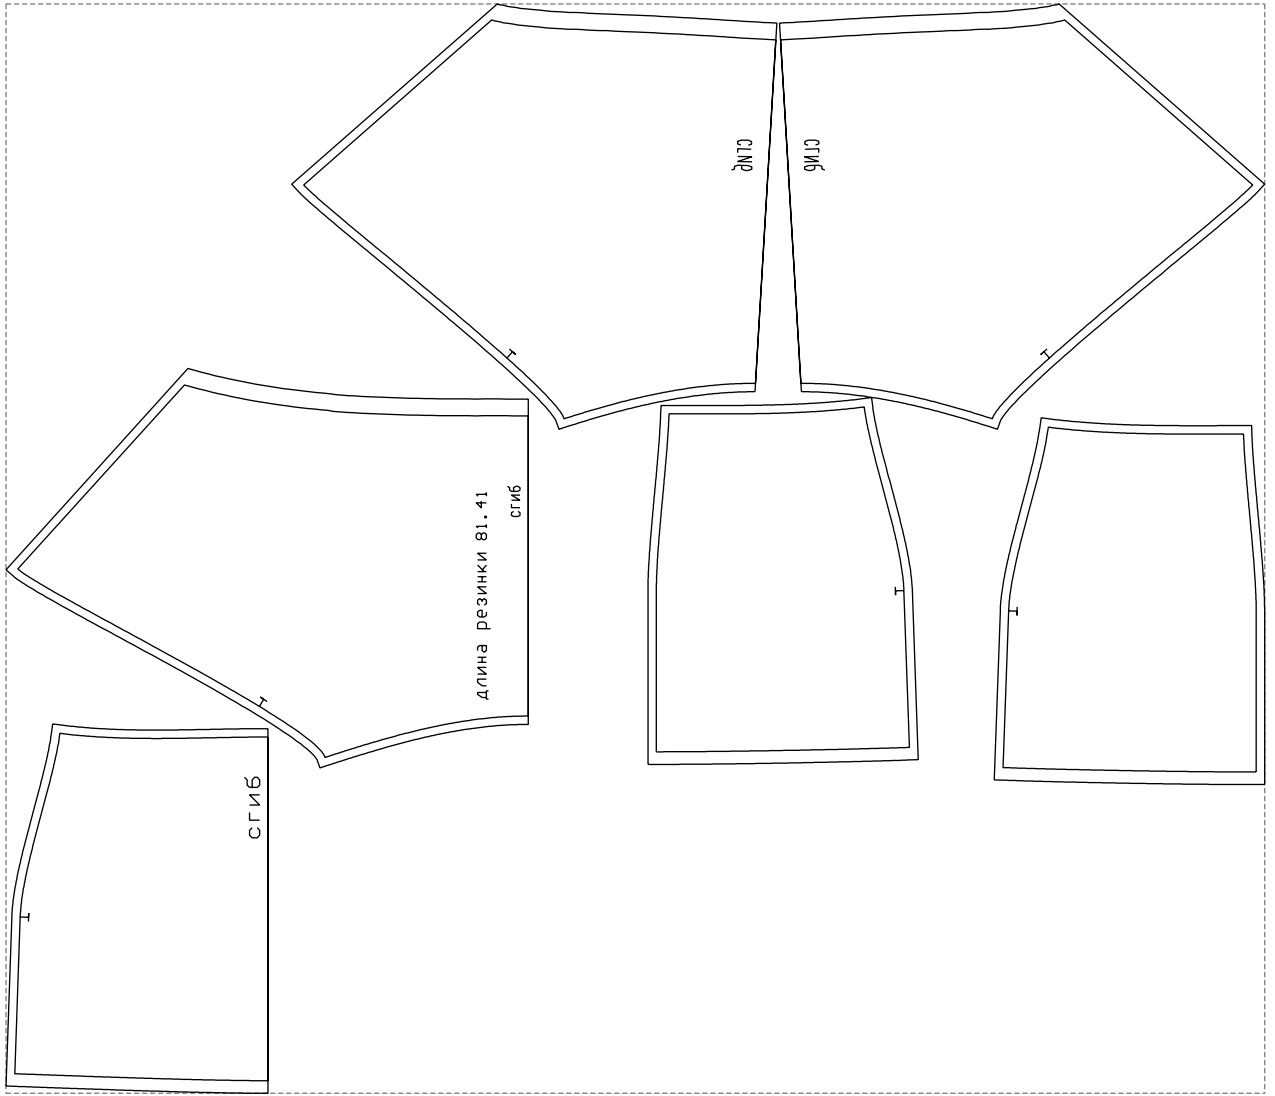

Not for print

Paper size: A4, size:1399.00 x885.35 mm

# Example

size:1499.00 x1297.67 mm

Maneken =1 ver.0

rz\_1=170

rz\_16=112

rz\_17=96.2

rz\_18=94

rz\_19=120

rz\_20=117

---

. . . . .  
. . . . .  
. . . . .