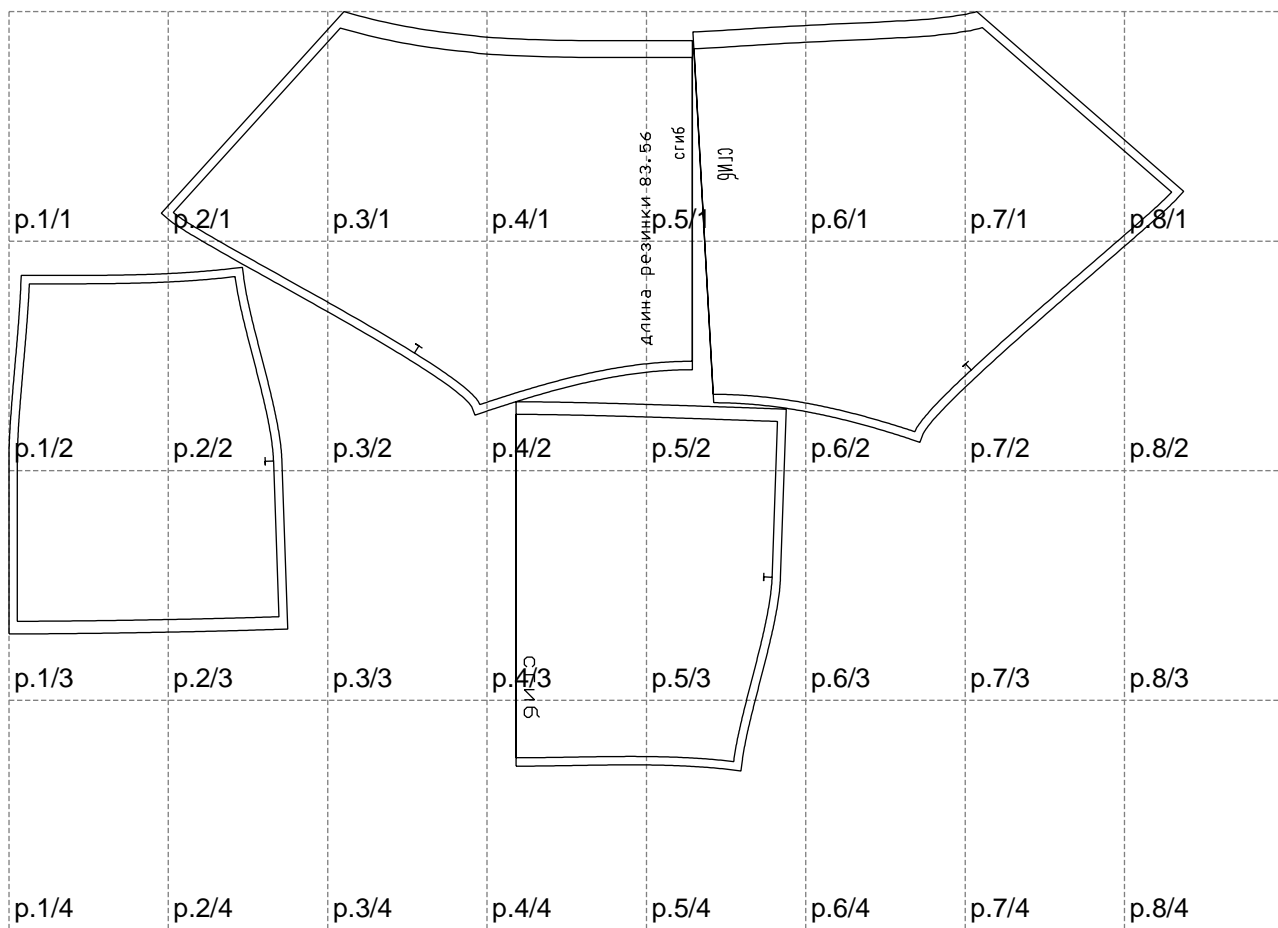

Not for print

Paper size: A4, size:1399.00 x904.18 mm

# Example

size:1499.00 x1272.60 mm

Maneken =1 ver.0

rz\_1=170

rz\_16=116

rz\_17=100

rz\_18=98.8

rz\_19=124

rz\_20=121

---

. . . . .  
. . . . .  
. . . . .