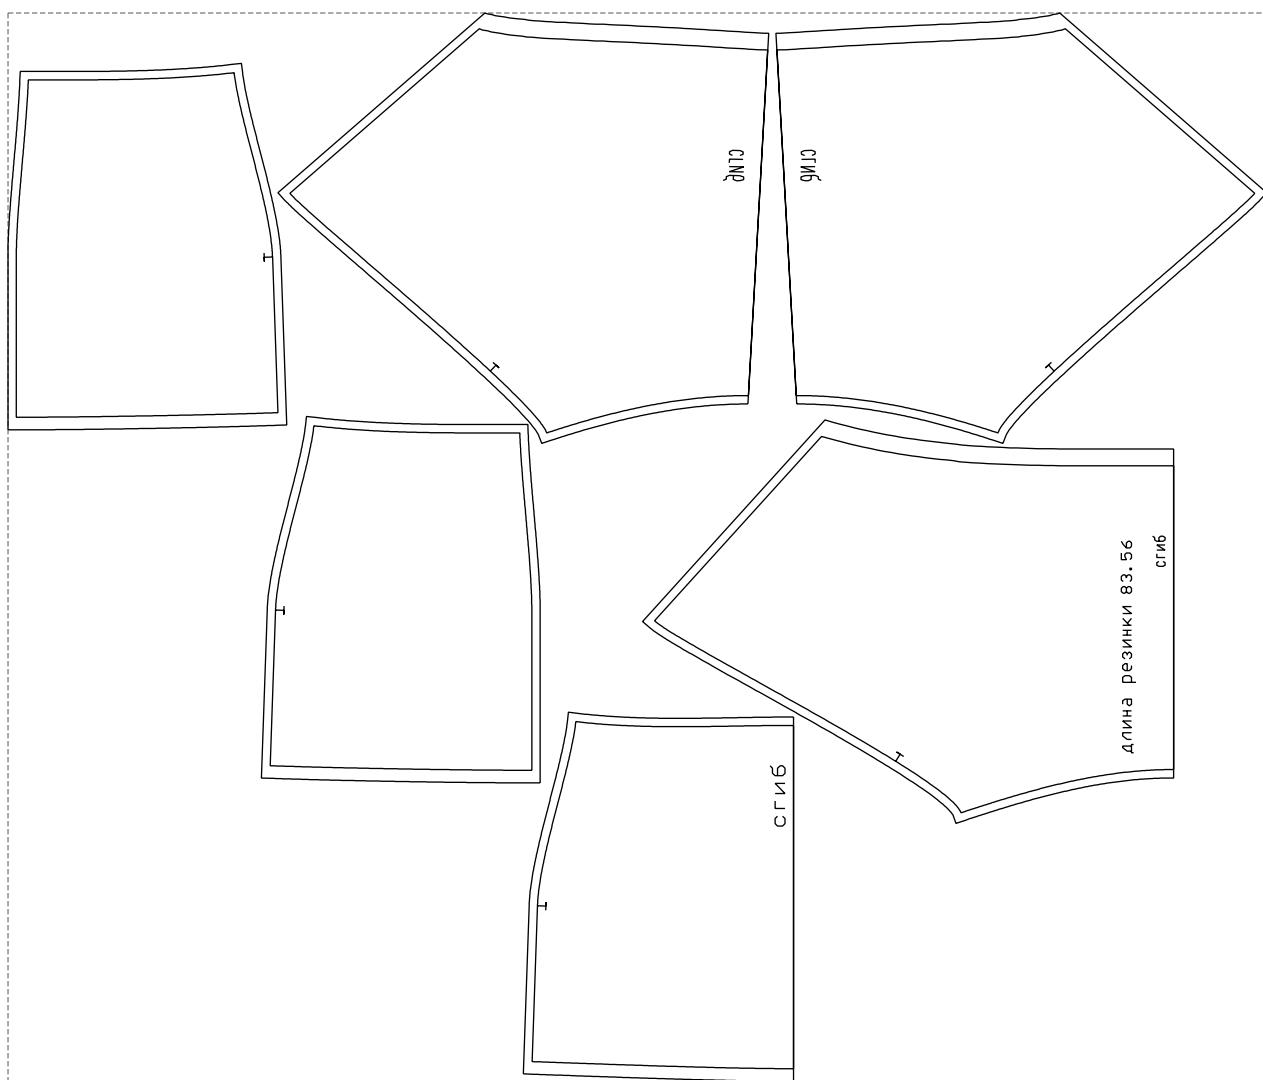

Not for print

Paper size: A4, size:1399.00 x904.18 mm

# Example

size:1499.00 x1272.60 mm

Maneken =1 ver.0

rz\_1=170

rz\_16=116

rz\_17=100

rz\_18=98.8

rz\_19=124

rz\_20=121

---

. . . . .  
. . . . .  
. . . . .