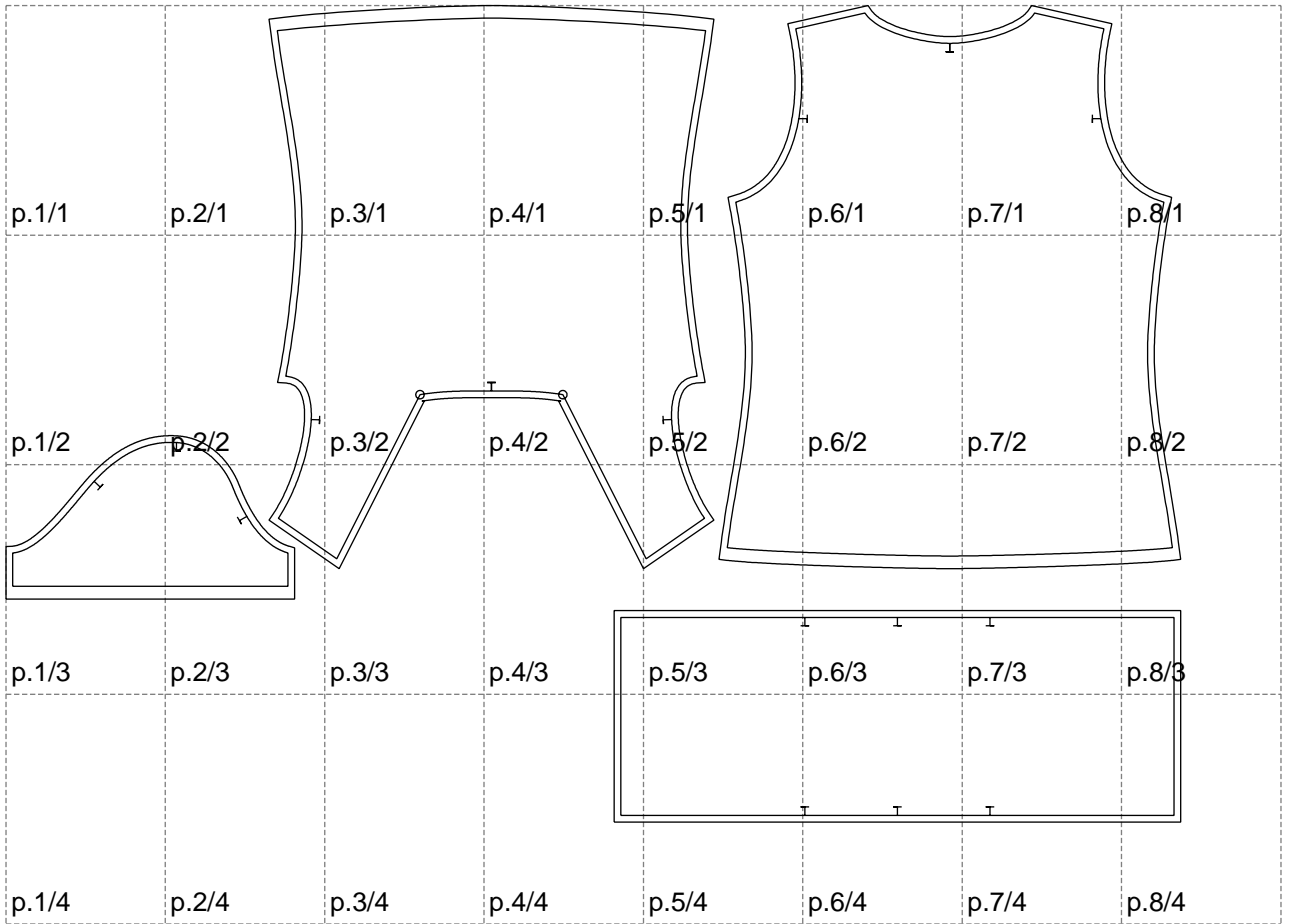

Not for print

Paper size: A4, size:1399.00 x972.30 mm

# Example

size:1418.65 x972.30 mm

Maneken =1 ver.0

rz\_1=170

rz\_16=100

rz\_17=85.4

rz\_18=80.2

rz\_19=108

rz\_20=105.4

---

. . . . .  
. . . . .  
. . . . .