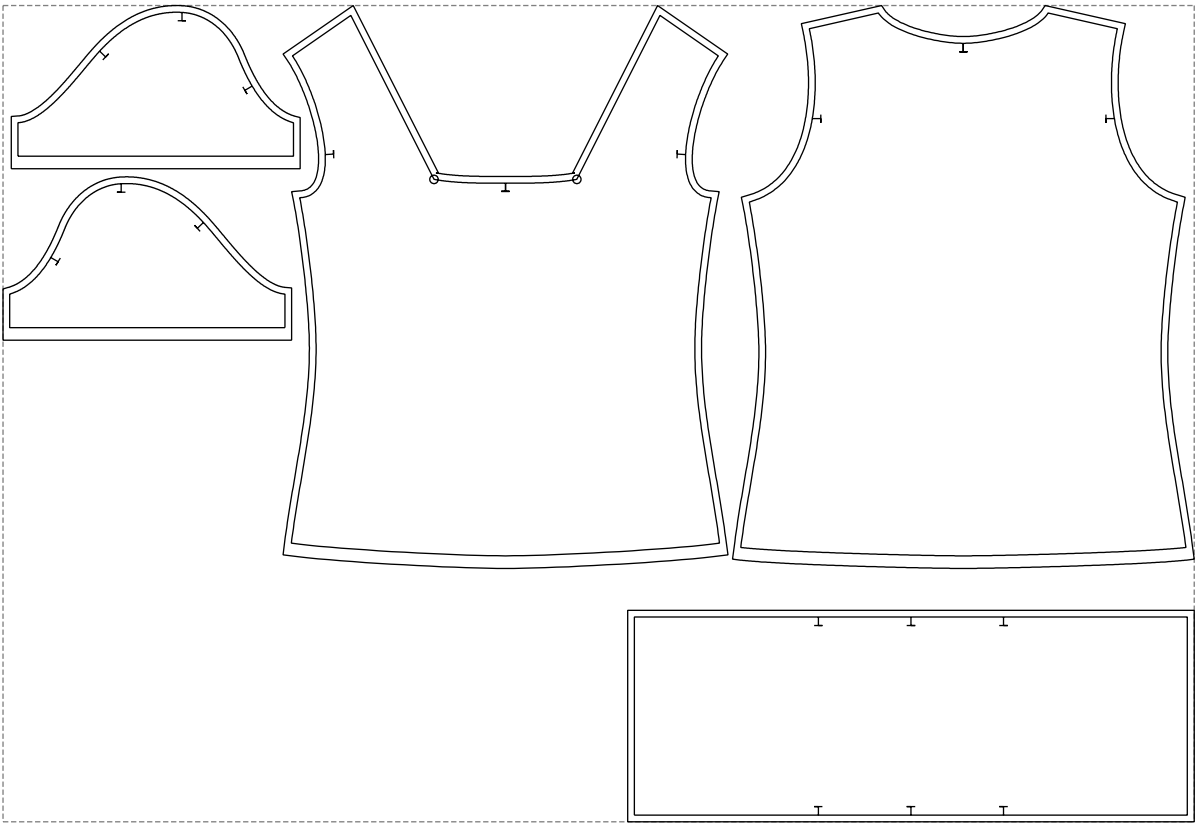

Not for print

Paper size: A4, size:1399.00 x972.30 mm

# Example

size:1418.65 x972.30 mm

Maneken =1 ver.0

rz\_1=170

rz\_16=100

rz\_17=85.4

rz\_18=80.2

rz\_19=108

rz\_20=105.4

---

. . . . .  
. . . . .  
. . . . .