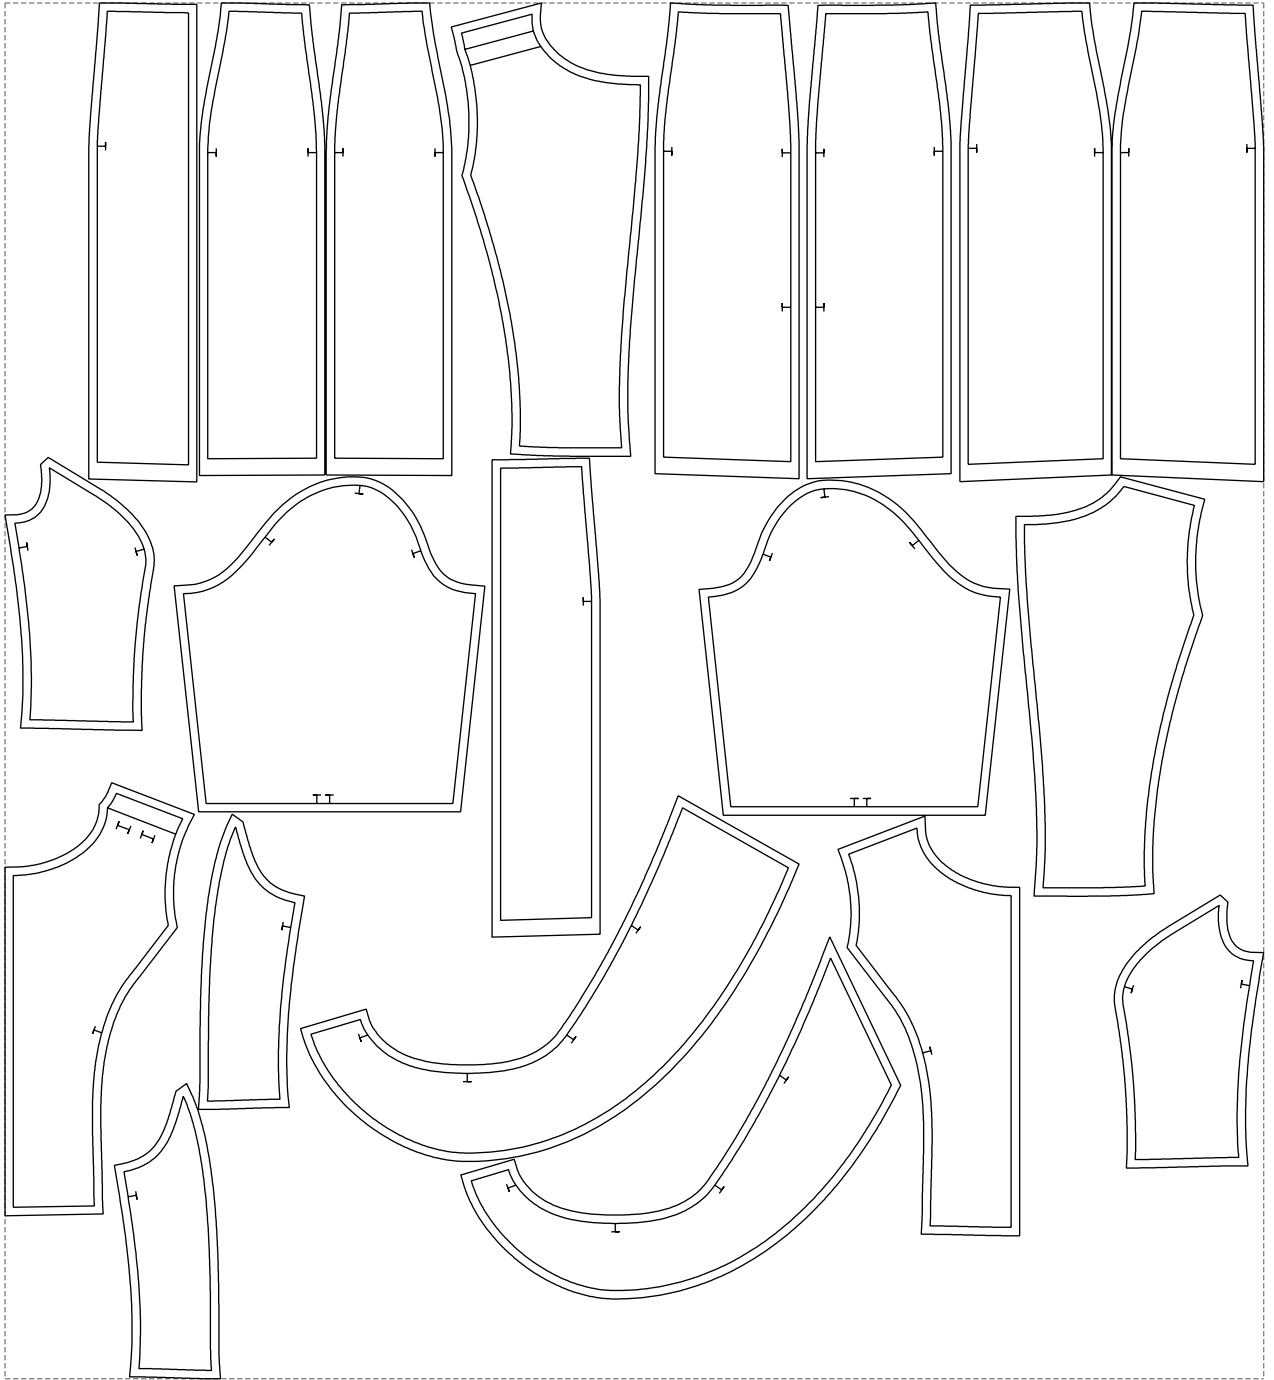

Not for print

Paper size: A4, size:1399.00 x1201.35 mm

# Example

size:1499.00 x1638.94 mm

Maneken =1 ver.0

rz\_1=170

rz\_16=96

rz\_17=82

rz\_18=76

rz\_19=104

rz\_20=101.8

---

. . . . .  
. . . . .  
. . . . .