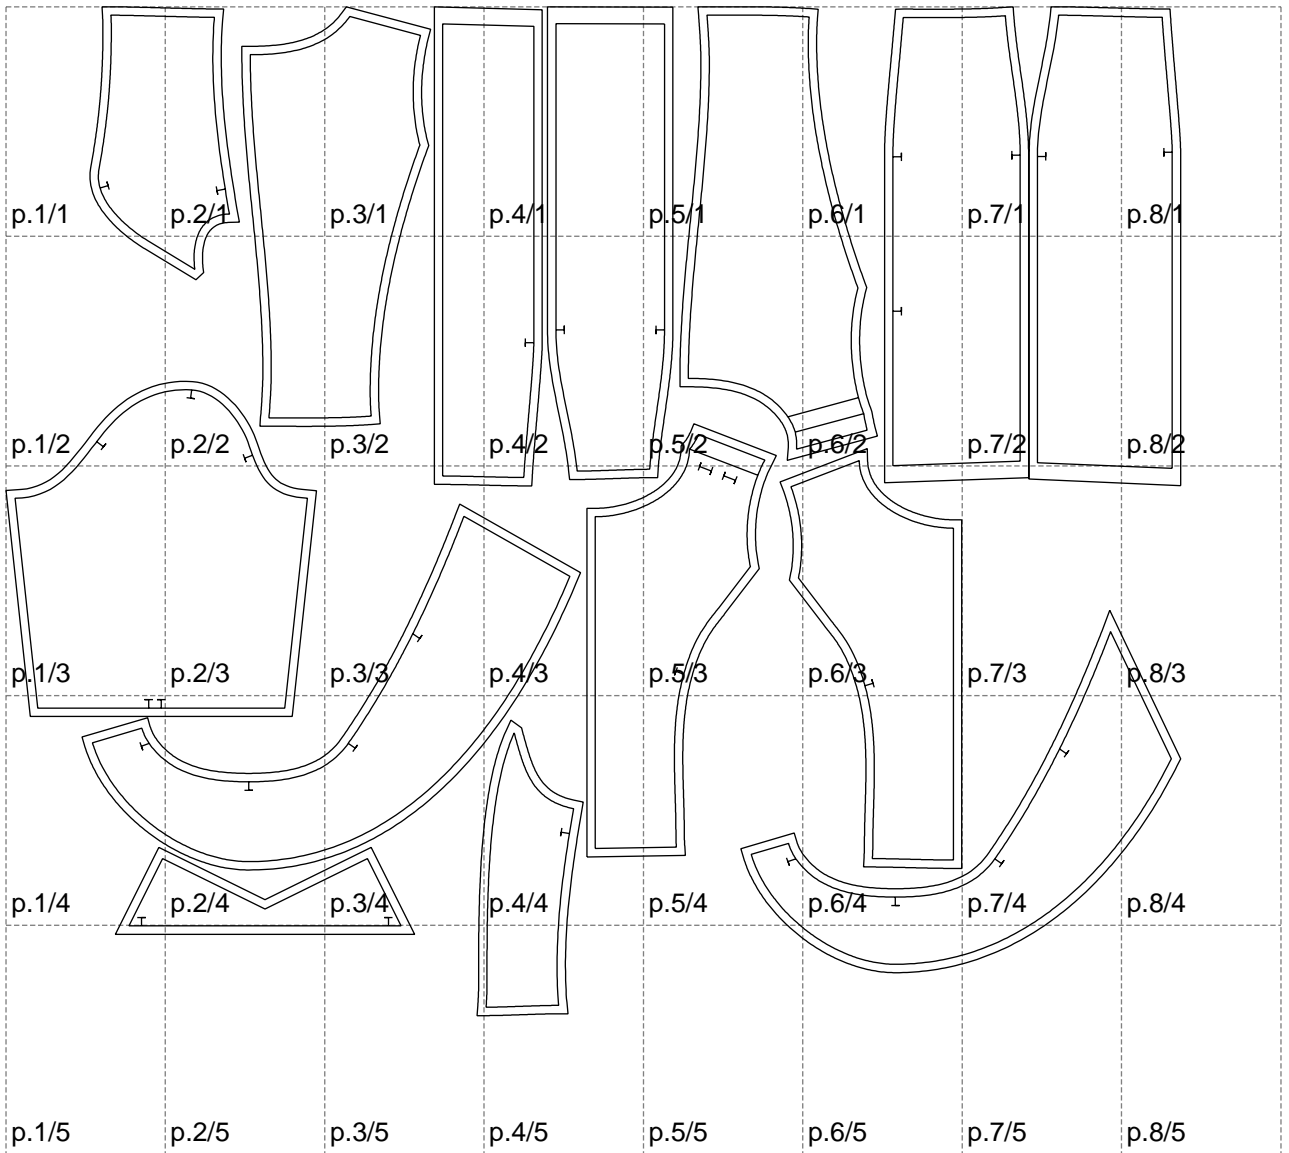

Not for print

Paper size: A4, size:1399.00 x1201.35 mm

# Example

size:1499.00 x1638.94 mm

Maneken =1 ver.0

rz\_1=170

rz\_16=96

rz\_17=82

rz\_18=76

rz\_19=104

rz\_20=101.8

---

. . . . .  
. . . . .  
. . . . .