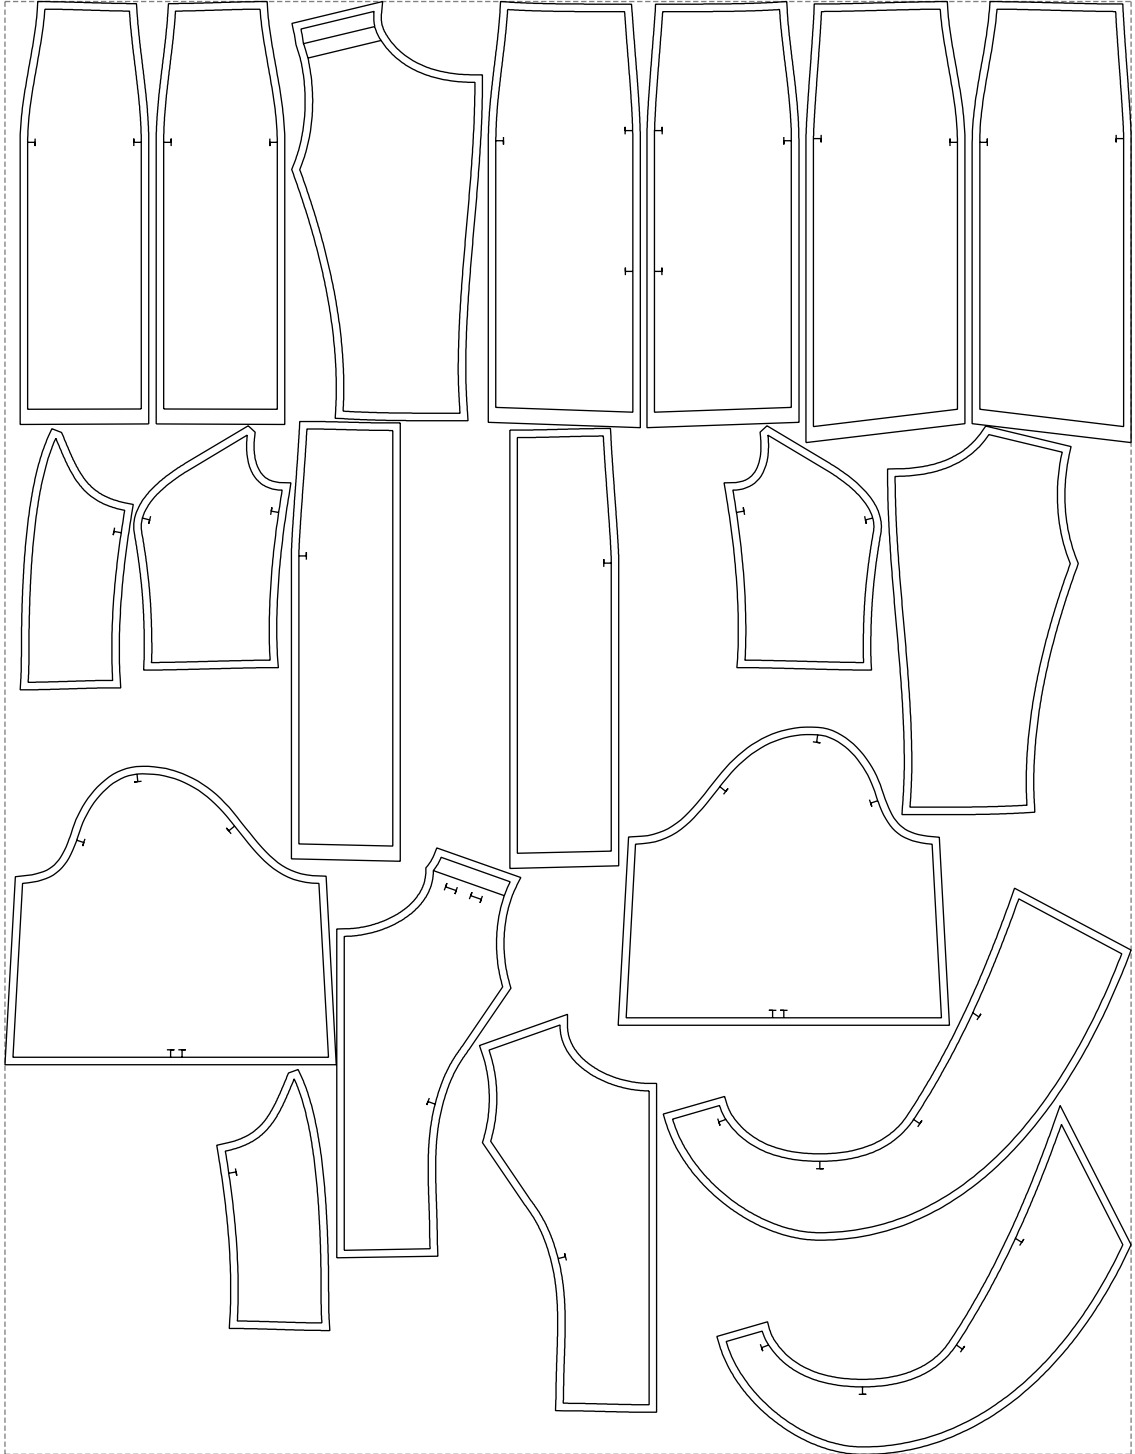

Not for print

Paper size: A4, size:1368.75 x1314.99 mm

# Example

size:1499.00 x1934.37 mm

Maneken =1 ver.0

rz\_1=170

rz\_16=116

rz\_17=100

rz\_18=98.8

rz\_19=124

rz\_20=121

---

. . . . .  
. . . . .  
. . . . .