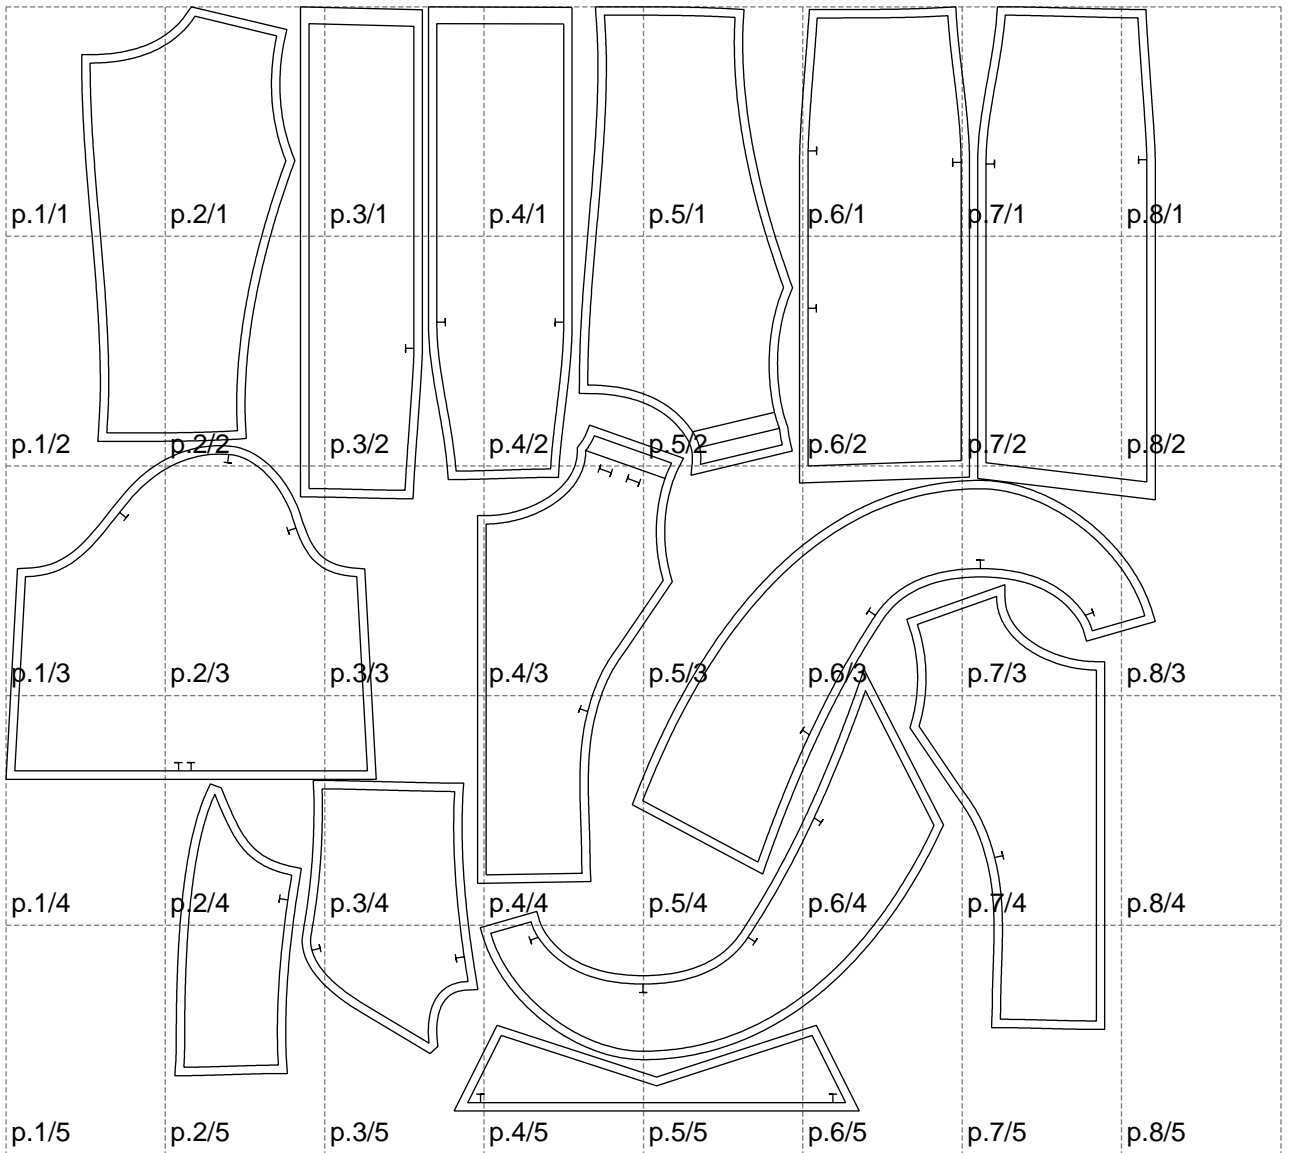

Not for print

Paper size: A4, size:1368.75 x1314.99 mm

# Example

size:1499.00 x1934.37 mm

Maneken =1 ver.0

rz\_1=170

rz\_16=116

rz\_17=100

rz\_18=98.8

rz\_19=124

rz\_20=121

---

. . . . .  
. . . . .  
. . . . .