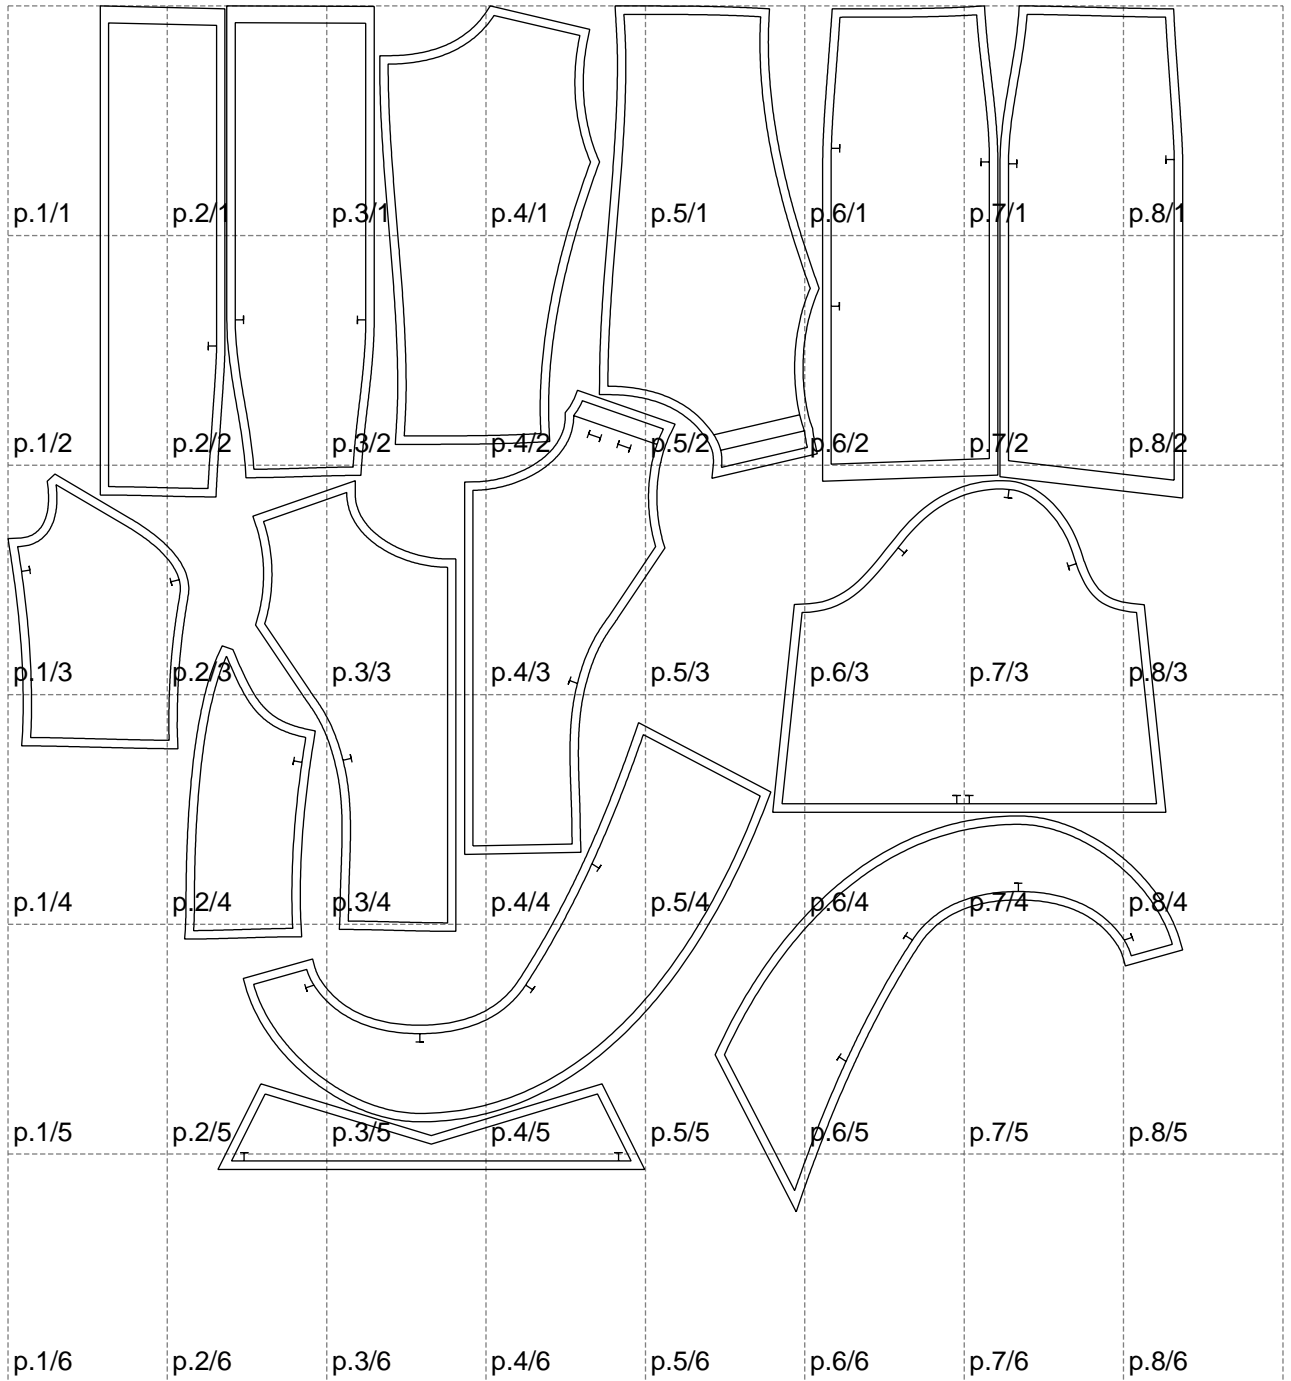

Not for print

Paper size: A4, size:1399.00 x1435.83 mm

# Example

size:1499.00 x1992.75 mm

Maneken =1 ver.0

rz\_1=170

rz\_16=120

rz\_17=104

rz\_18=103.6

rz\_19=128

rz\_20=125.1

---

. . . . .  
. . . . .  
. . . . .