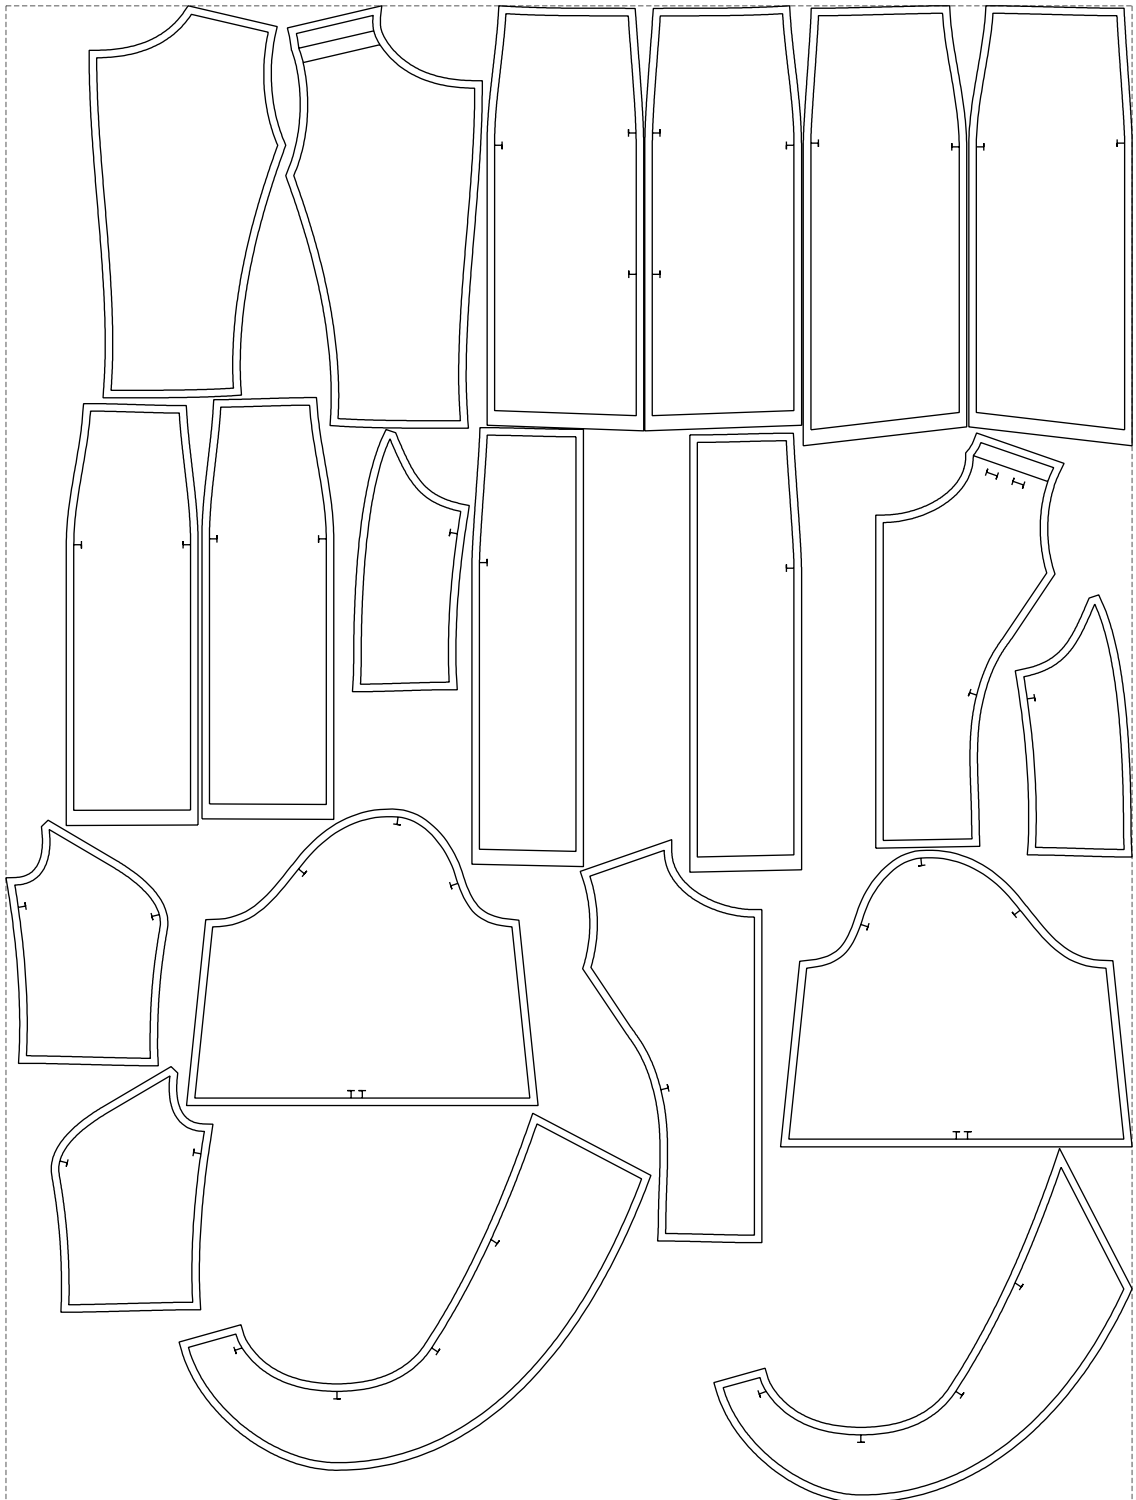

Not for print

Paper size: A4, size:1399.00 x1435.83 mm

# Example

size:1499.00 x1992.75 mm

Maneken =1 ver.0

rz\_1=170

rz\_16=120

rz\_17=104

rz\_18=103.6

rz\_19=128

rz\_20=125.1

---

. . . . .  
. . . . .  
. . . . .