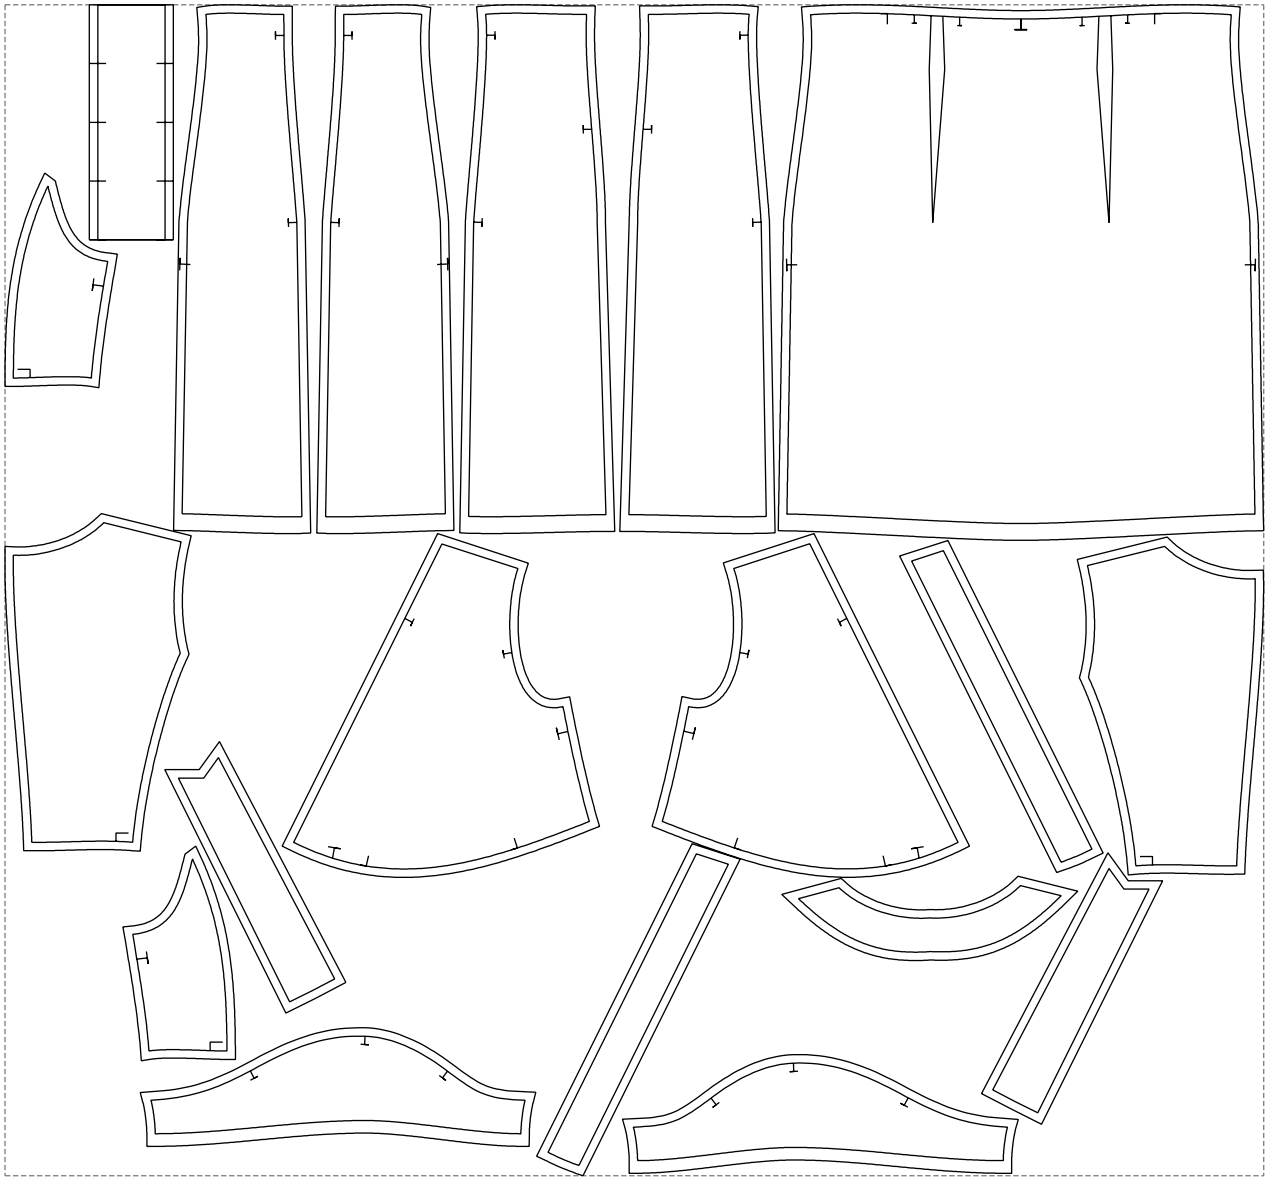

Not for print

Paper size: A4, size:1399.00 x921.42 mm

# Example

size:1499.00 x1394.89 mm

Maneken =1 ver.0

rz\_1=170

rz\_16=100

rz\_17=85.4

rz\_18=80.2

rz\_19=108

rz\_20=105.4

---

. . . . .  
. . . . .  
. . . . .