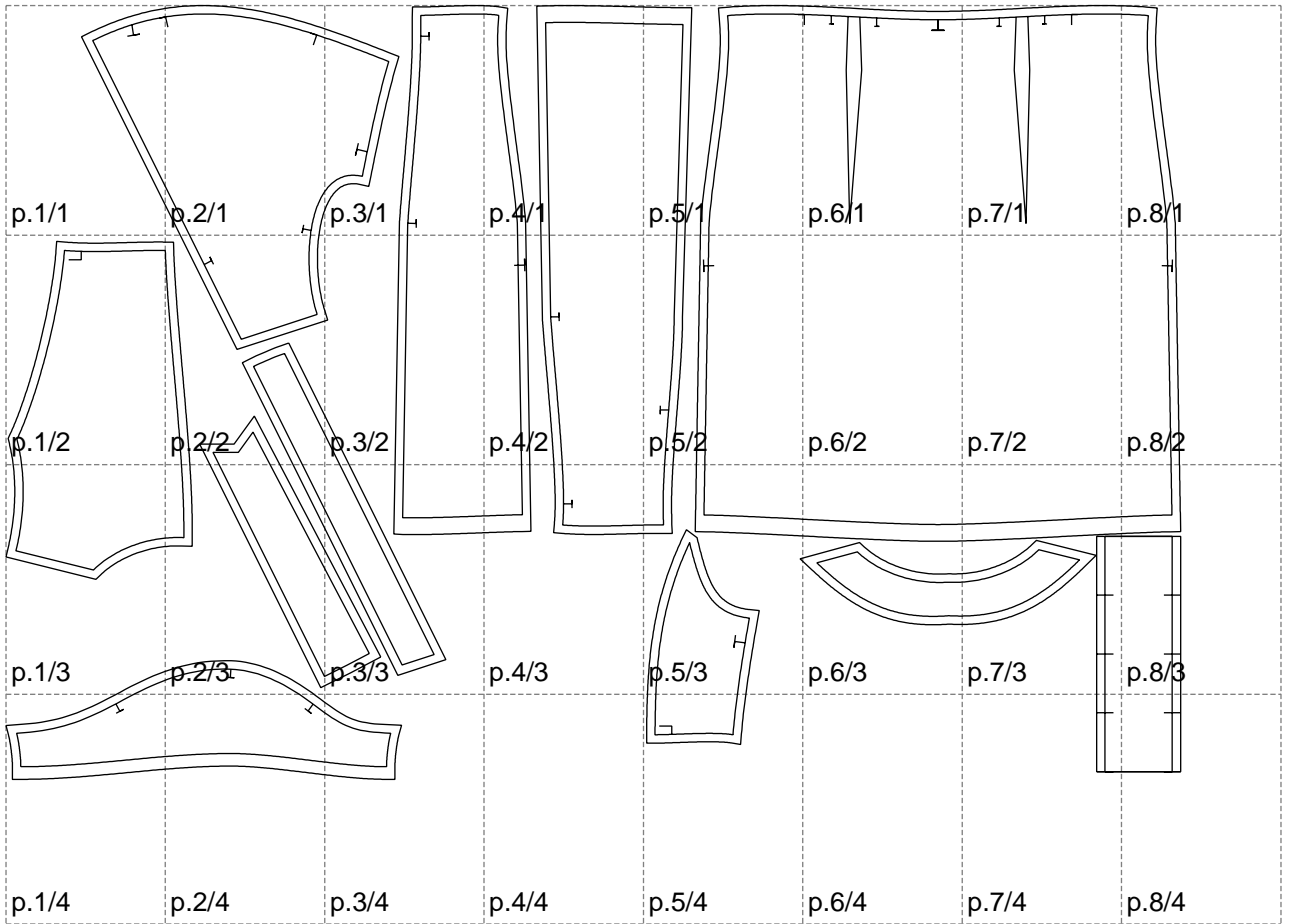

Not for print

Paper size: A4, size:1399.00 x921.42 mm

# Example

size:1499.00 x1394.89 mm

Maneken =1 ver.0

rz\_1=170

rz\_16=100

rz\_17=85.4

rz\_18=80.2

rz\_19=108

rz\_20=105.4

---

. . . . .  
. . . . .  
. . . . .