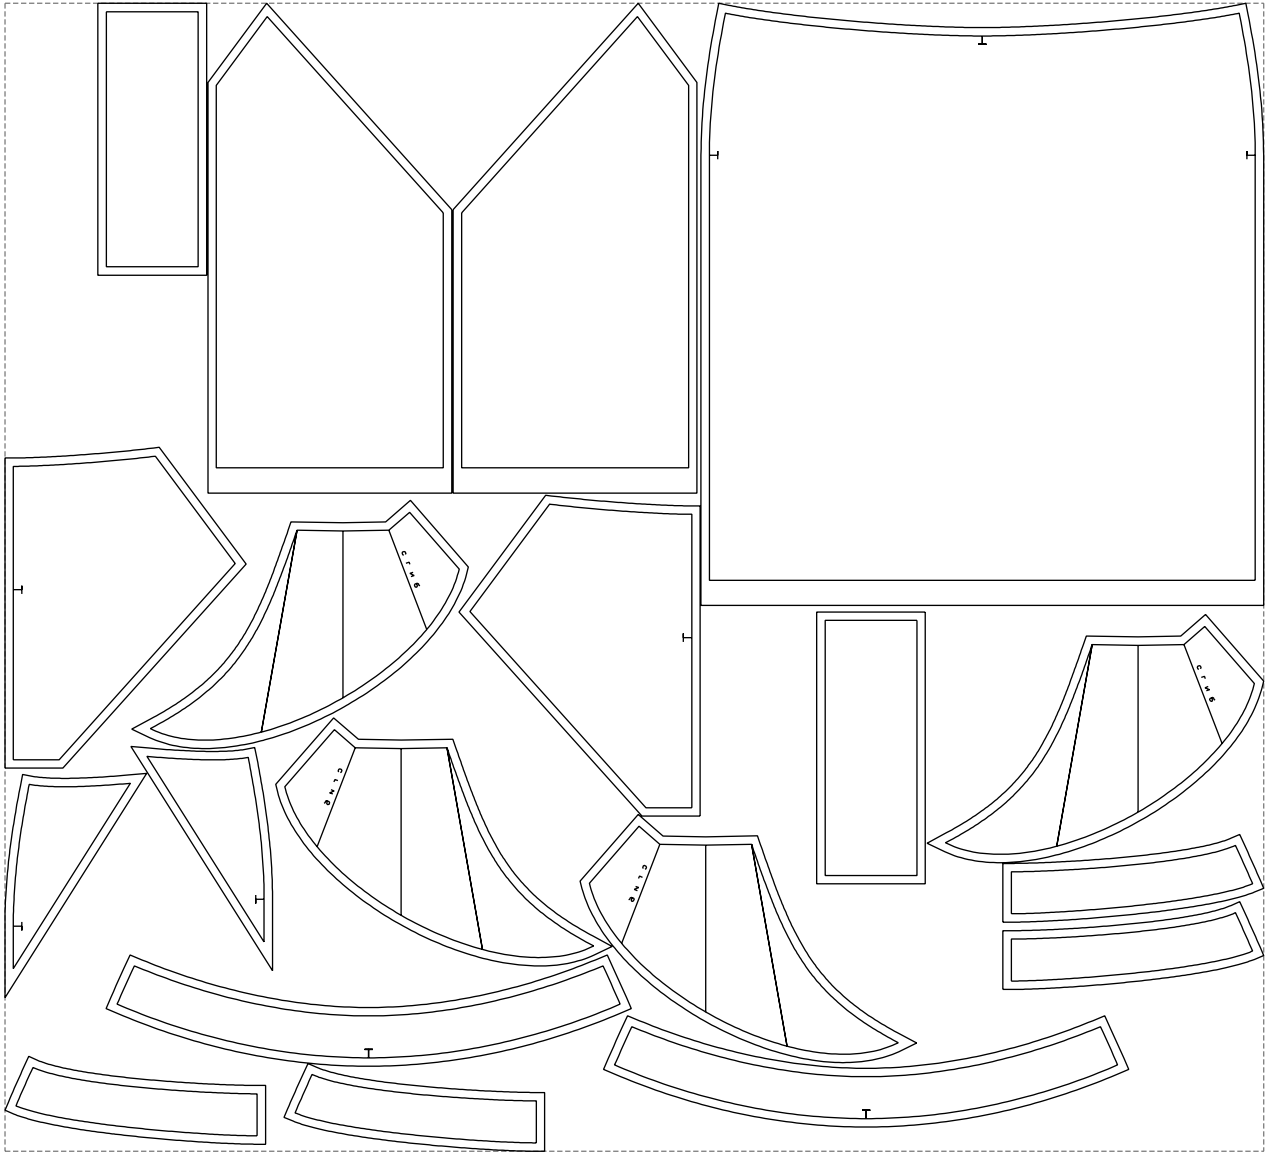

Not for print

Paper size: A4, size:1368.75 x853.02 mm

# Example

size:1499.00 x1367.37 mm

Maneken =1 ver.0

rz\_1=170

rz\_16=120

rz\_17=104

rz\_18=103.6

rz\_19=128

rz\_20=125.1

---

. . . . .  
. . . . .  
. . . . .