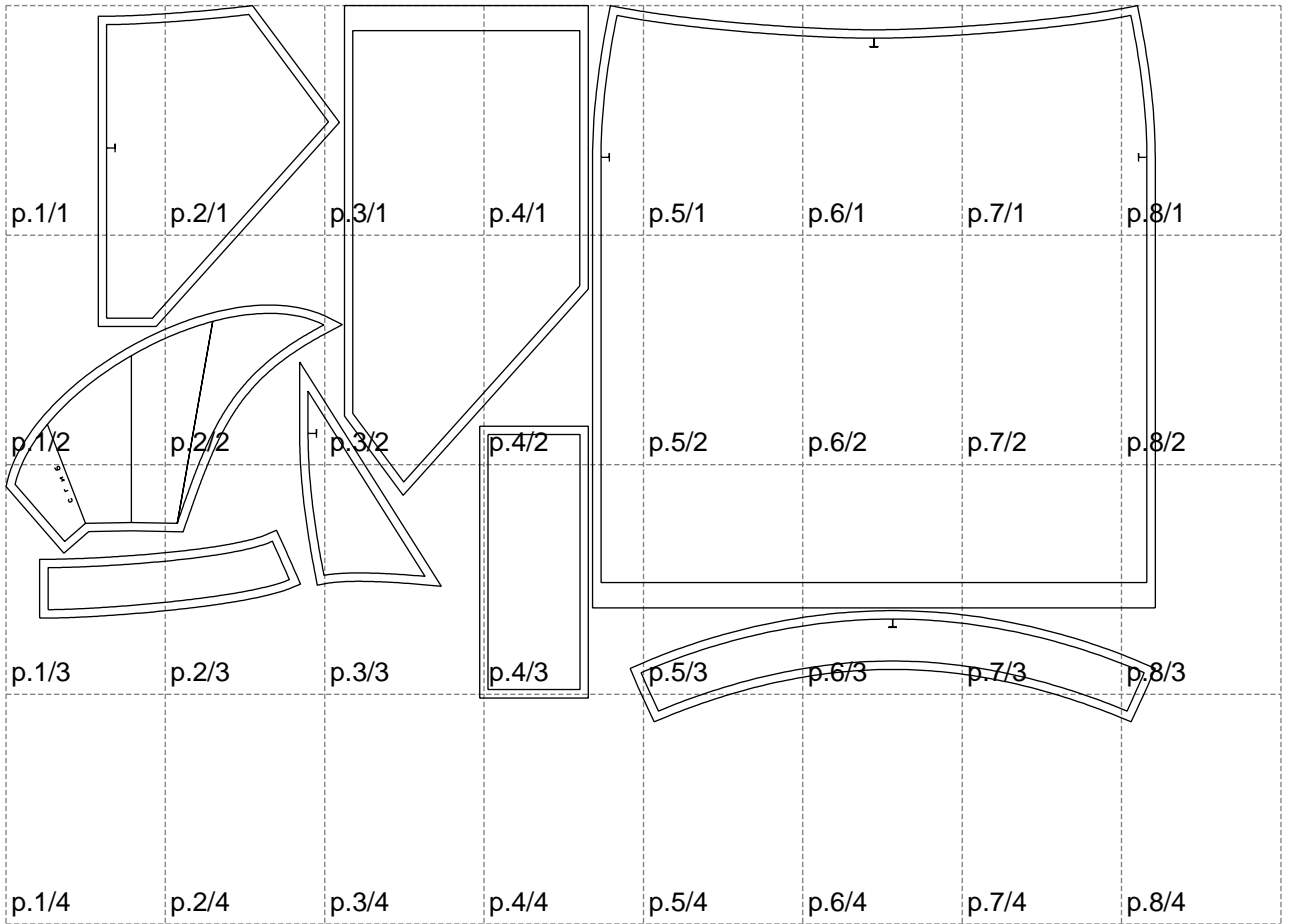

Not for print

Paper size: A4, size:1368.75 x853.02 mm

# Example

size:1499.00 x1367.37 mm

Maneken =1 ver.0

rz\_1=170

rz\_16=120

rz\_17=104

rz\_18=103.6

rz\_19=128

rz\_20=125.1

---

. . . . .  
. . . . .  
. . . . .