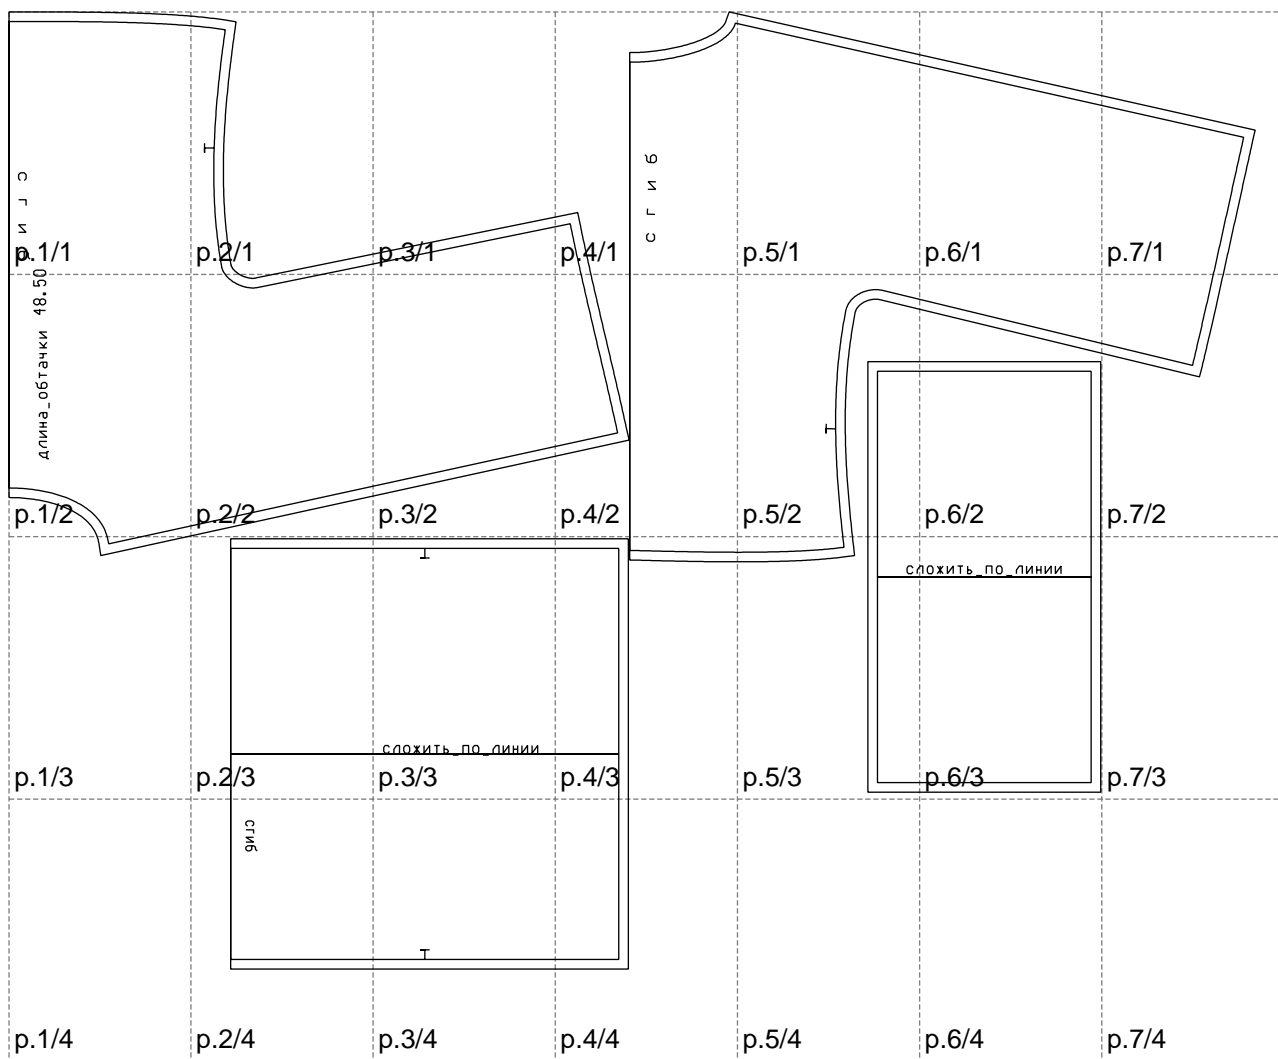

Not for print

Paper size: A4, size:1298.63 x997.30 mm

# Example

size:1318.22 x1025.11 mm

Maneken =1 ver.0

rz\_1=170

rz\_16=92

rz\_17=78.8

rz\_18=71.8

rz\_19=100

rz\_20=98.1

---

. . . . .  
. . . . .  
. . . . .