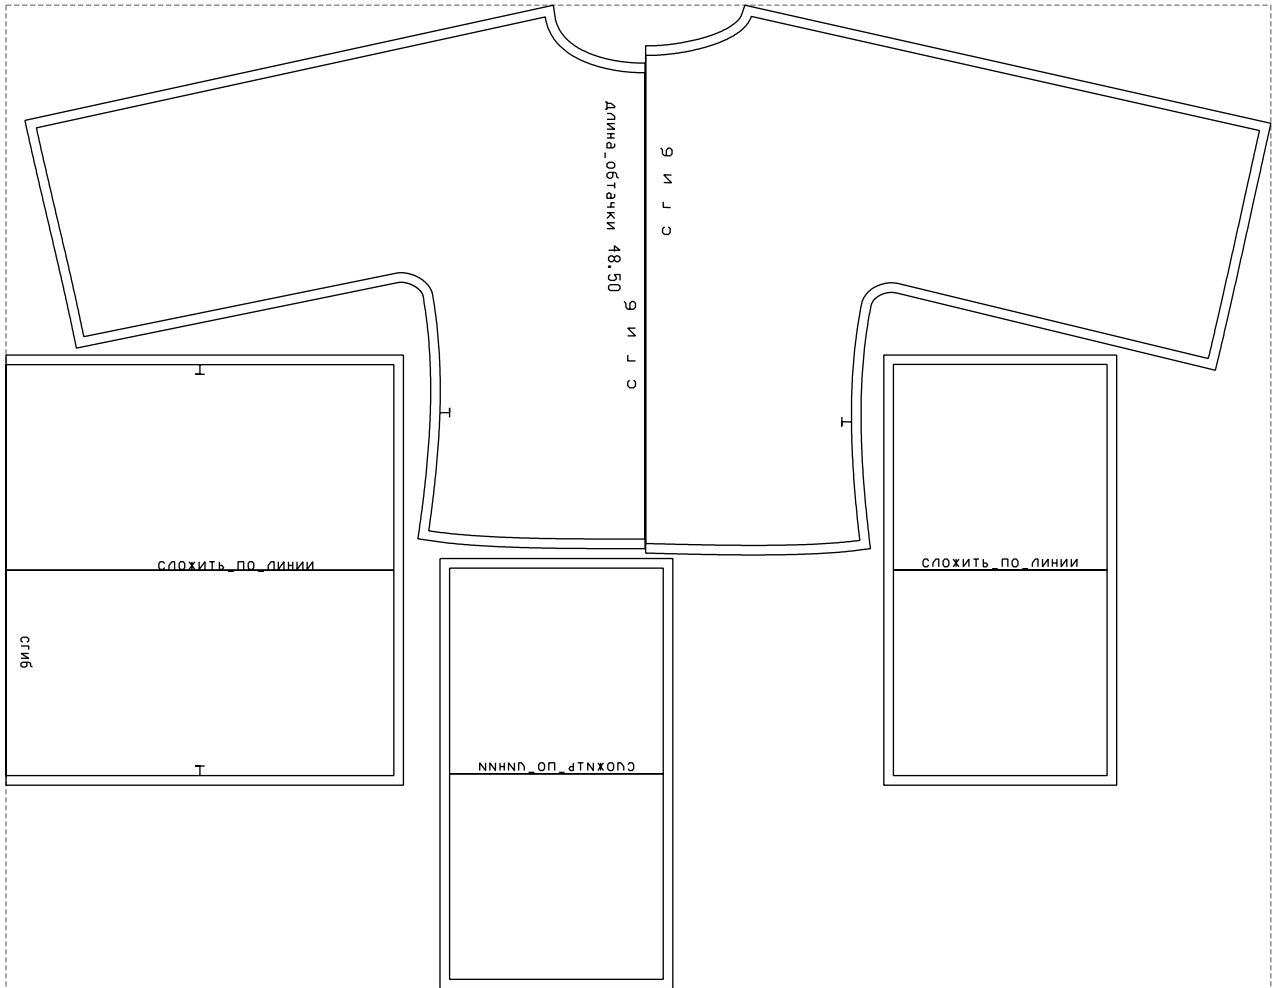

Not for print

Paper size: A4, size:1298.63 x997.30 mm

# Example

size:1318.22 x1025.11 mm

Maneken =1 ver.0

rz\_1=170

rz\_16=92

rz\_17=78.8

rz\_18=71.8

rz\_19=100

rz\_20=98.1

---

. . . . .  
. . . . .  
. . . . .