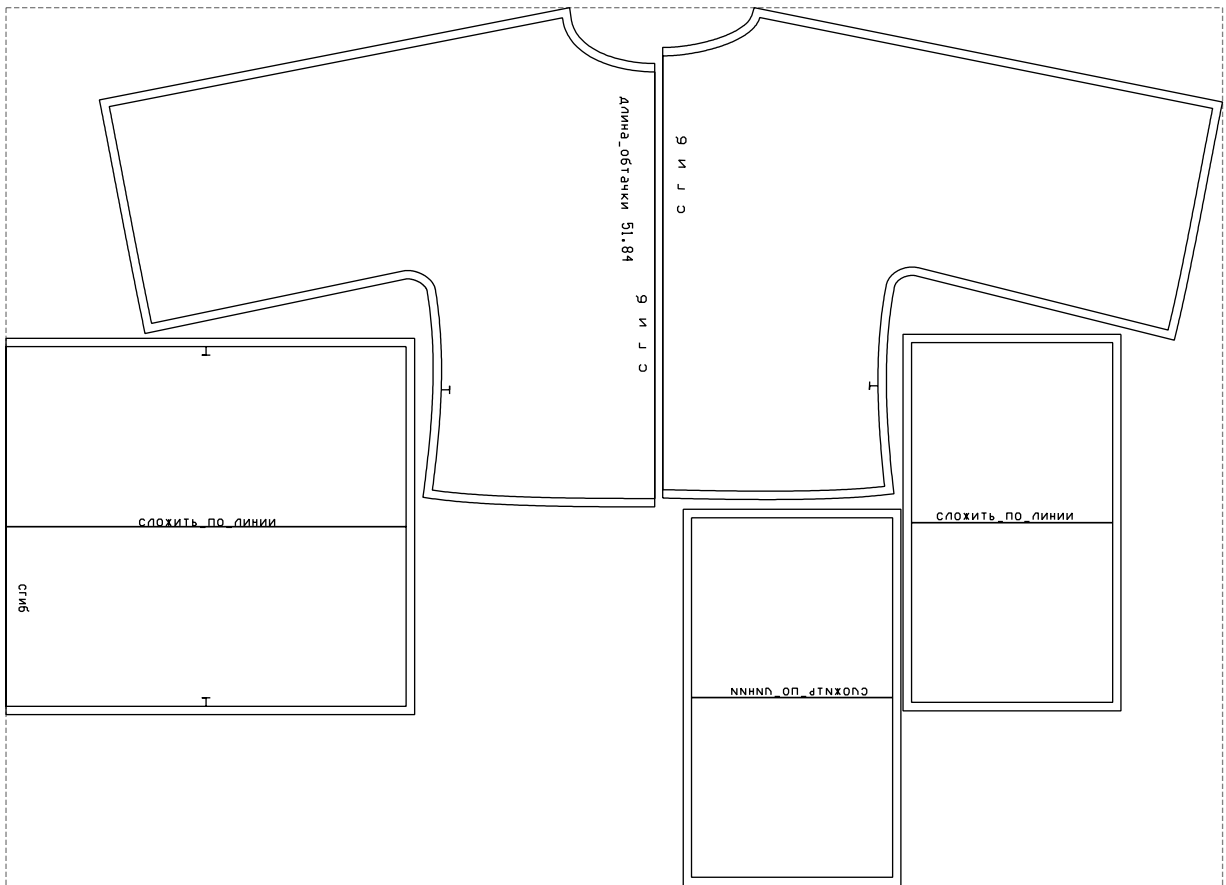

Not for print

Paper size: A4, size:1328.25 x1034.90 mm

# Example

size:1448.89 x1045.87 mm

Maneken =1 ver.0

rz\_1=170

rz\_16=108

rz\_17=92.5

rz\_18=89.2

rz\_19=116

rz\_20=113

---

. . . . .  
. . . . .  
. . . . .