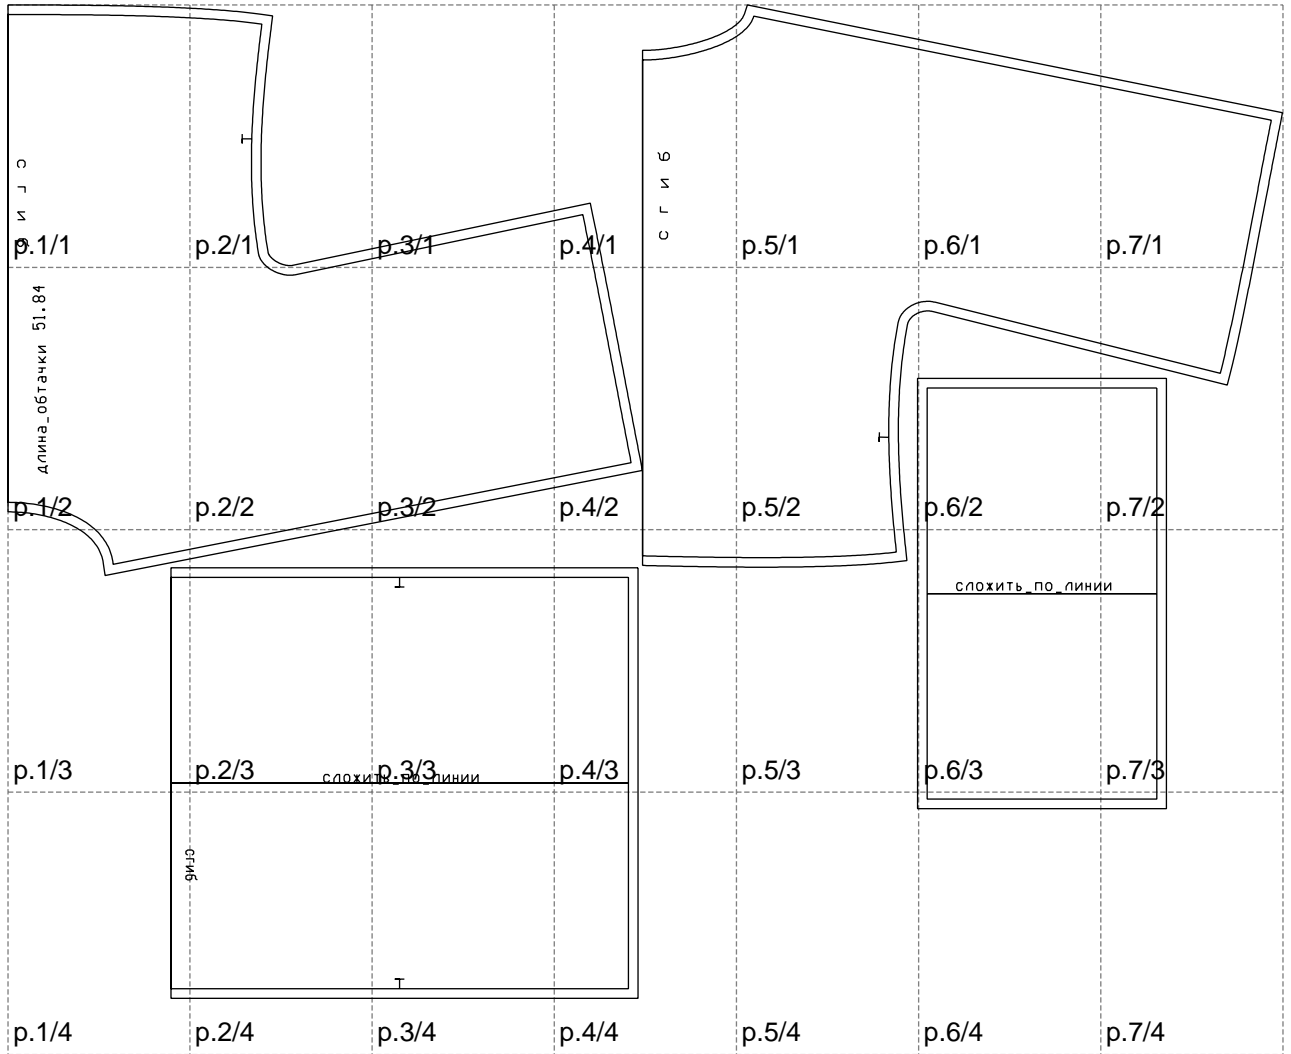

Not for print

Paper size: A4, size:1328.25 x1034.90 mm

# Example

size:1448.89 x1045.87 mm

Maneken =1 ver.0

rz\_1=170

rz\_16=108

rz\_17=92.5

rz\_18=89.2

rz\_19=116

rz\_20=113

---

. . . . .  
. . . . .  
. . . . .