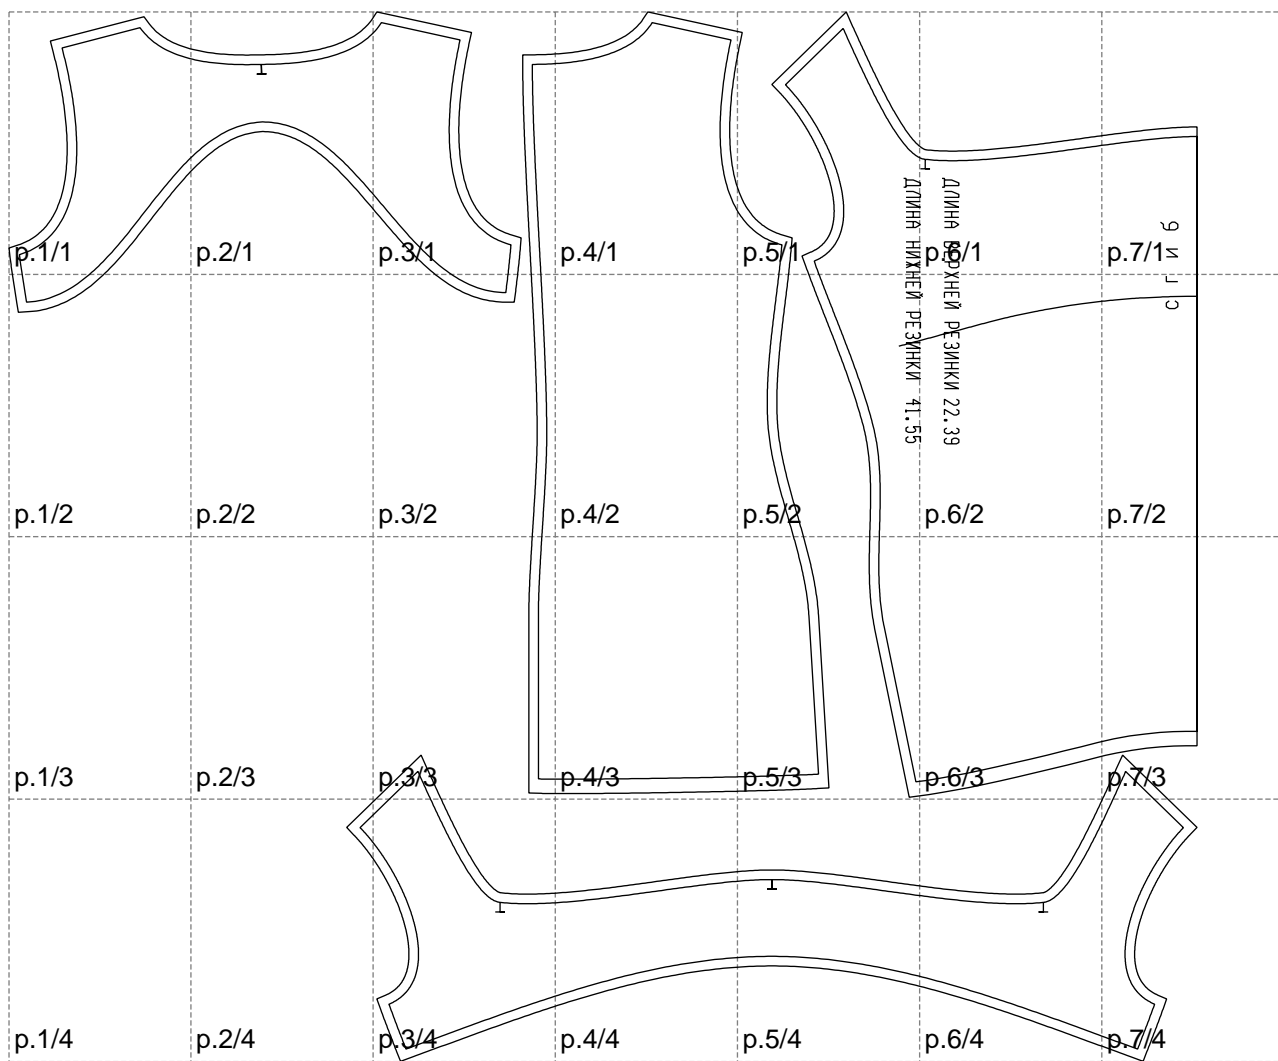

Not for print

Paper size: A4, size:1238.04 x1093.30 mm

# Example

size:1468.84 x1093.30 mm

Maneken =1 ver.0

rz\_1=170

rz\_16=96

rz\_17=82

rz\_18=76

rz\_19=104

rz\_20=101.8

---

. . . . .  
. . . . .  
. . . . .