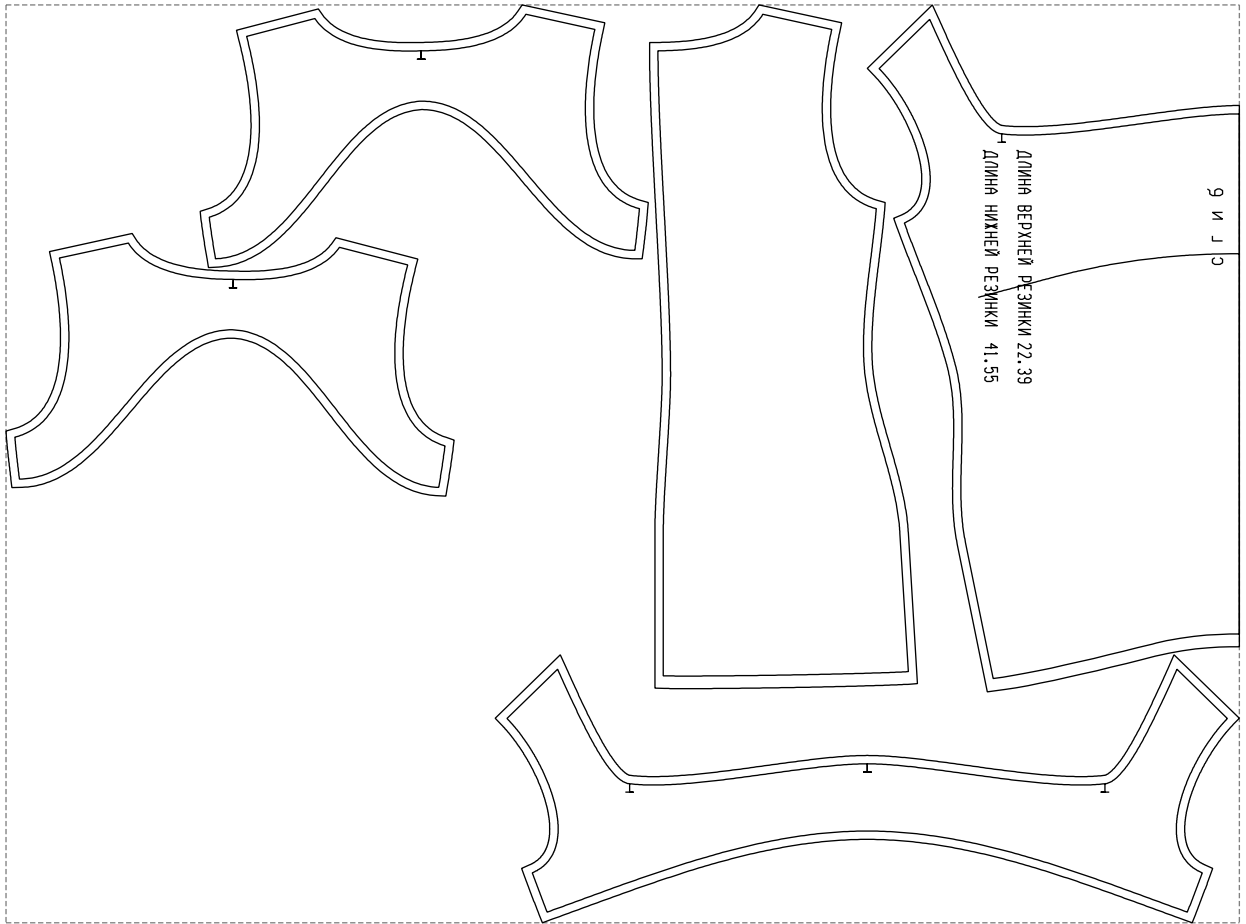

Not for print

Paper size: A4, size:1238.04 x1093.30 mm

# Example

size:1468.84 x1093.30 mm

Maneken =1 ver.0

rz\_1=170

rz\_16=96

rz\_17=82

rz\_18=76

rz\_19=104

rz\_20=101.8

---

. . . . .  
. . . . .  
. . . . .