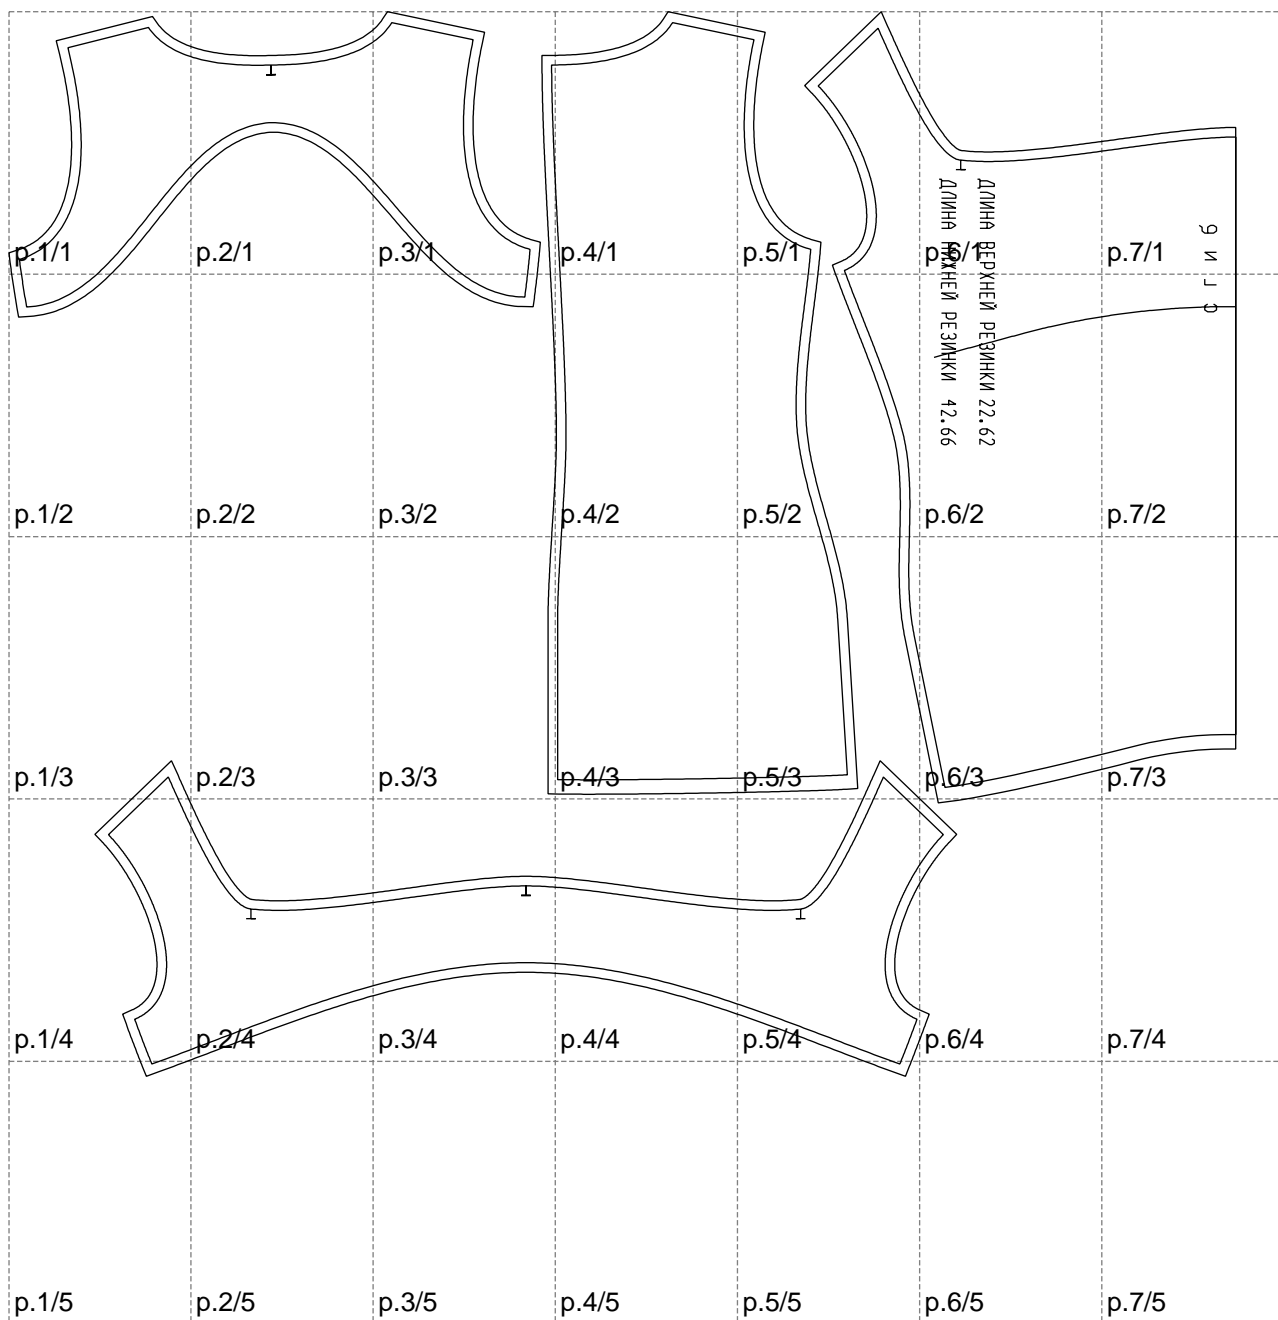

Not for print

Paper size: A4, size:1278.25 x1109.20 mm

Example

size:1488.94 x1109.20 mm

Maneken =1 ver.0

rz_1=170

rz_16=100

rz_17=85.4

rz_18=80.2

rz_19=108

rz_20=105.4

.
.
.