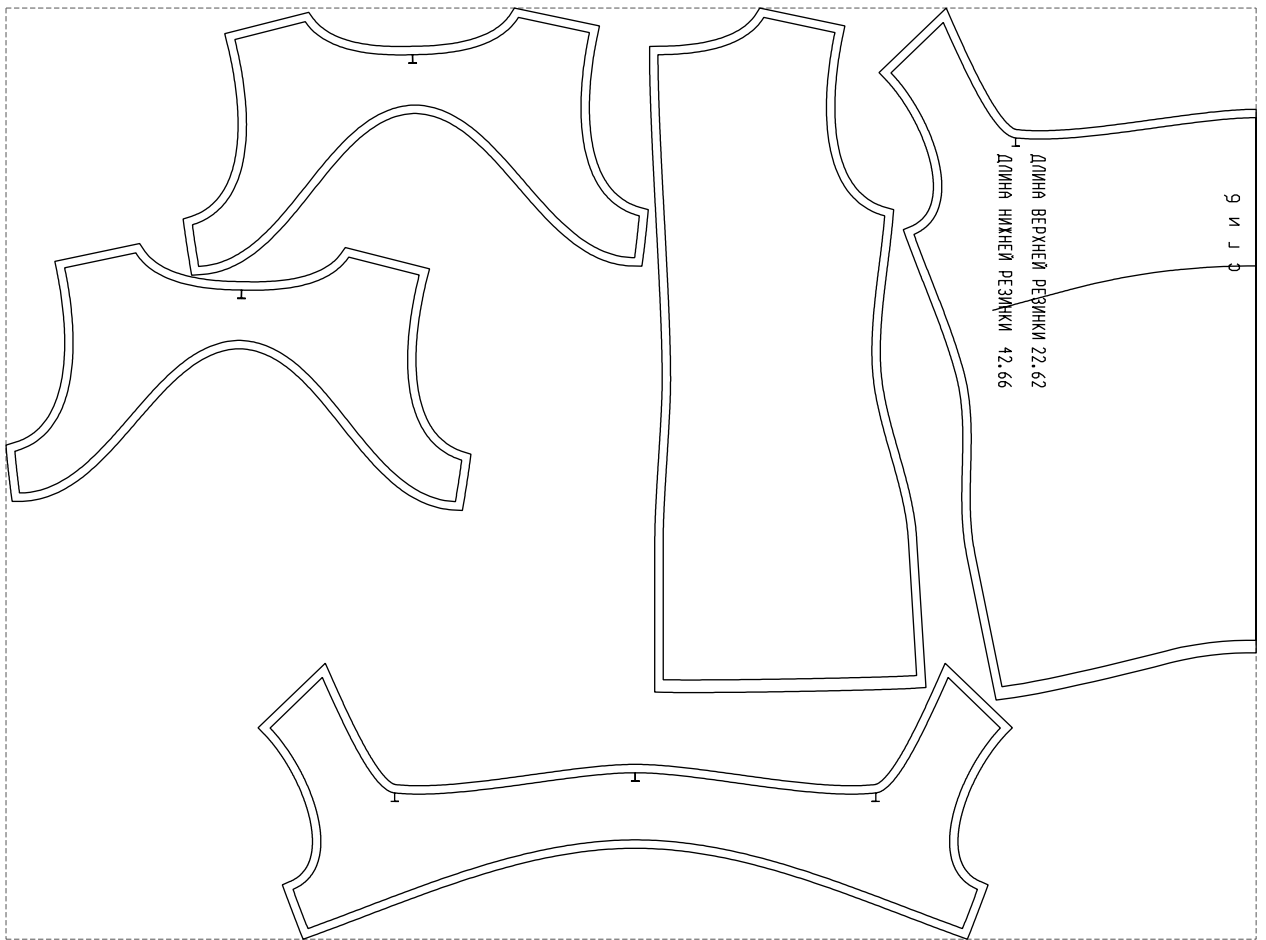

Not for print

Paper size: A4, size:1278.25 x1109.20 mm

Example

size:1488.94 x1109.20 mm

Maneken =1 ver.0

rz_1=170

rz_16=100

rz_17=85.4

rz_18=80.2

rz_19=108

rz_20=105.4

.
.
.