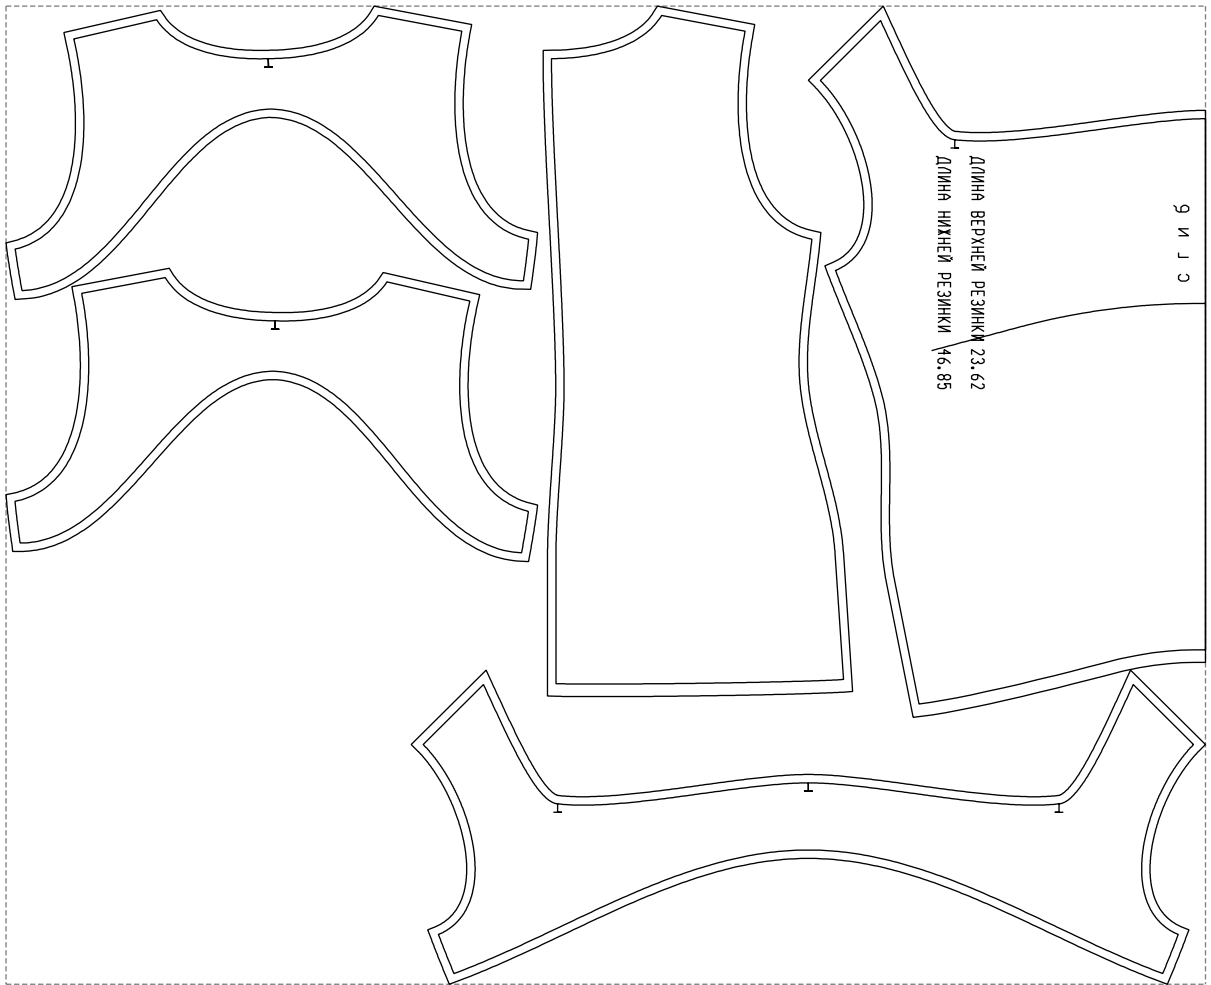

Not for print

Paper size: A4, size:1247.87 x1370.36 mm

# Example

size:1428.54 x1165.18 mm

Maneken =1 ver.0

rz\_1=170

rz\_16=116

rz\_17=100

rz\_18=98.8

rz\_19=124

rz\_20=121

---

. . . . .  
. . . . .  
. . . . .