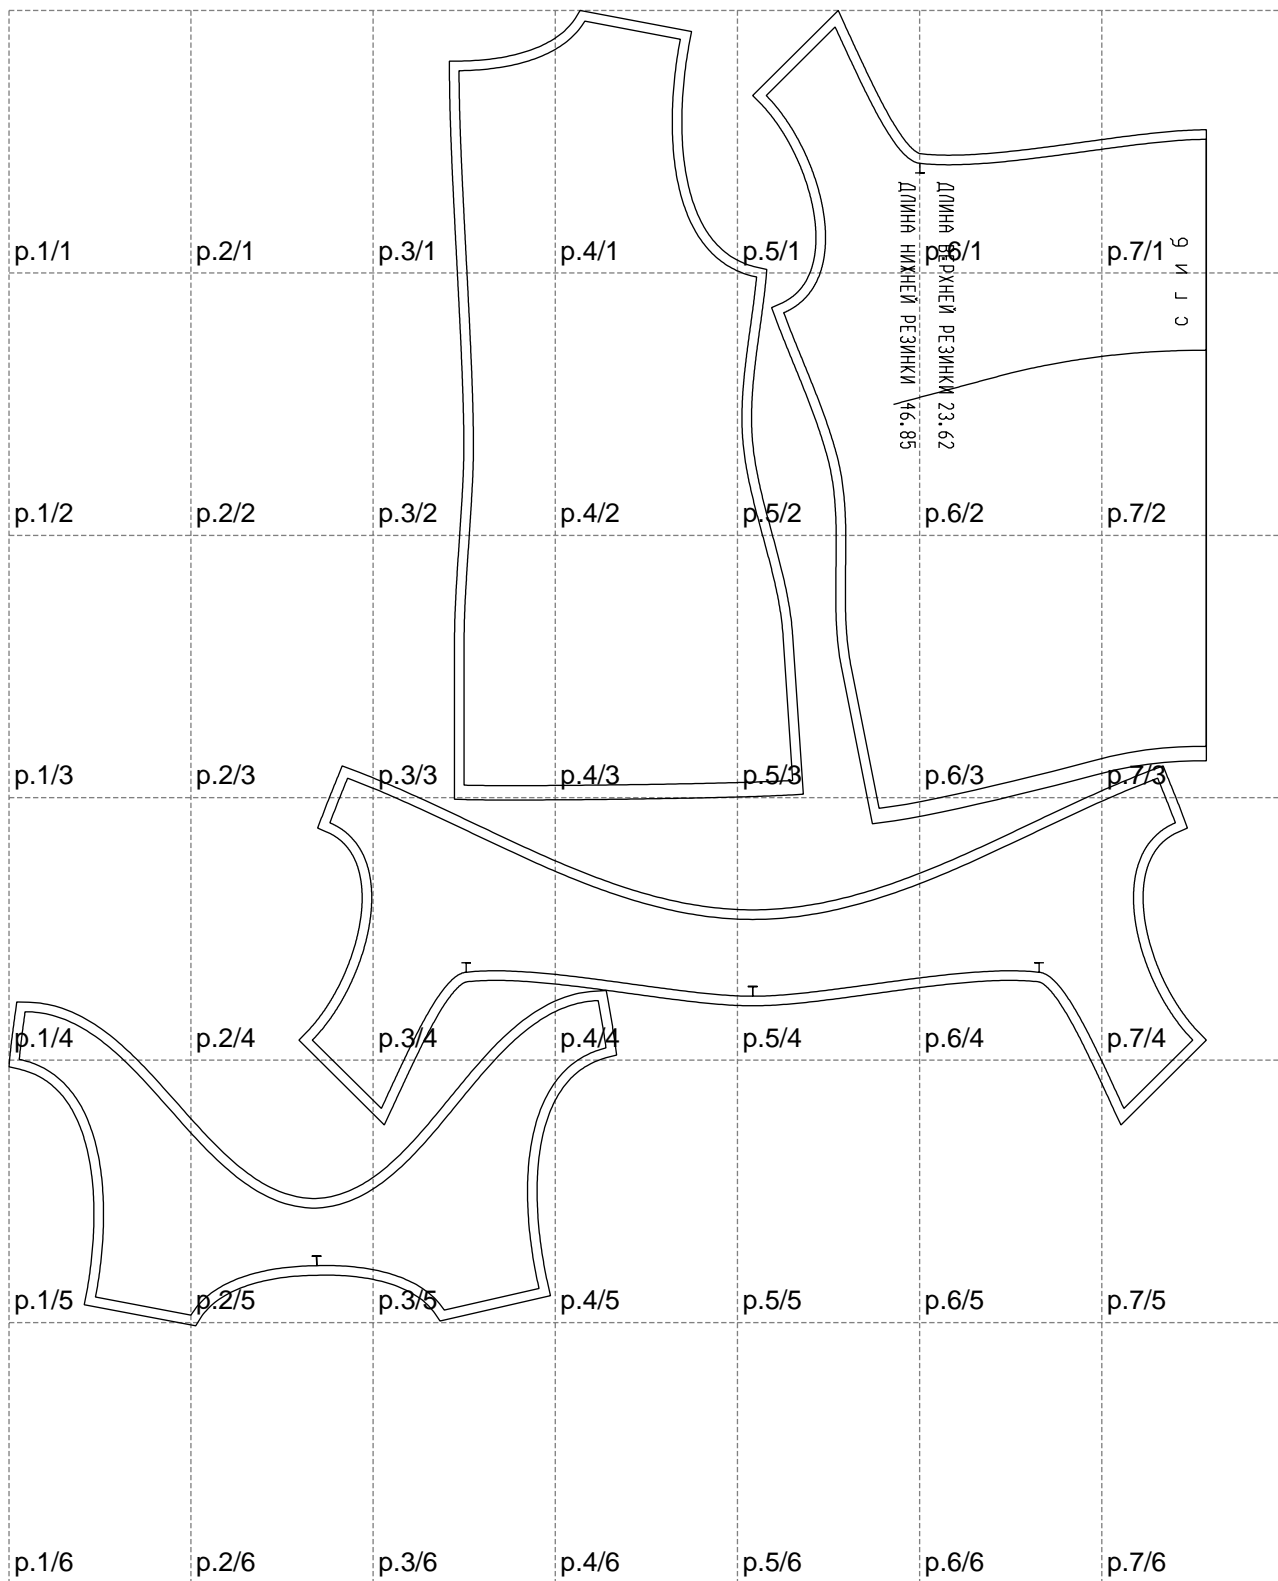

Not for print

Paper size: A4, size:1247.87 x1370.36 mm

# Example

size:1428.54 x1165.18 mm

Maneken =1 ver.0

rz\_1=170

rz\_16=116

rz\_17=100

rz\_18=98.8

rz\_19=124

rz\_20=121

---

. . . . .  
. . . . .  
. . . . .