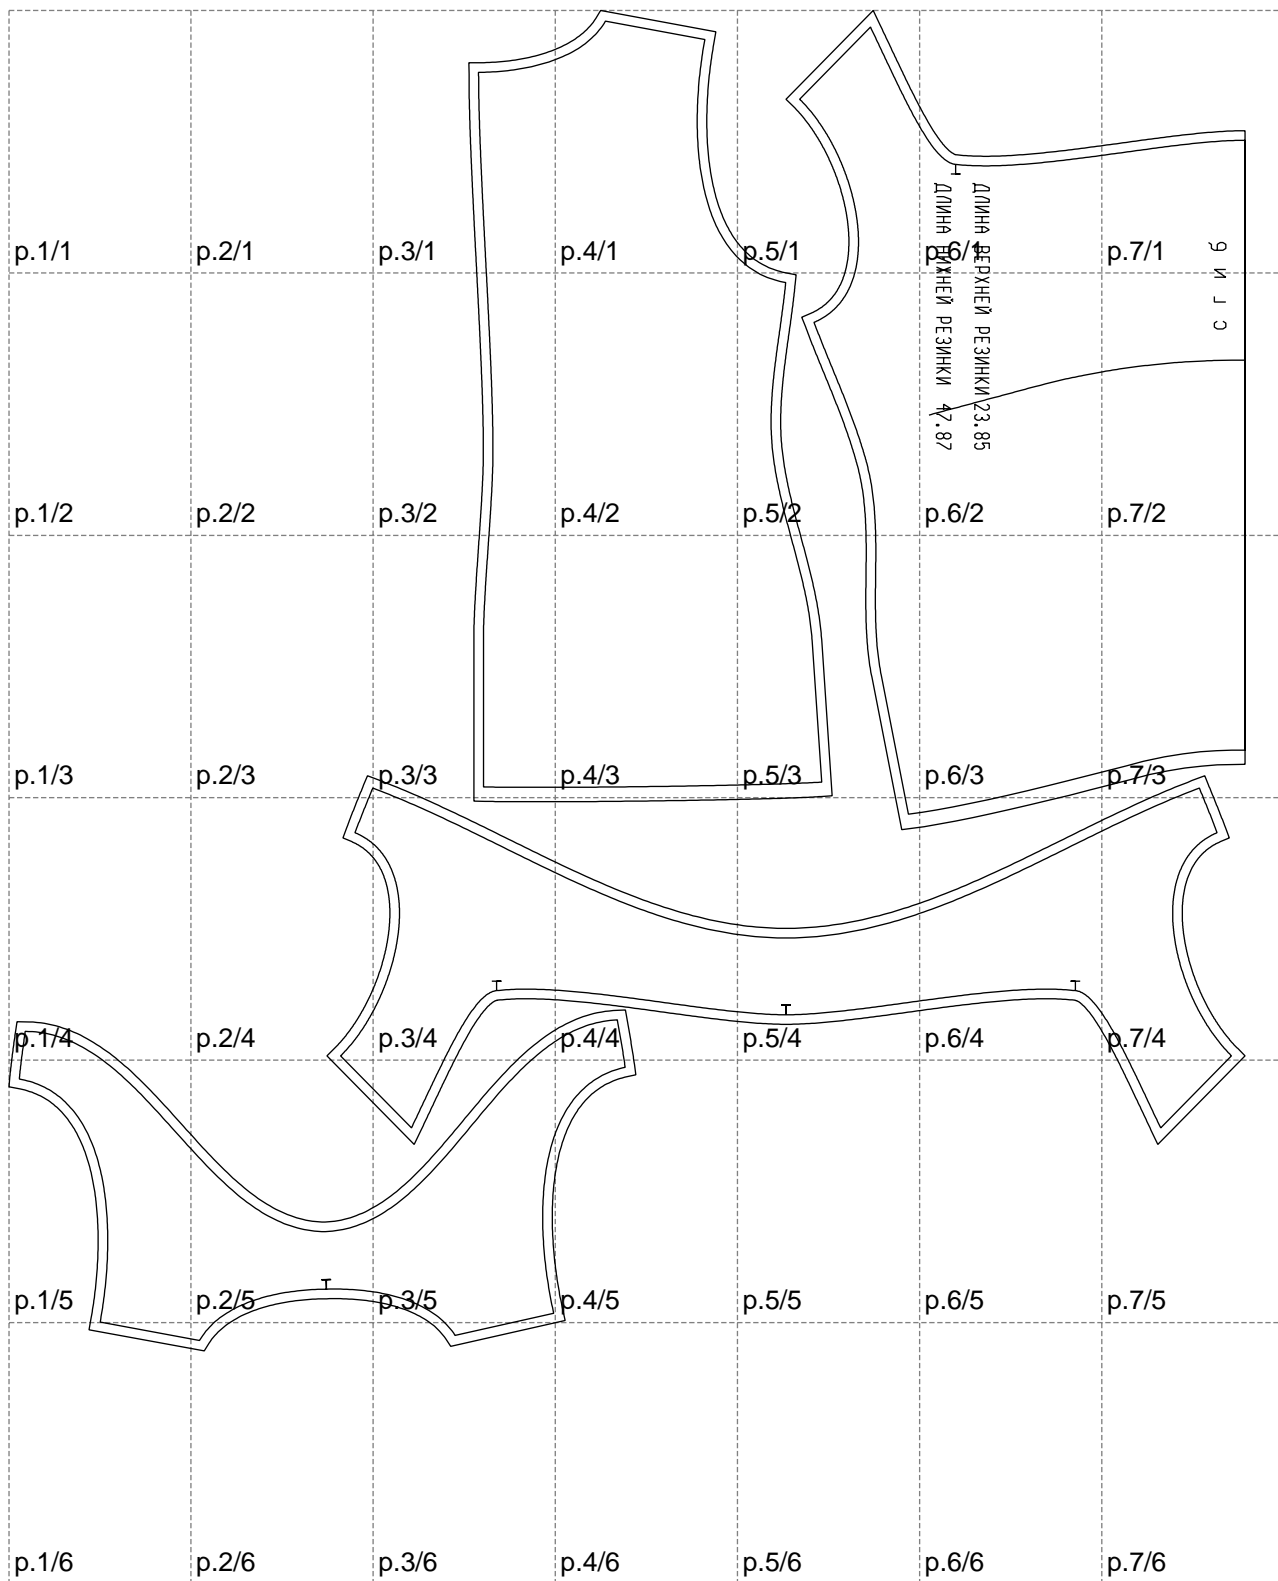

Not for print

Paper size: A4, size:1288.15 x1396.63 mm

# Example

size:1468.80 x1189.43 mm

Maneken =1 ver.0

rz\_1=170

rz\_16=120

rz\_17=104

rz\_18=103.6

rz\_19=128

rz\_20=125.1

---

. . . . .  
. . . . .  
. . . . .