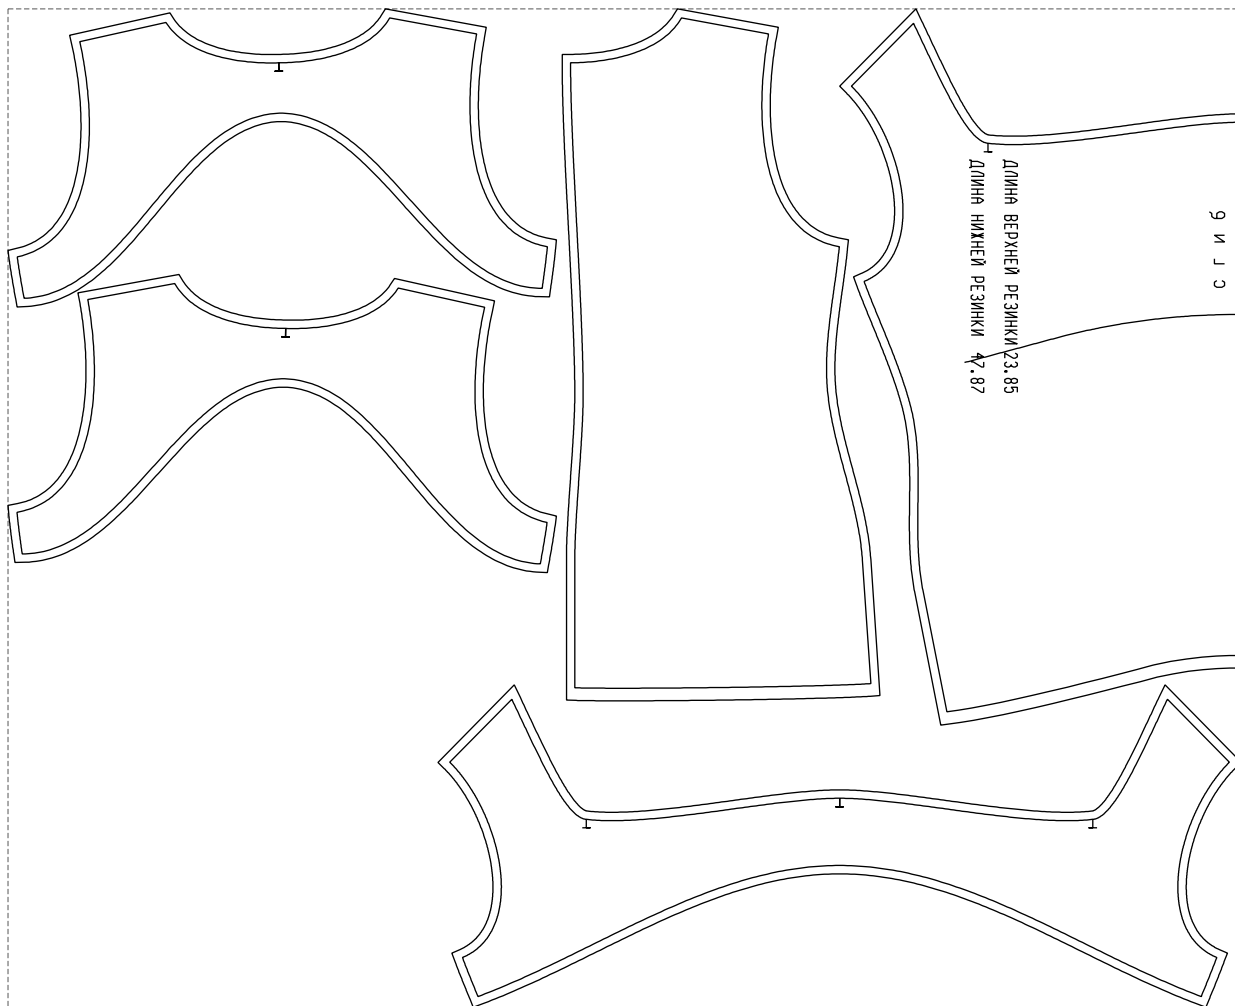

Not for print

Paper size: A4, size:1288.15 x1396.63 mm

# Example

size:1468.80 x1189.43 mm

Maneken =1 ver.0

rz\_1=170

rz\_16=120

rz\_17=104

rz\_18=103.6

rz\_19=128

rz\_20=125.1

---

. . . . .  
. . . . .  
. . . . .