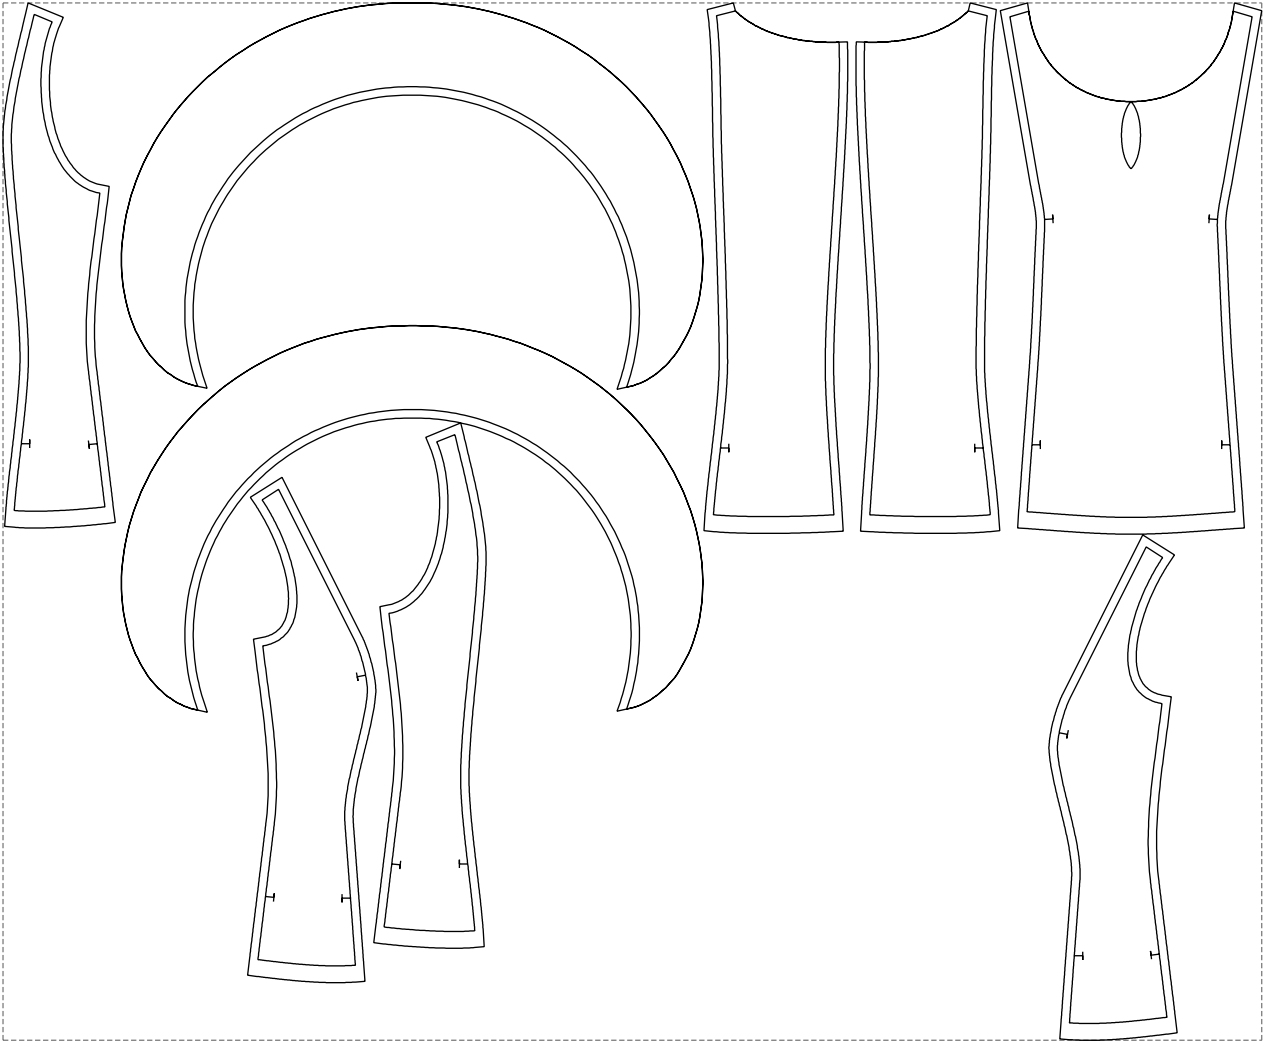

# Example

size:1499.00 x1235.82 mm

Maneken =1 ver.0

rz\_1=170

rz\_16=88

rz\_17=75.6

rz\_18=67.6

rz\_19=96