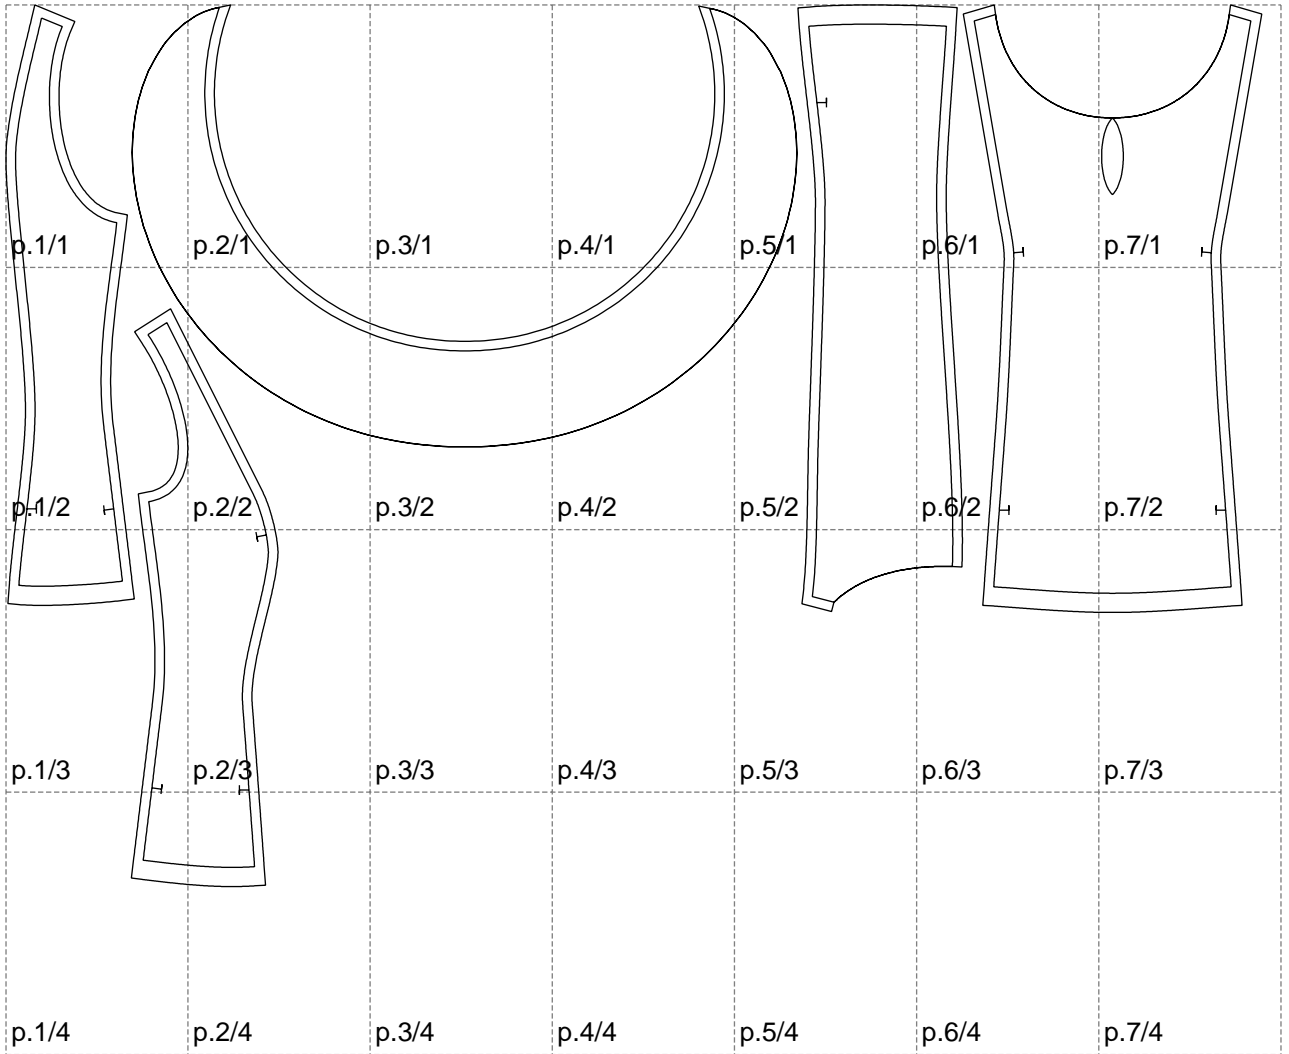

Not for print

Paper size: A4, size:1308.63 x918.58 mm

# Example

size:1499.00 x1235.82 mm

Maneken =1 ver.0

rz\_1=170

rz\_16=88

rz\_17=75.6

rz\_18=67.6

rz\_19=96

rz\_20=94.6

---

. . . . .  
. . . . .  
. . . . .