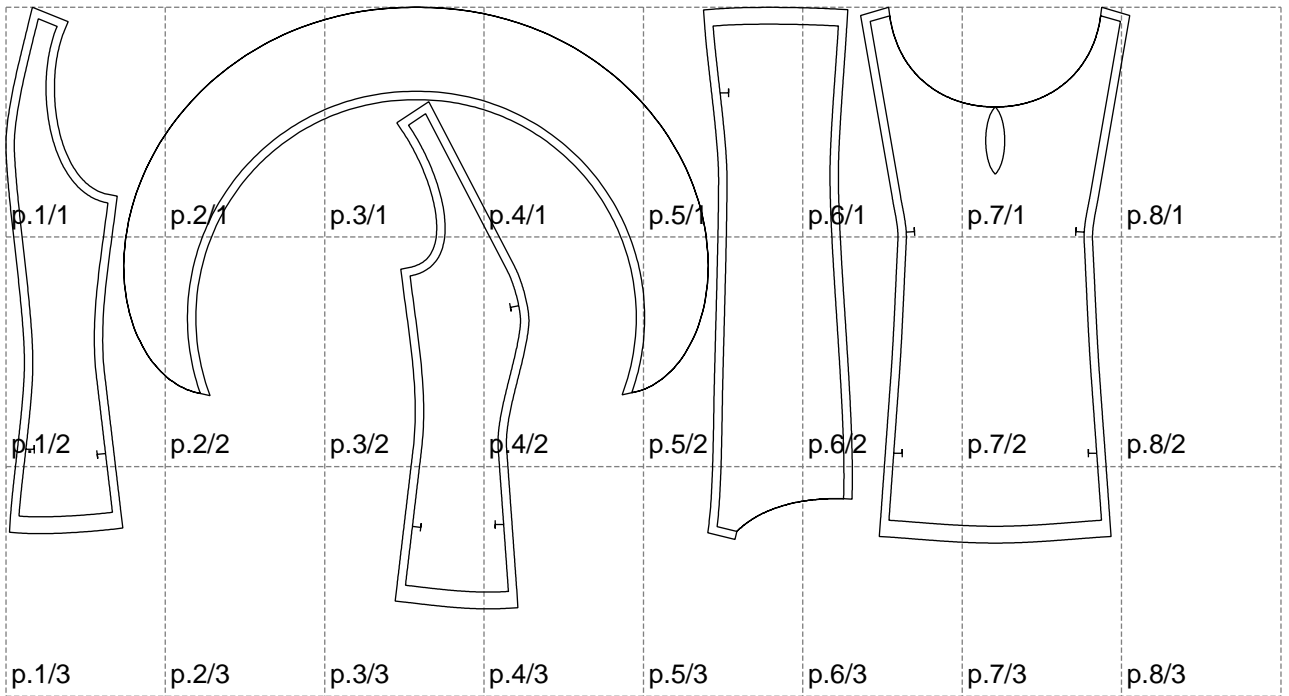

Not for print

Paper size: A4, size:1338.53 x716.29 mm

Example

size:1388.60 x1240.76 mm

Maneken =1 ver.0

rz_1=170

rz_16=92

rz_17=78.8

rz_18=71.8

rz_19=100

rz_20=98.1

.
.
.