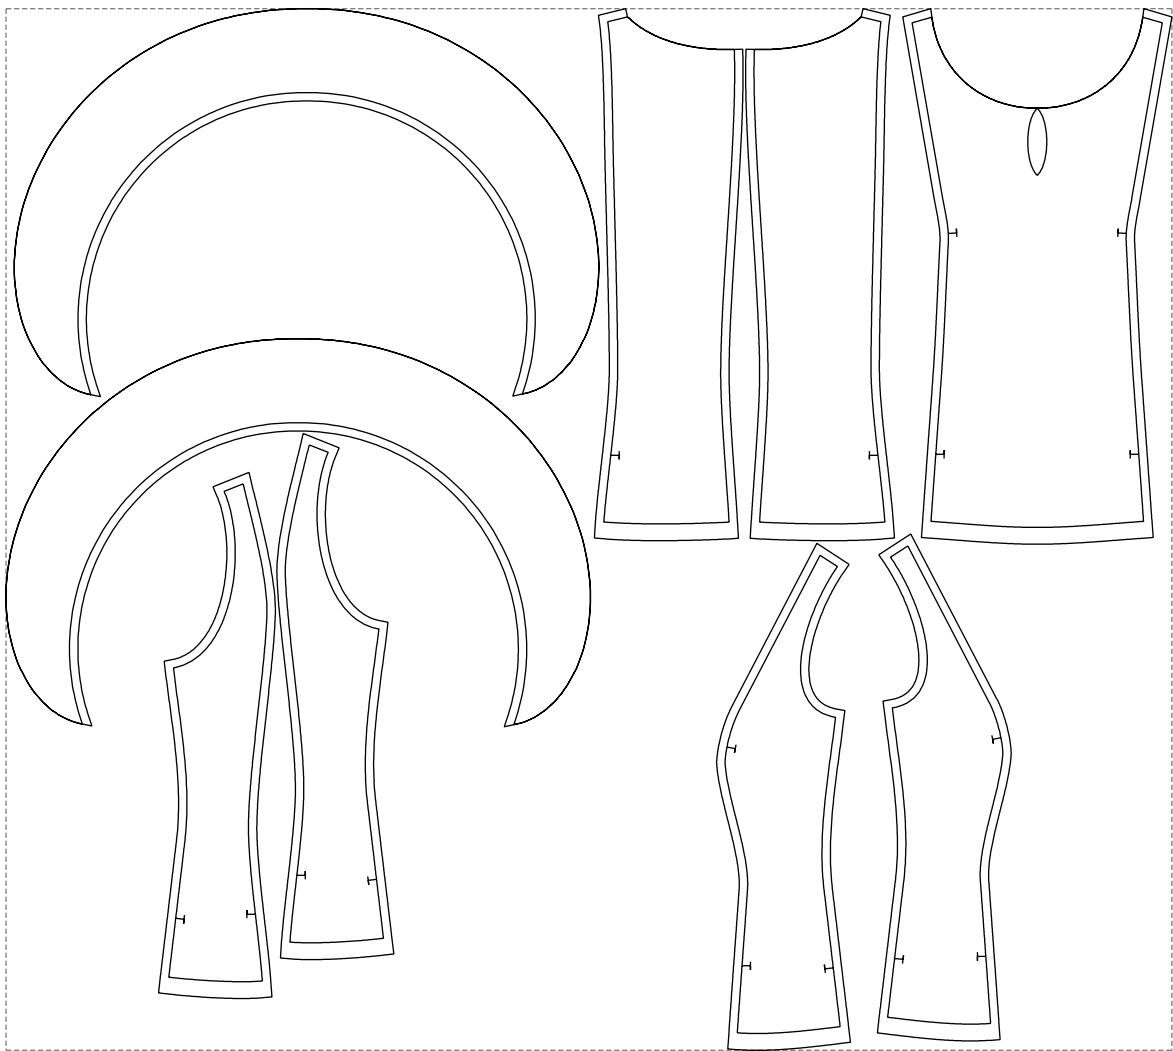

Not for print

Paper size: A4, size:1338.53 x716.29 mm

Example

size:1388.60 x1240.76 mm

Maneken =1 ver.0

rz_1=170

rz_16=92

rz_17=78.8

rz_18=71.8

rz_19=100

rz_20=98.1

.
.
.