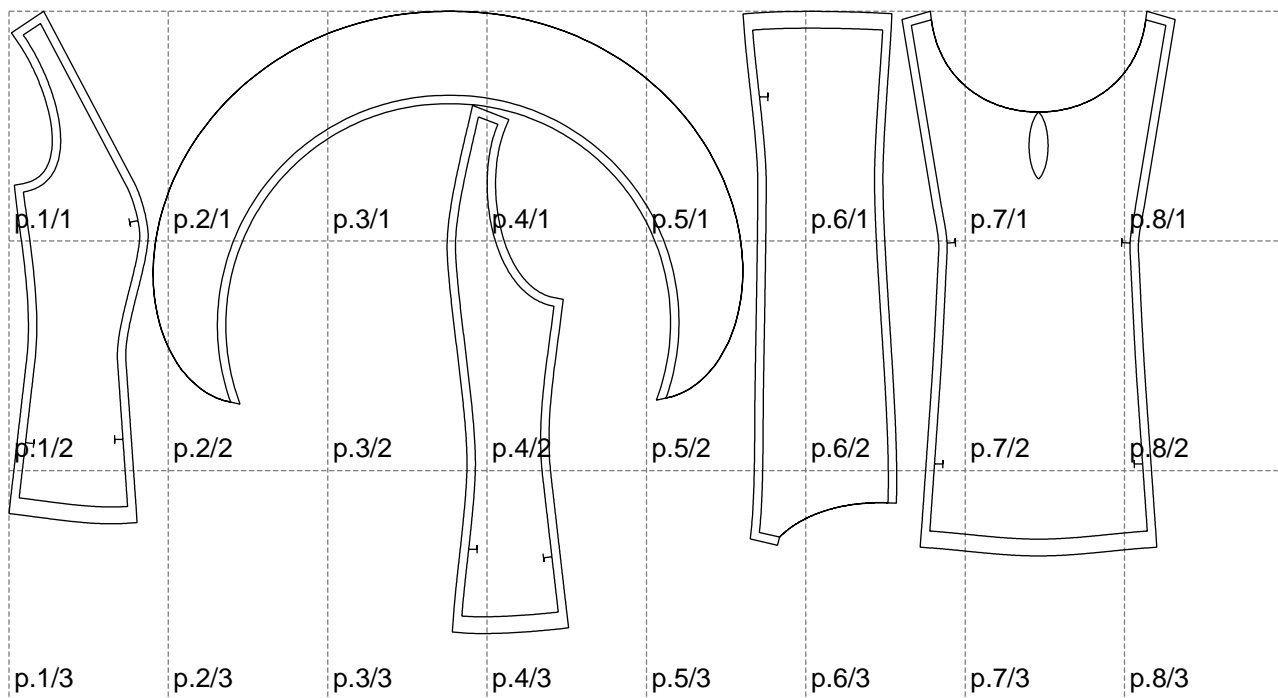

Not for print

Paper size: A4, size:1388.98 x740.91 mm

# Example

size:1499.00 x1266.12 mm

Maneken =1 ver.0

rz\_1=170

rz\_16=96

rz\_17=82

rz\_18=76

rz\_19=104

rz\_20=101.8

---

. . . . .  
. . . . .  
. . . . .