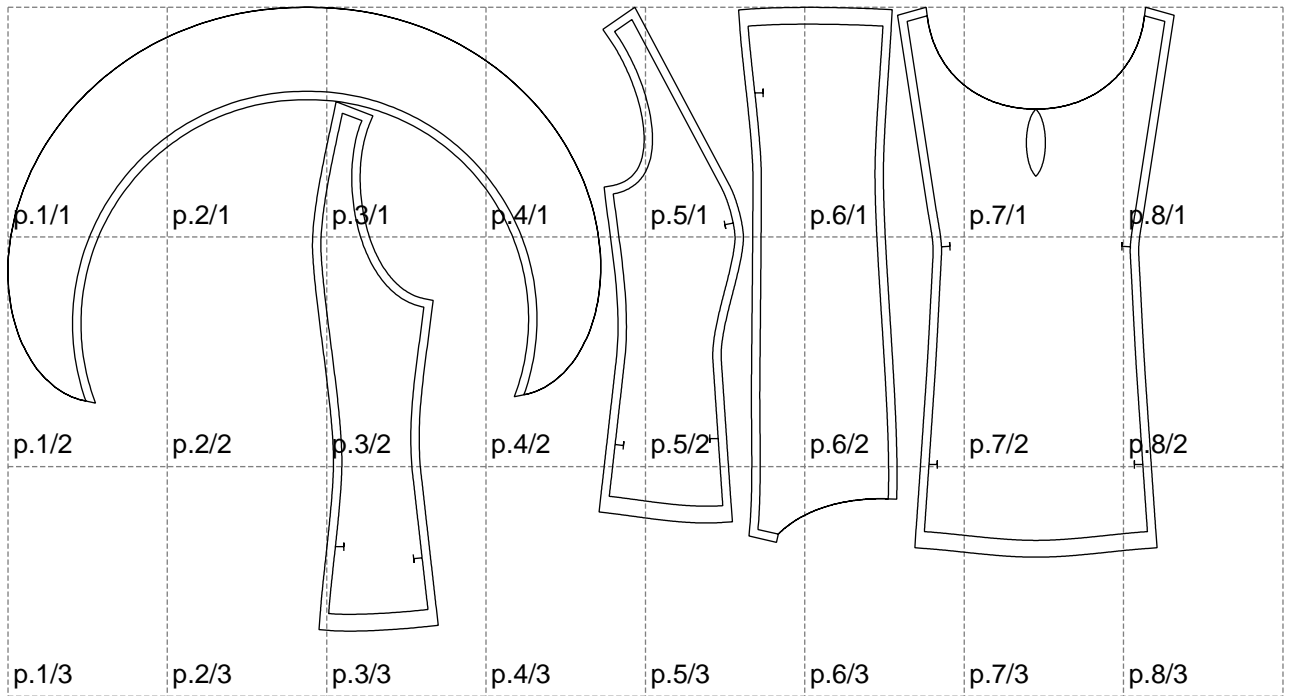

Not for print

Paper size: A4, size:1388.96 x742.77 mm

# Example

size:1368.10 x1444.92 mm

Maneken =1 ver.0

rz\_1=170

rz\_16=100

rz\_17=85.4

rz\_18=80.2

rz\_19=108

rz\_20=105.4

---

. . . . .  
. . . . .  
. . . . .