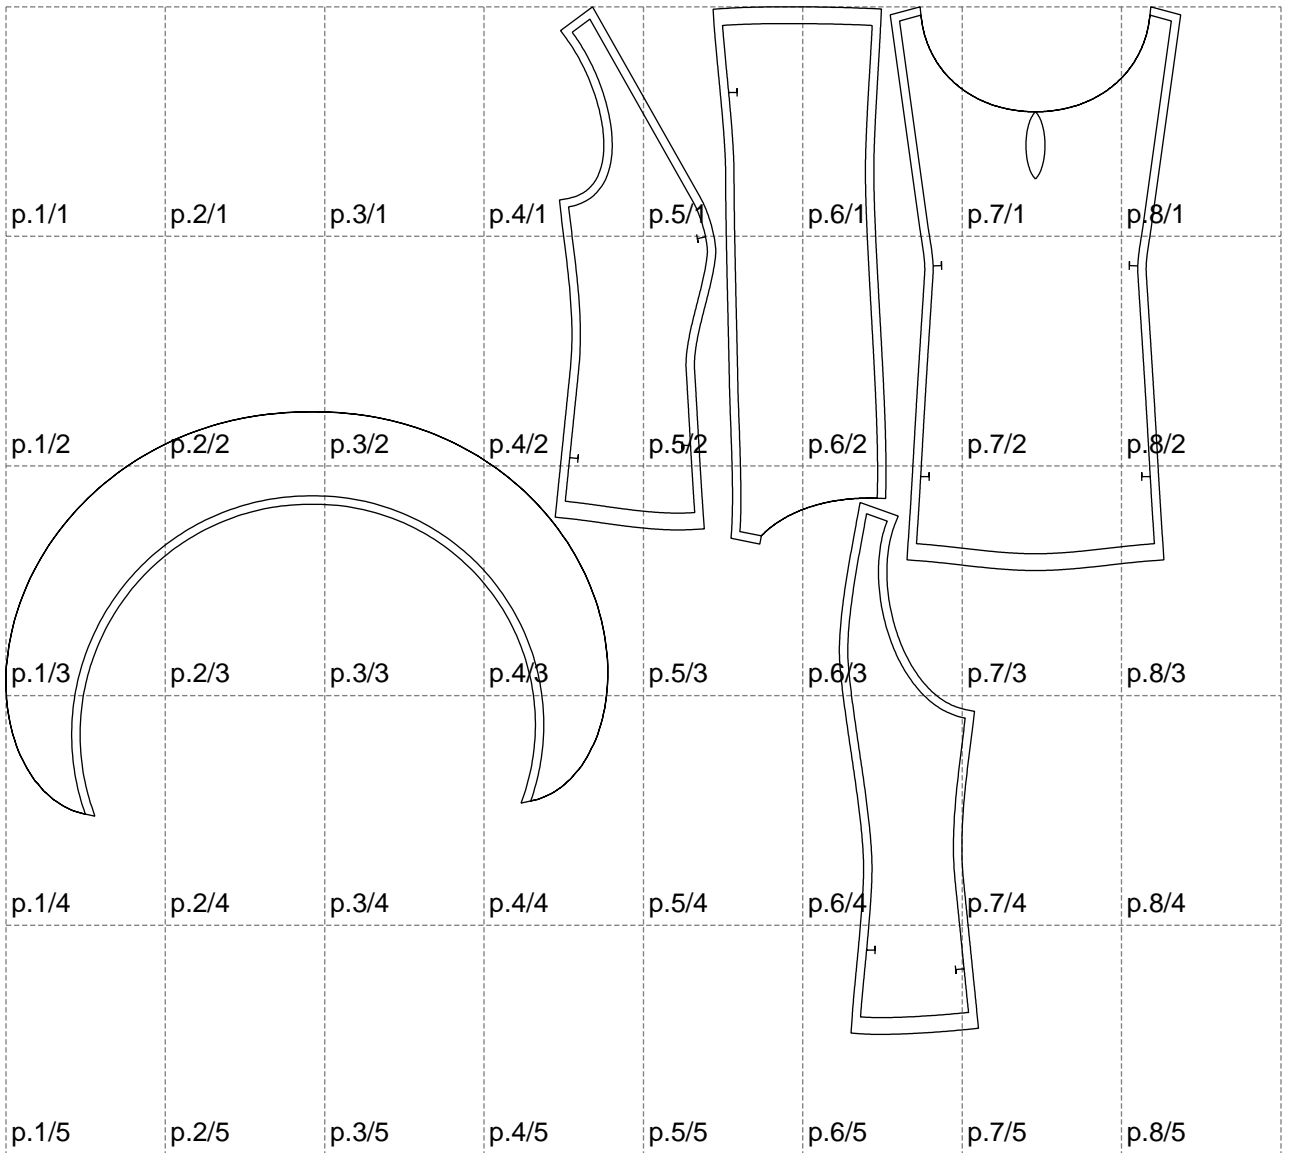

Not for print

Paper size: A4, size:1399.00 x1223.67 mm

# Example

size:1488.98 x1417.65 mm

Maneken =1 ver.0

rz\_1=170

rz\_16=112

rz\_17=96.2

rz\_18=94

rz\_19=120

rz\_20=117

---

. . . . .  
. . . . .  
. . . . .