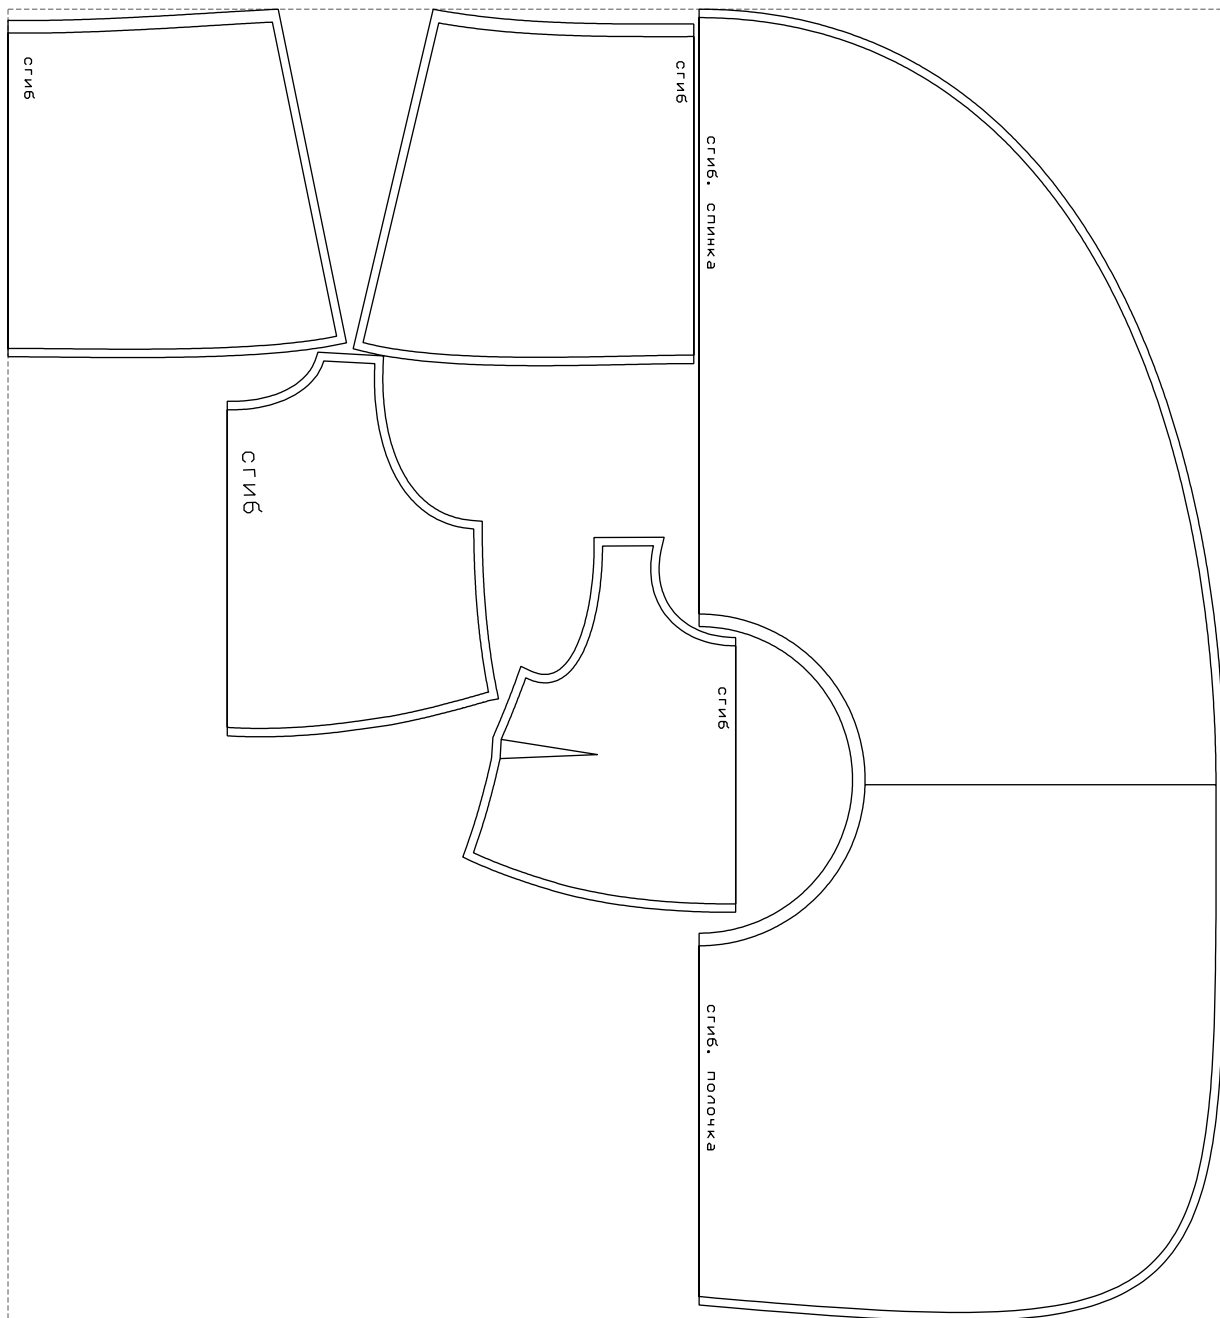

Not for print

Paper size: A4, size:1399.00 x1562.29 mm

# Example

size:1448.73 x1562.29 mm

Maneken =1 ver.0

rz\_1=170

rz\_16=92

rz\_17=78.8

rz\_18=71.8

rz\_19=100

rz\_20=98.1

---

. . . . .  
. . . . .  
. . . . .