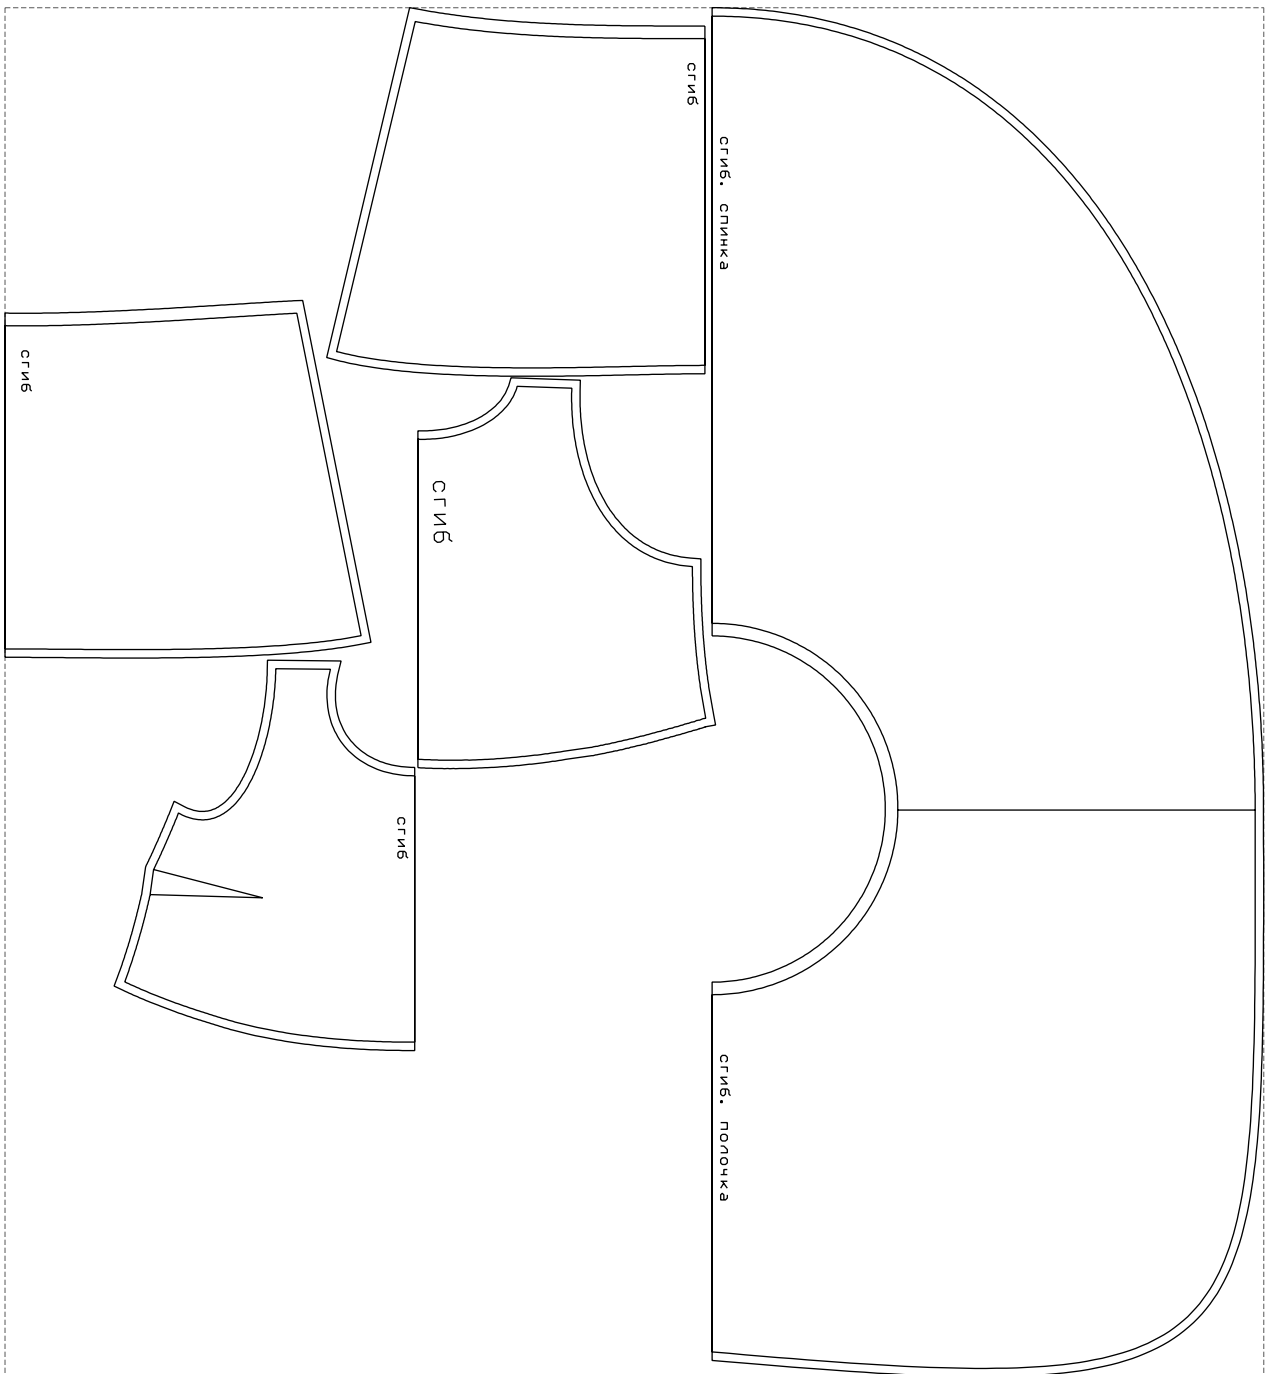

Not for print

Paper size: A4, size:1399.00 x1767.11 mm

# Example

size:1499.00 x1630.81 mm

Maneken =1 ver.0

rz\_1=170

rz\_16=104

rz\_17=88.9

rz\_18=84.4

rz\_19=112

rz\_20=109.3

---

. . . . .  
. . . . .  
. . . . .