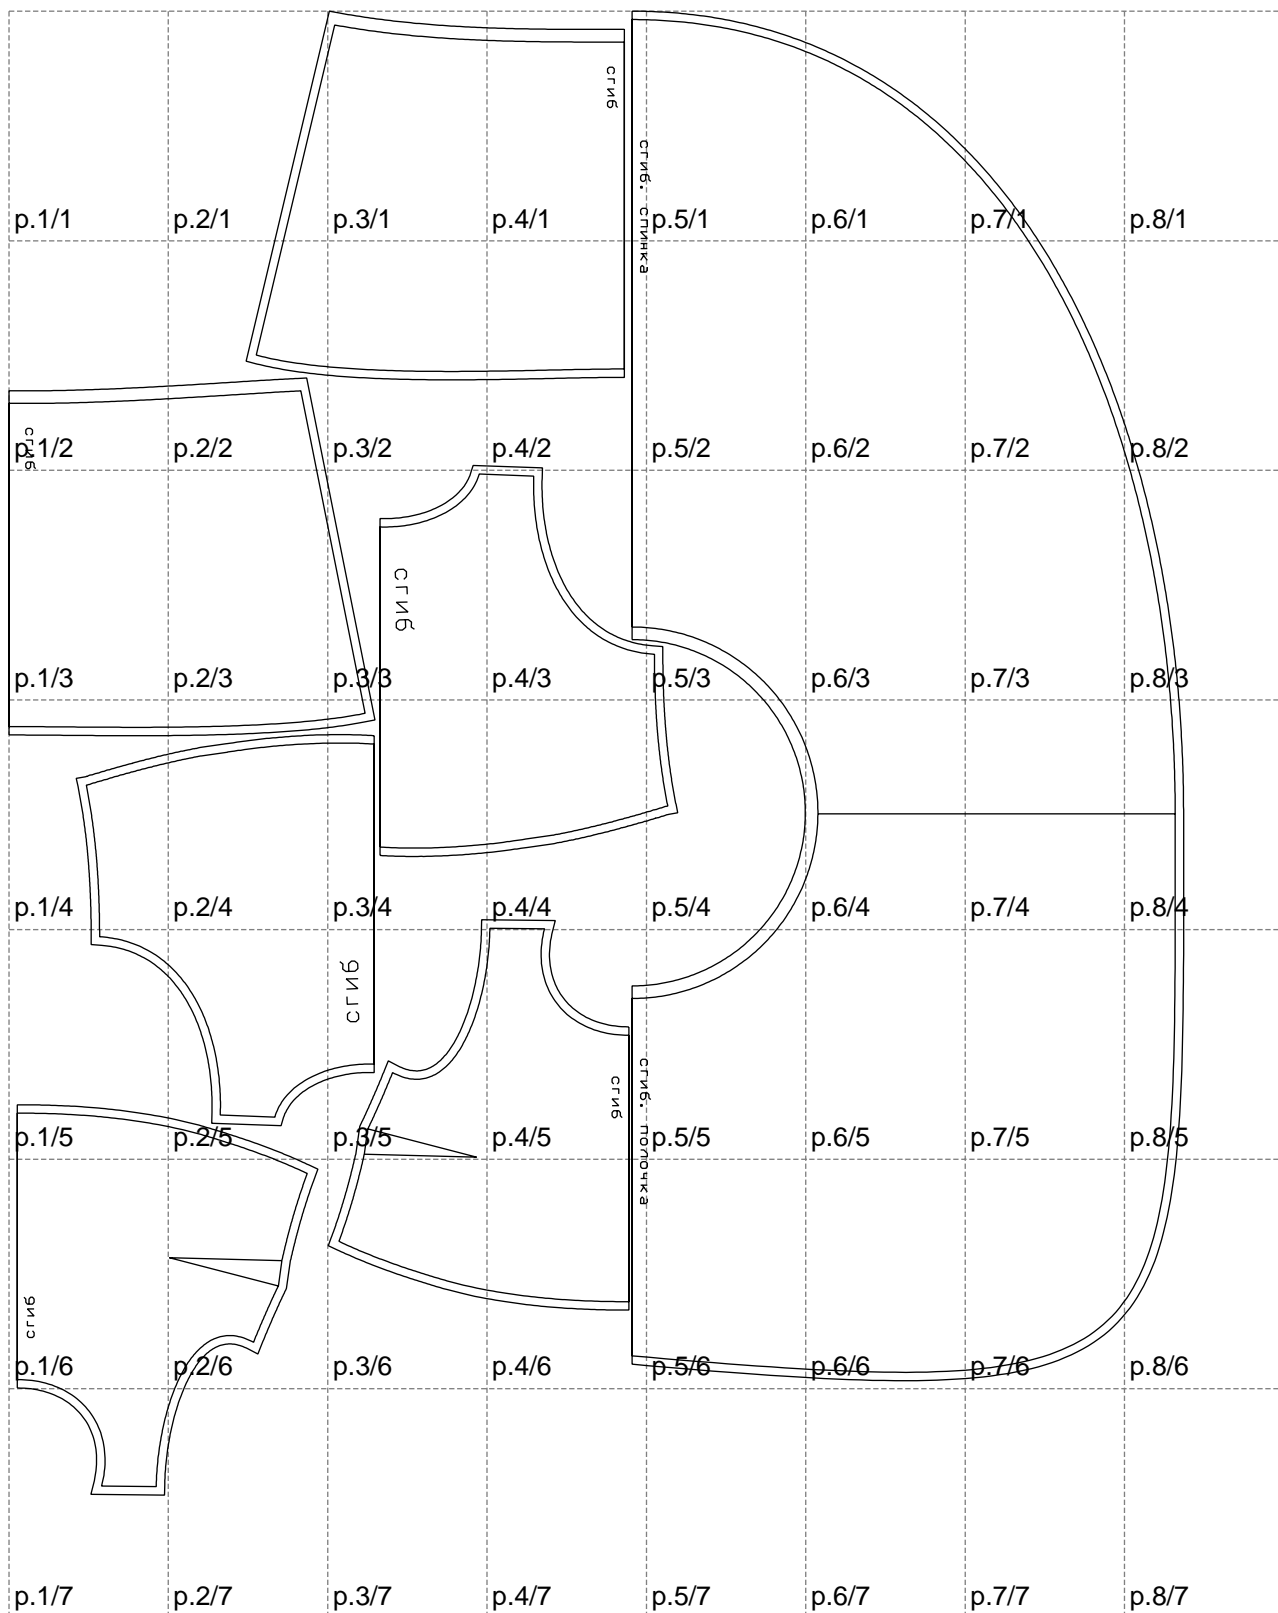

Not for print

Paper size: A4, size:1399.00 x1767.11 mm

# Example

size:1499.00 x1630.81 mm

Maneken =1 ver.0

rz\_1=170

rz\_16=104

rz\_17=88.9

rz\_18=84.4

rz\_19=112

rz\_20=109.3

---

. . . . .  
. . . . .  
. . . . .