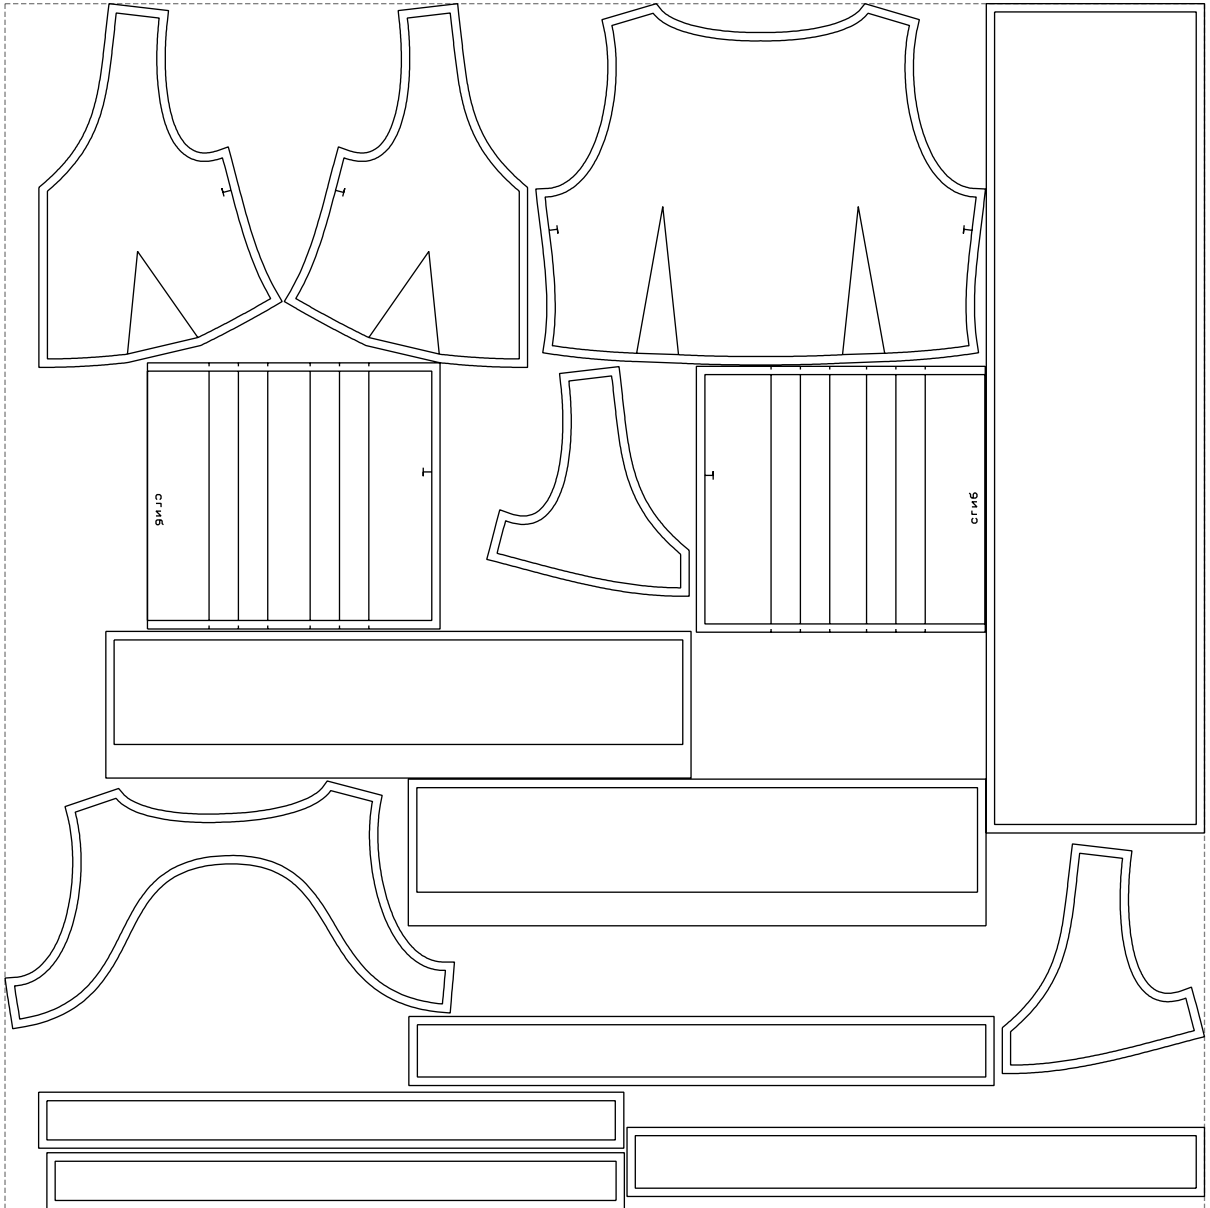

Not for print

Paper size: A4, size:1399.00 x1332.86 mm

# Example

size:1428.73 x1435.67 mm

Maneken =1 ver.0

rz\_1=170

rz\_16=92

rz\_17=78.8

rz\_18=71.8

rz\_19=100