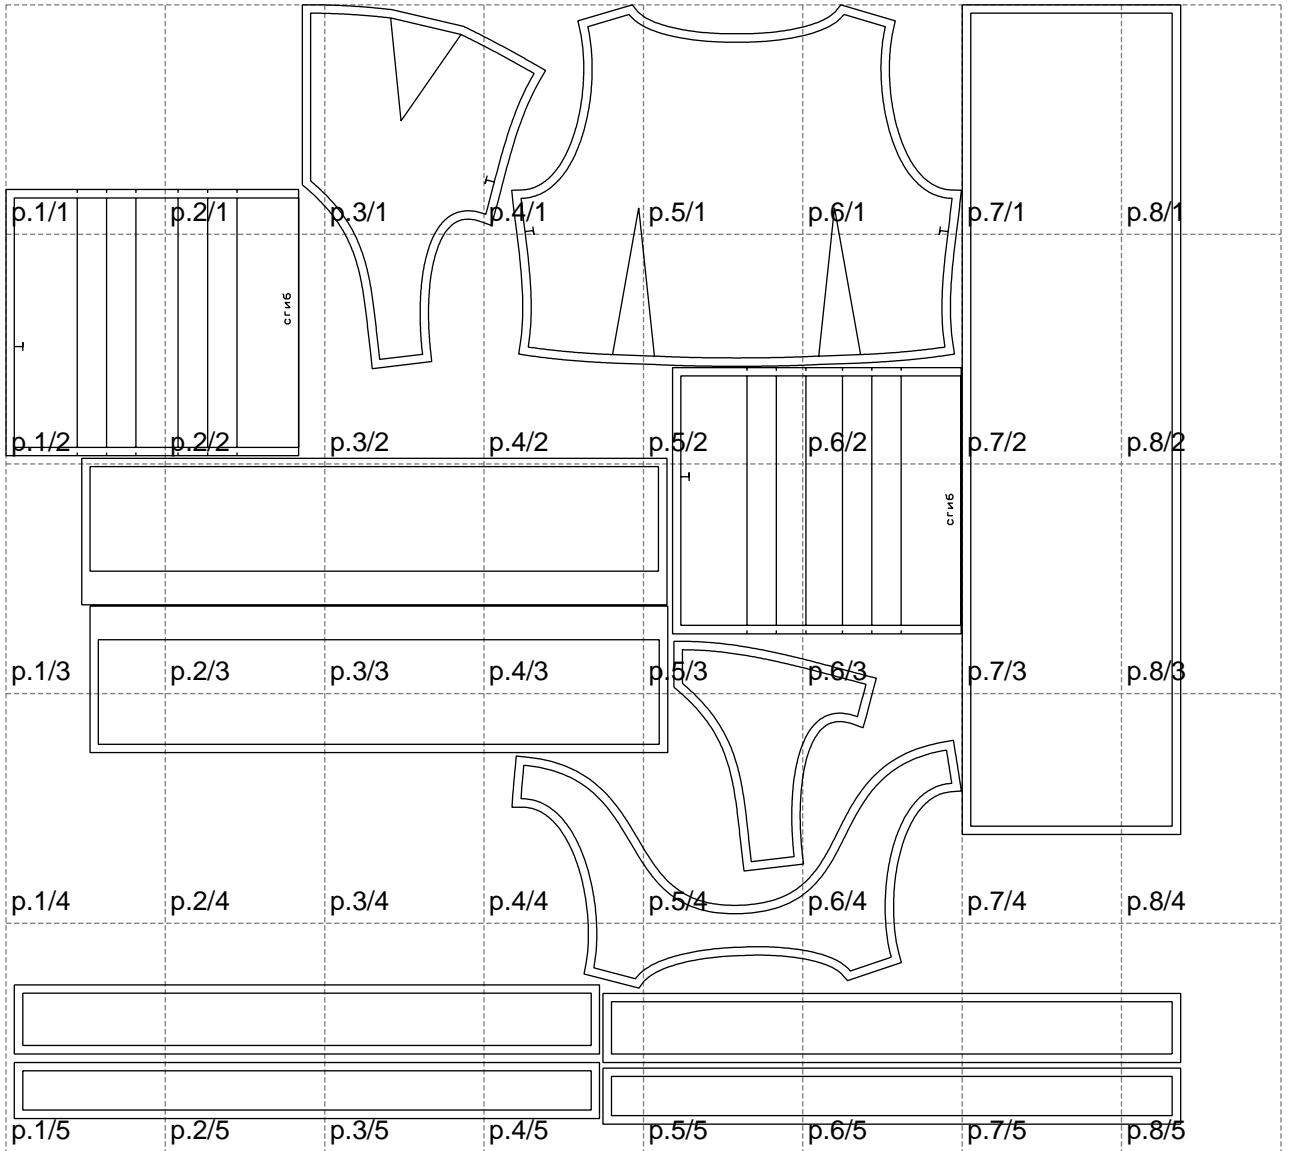

Not for print

Paper size: A4, size:1399.00 x1332.86 mm

# Example

size:1428.73 x1435.67 mm

Maneken =1 ver.0

rz\_1=170

rz\_16=92

rz\_17=78.8

rz\_18=71.8

rz\_19=100

rz\_20=98.1

---

. . . . .  
. . . . .  
. . . . .