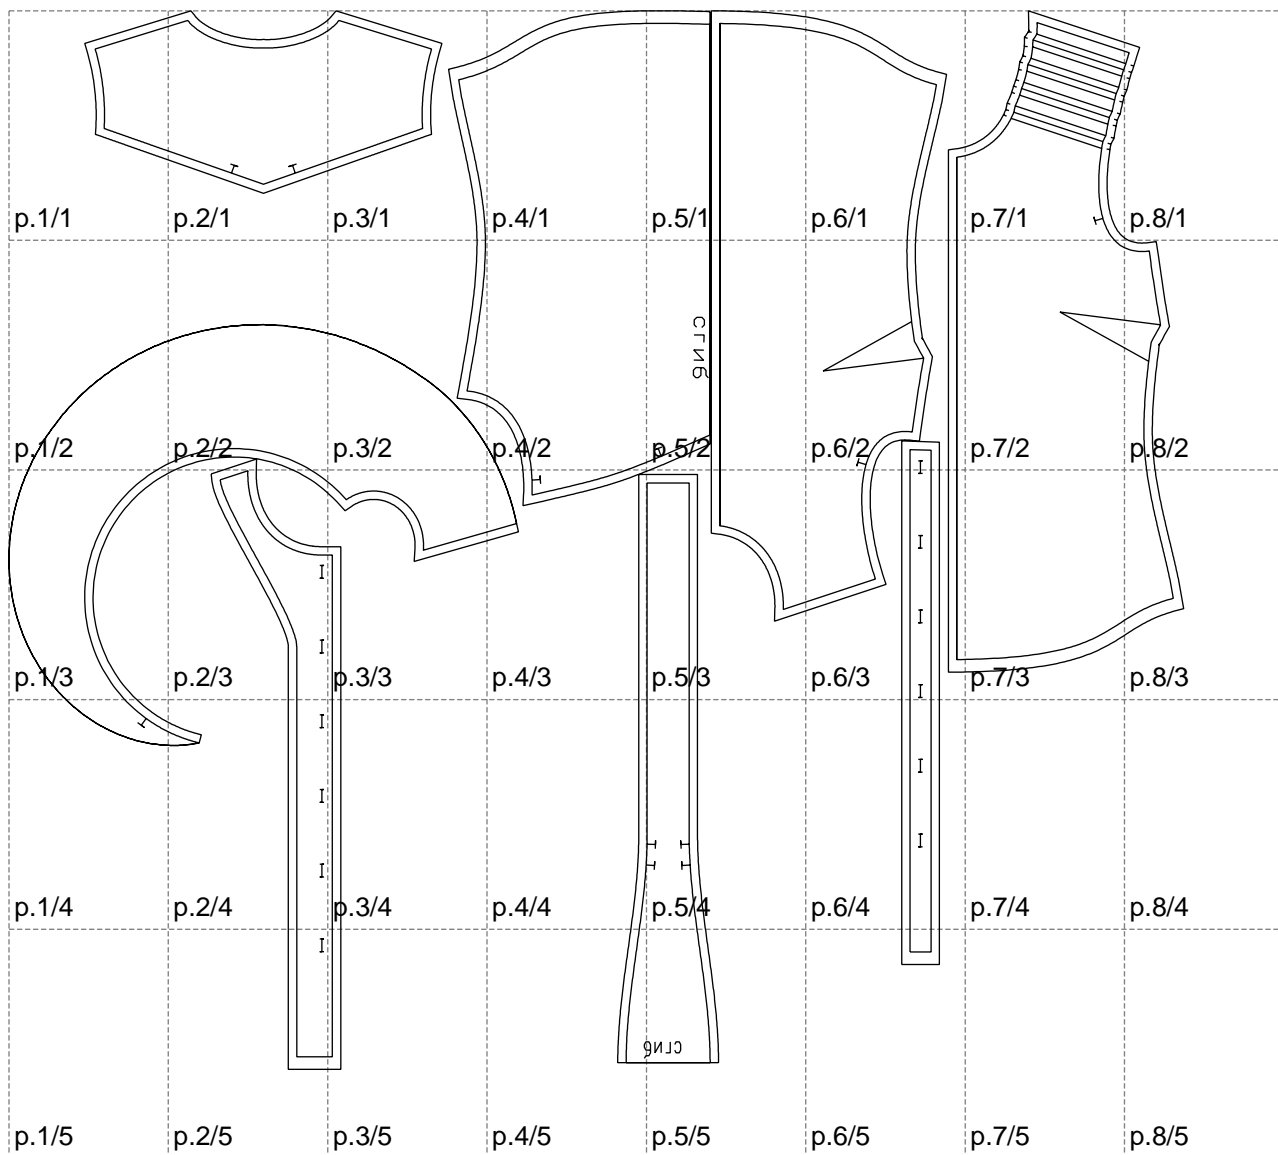

Not for print

Paper size: A4, size:1399.00 x1260.57 mm

# Example

size:1499.00 x1201.76 mm

Maneken =1 ver.0

rz\_1=170

rz\_16=96

rz\_17=82

rz\_18=76

rz\_19=104

rz\_20=101.8

---

. . . . .  
. . . . .  
. . . . .