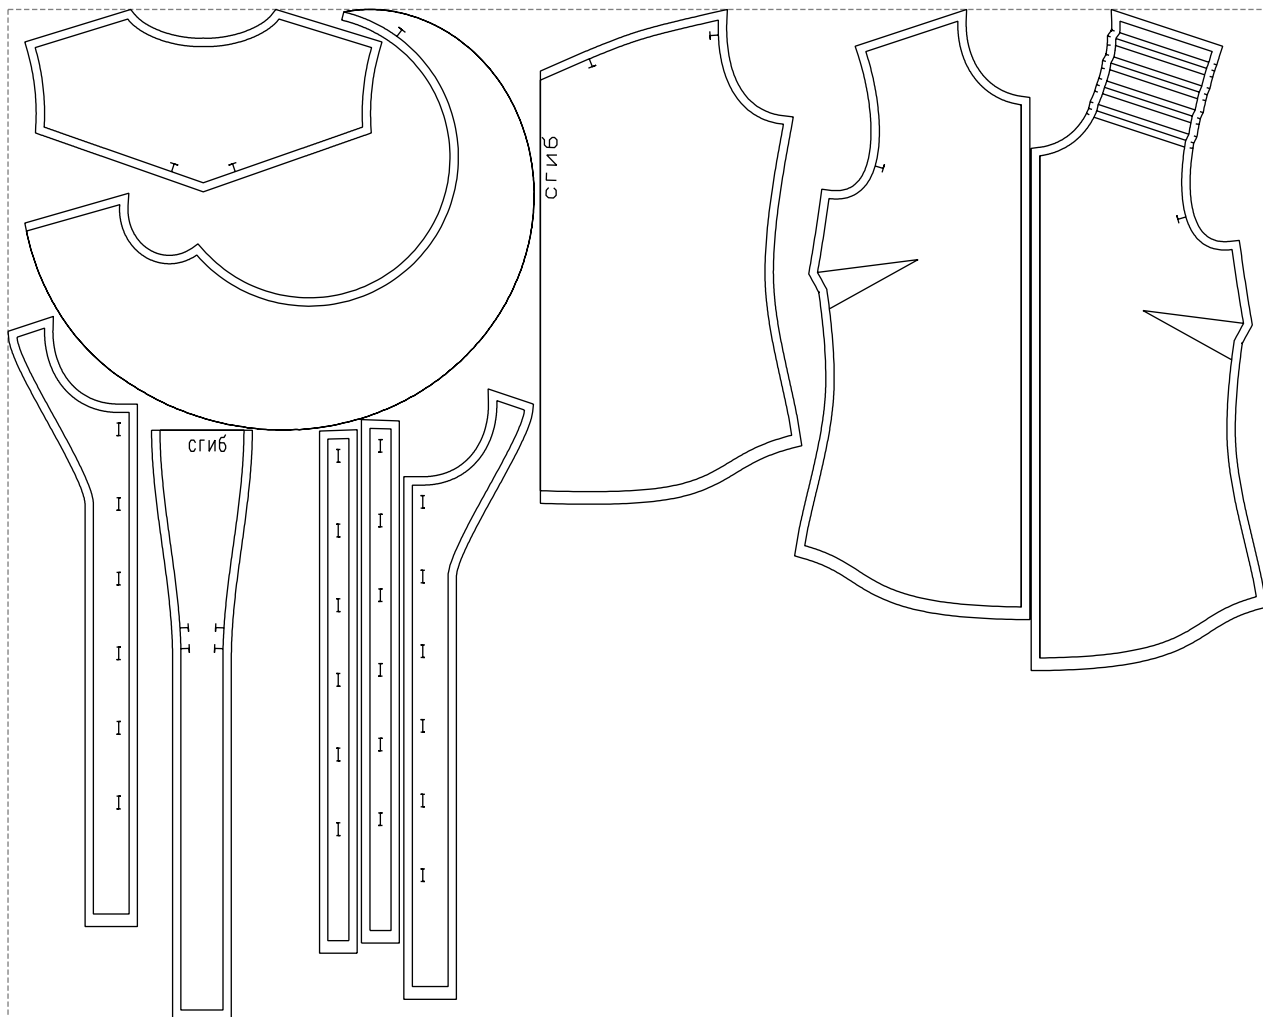

Not for print

Paper size: A4, size:1399.00 x1260.57 mm

# Example

size:1499.00 x1201.76 mm

Maneken =1 ver.0

rz\_1=170

rz\_16=96

rz\_17=82

rz\_18=76

rz\_19=104

rz\_20=101.8

---

. . . . .  
. . . . .  
. . . . .