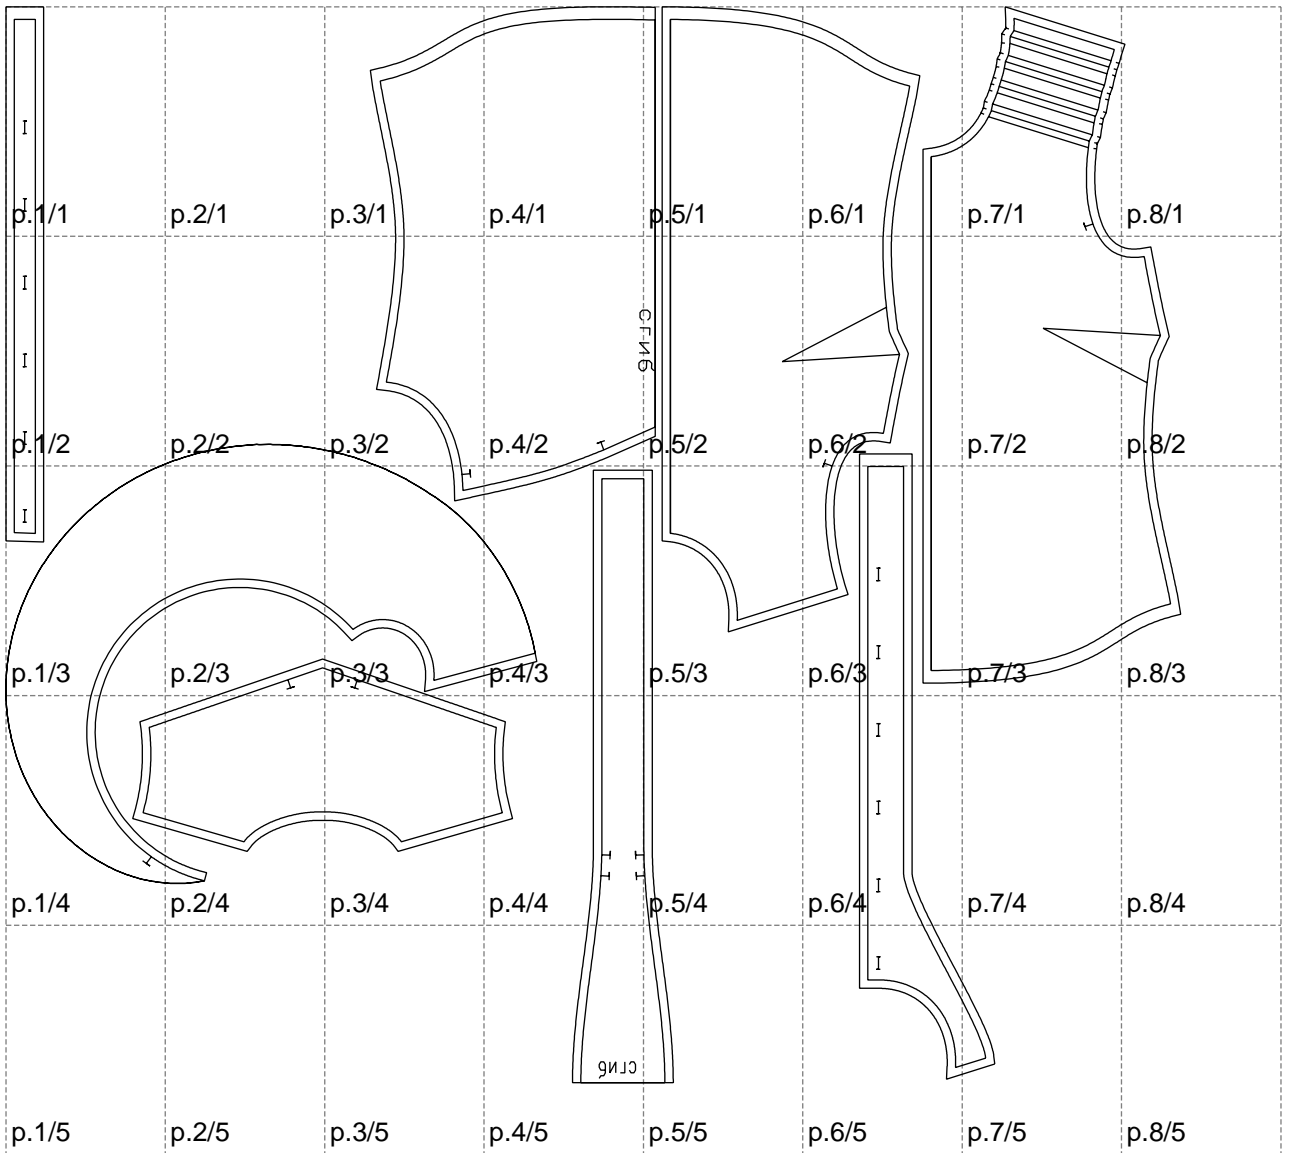

Not for print

Paper size: A4, size:1399.00 x1281.26 mm

# Example

size:1499.00 x1312.40 mm

Maneken =1 ver.0

rz\_1=170

rz\_16=108

rz\_17=92.5

rz\_18=89.2

rz\_19=116

rz\_20=113

---

. . . . .  
. . . . .  
. . . . .