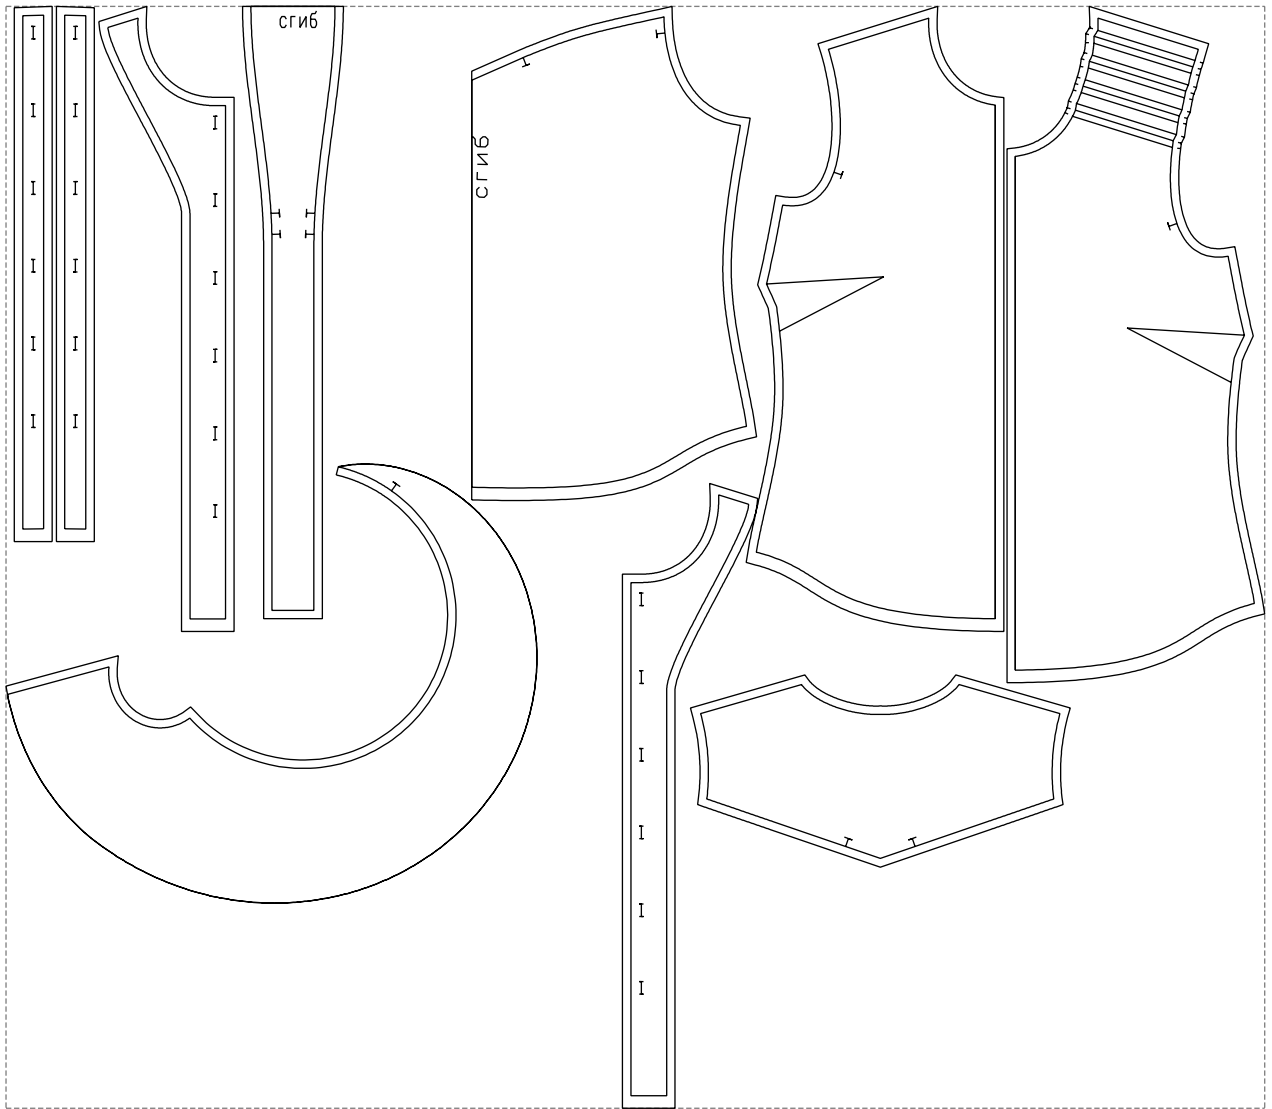

Not for print

Paper size: A4, size:1399.00 x1281.26 mm

# Example

size:1499.00 x1312.40 mm

Maneken =1 ver.0

rz\_1=170

rz\_16=108

rz\_17=92.5

rz\_18=89.2

rz\_19=116

rz\_20=113

---

. . . . .  
. . . . .  
. . . . .