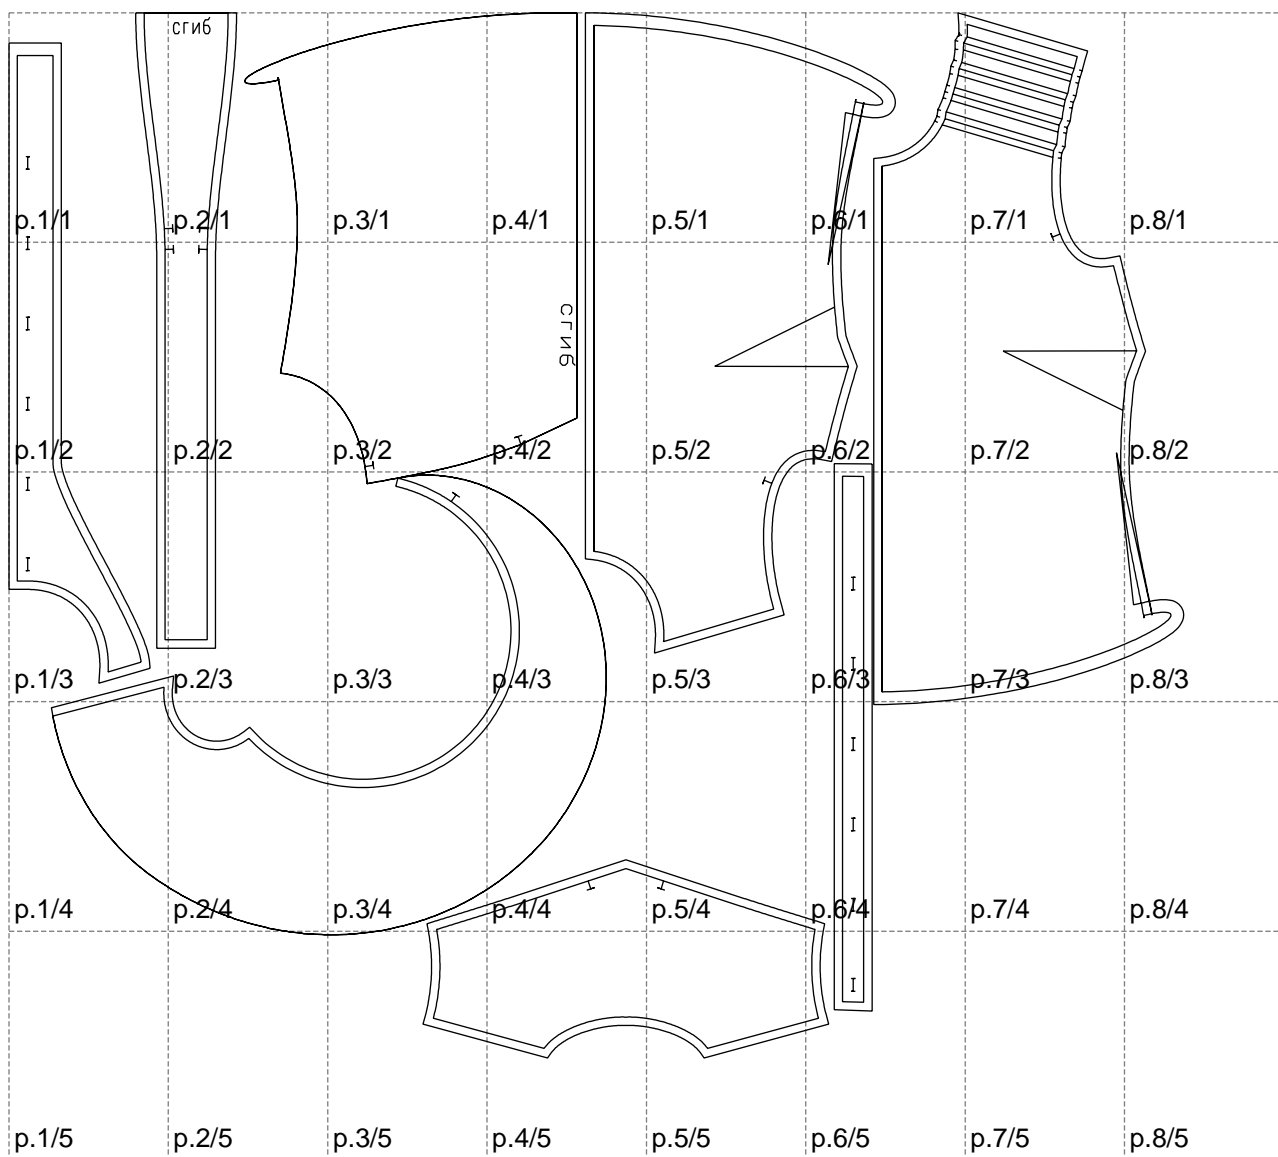

Not for print

Paper size: A4, size:1399.00 x1244.57 mm

# Example

size:1488.97 x1495.74 mm

Maneken =1 ver.0

rz\_1=170

rz\_16=120

rz\_17=104

rz\_18=103.6

rz\_19=128

rz\_20=125.1

---

. . . . .  
. . . . .  
. . . . .