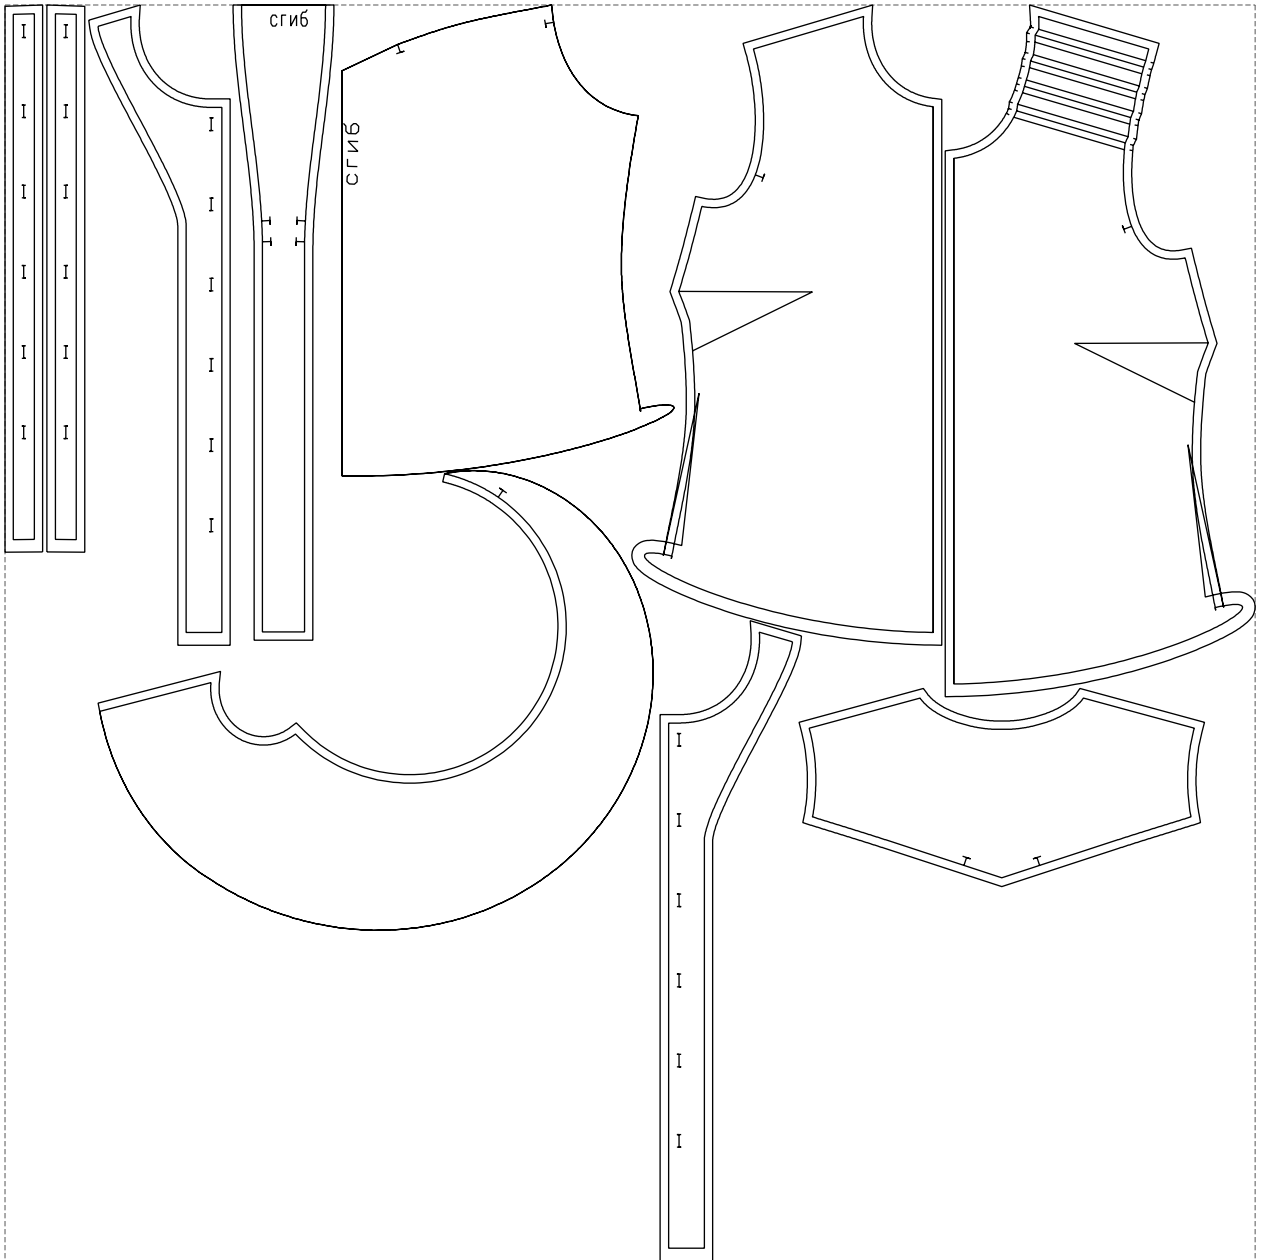

Not for print

Paper size: A4, size:1399.00 x1244.57 mm

# Example

size:1488.97 x1495.74 mm

Maneken =1 ver.0

rz\_1=170

rz\_16=120

rz\_17=104

rz\_18=103.6

rz\_19=128

rz\_20=125.1

---

. . . . .  
. . . . .  
. . . . .