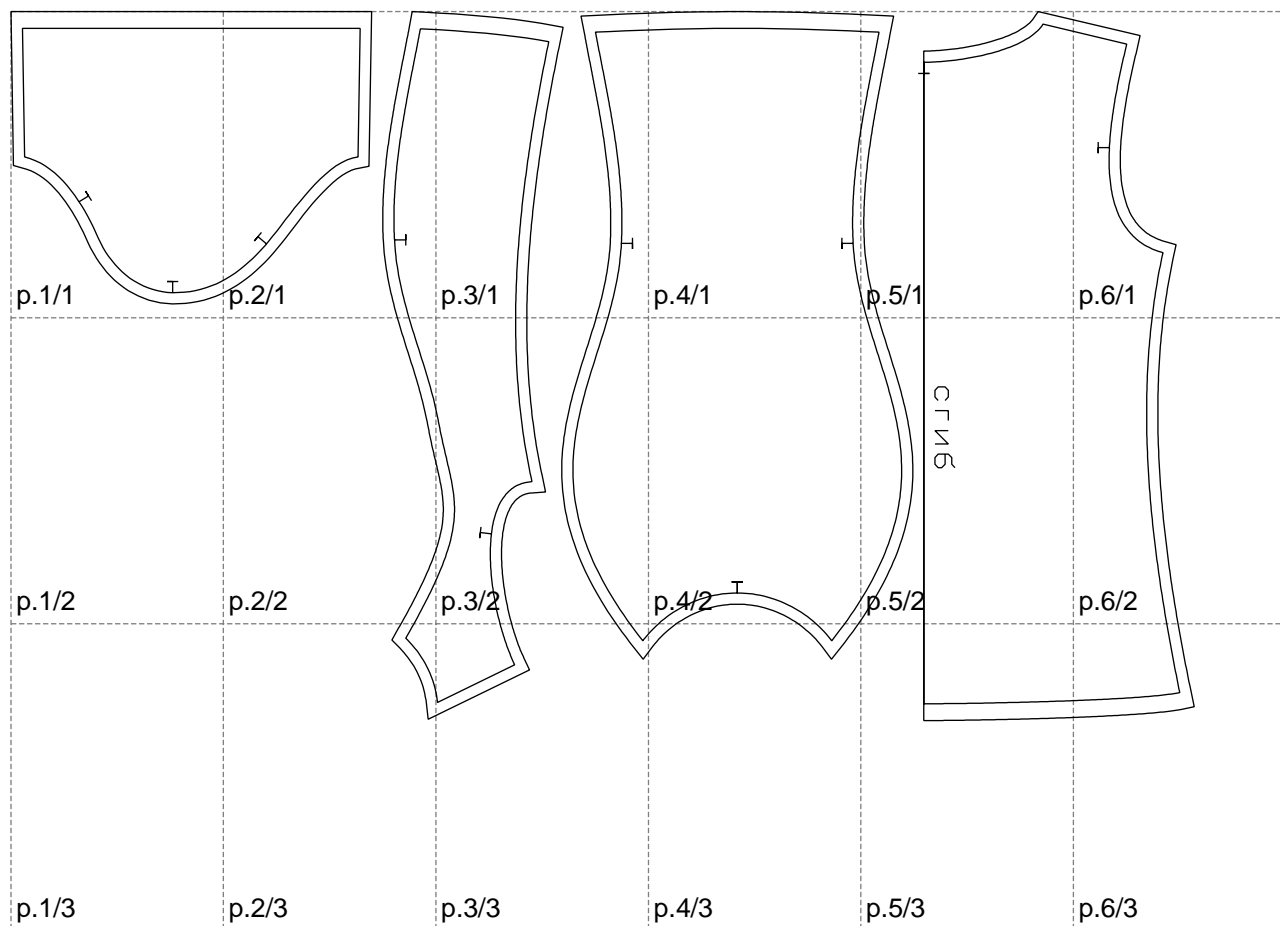

Not for print

Paper size: A4, size:1056.83 x633.20 mm

# Example

size:1438.65 x633.20 mm

Maneken =1 ver.0

rz\_1=170

rz\_16=92

rz\_17=78.8

rz\_18=71.8

rz\_19=100

rz\_20=98.1

---

. . . . .  
. . . . .  
. . . . .