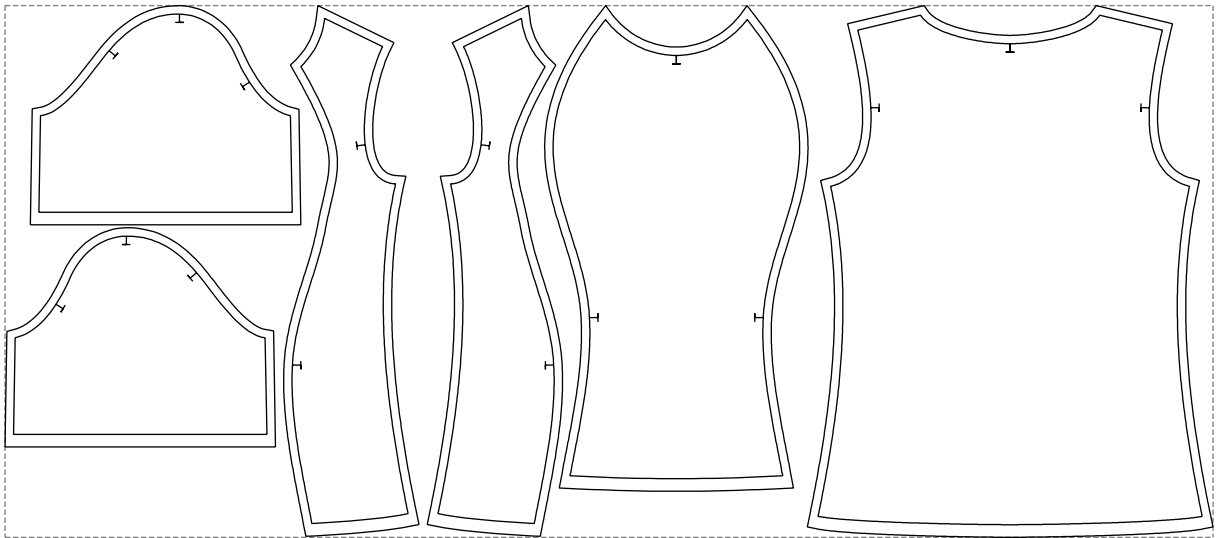

# Example

size:1438.65 x633.20 mm

Maneken =1 ver.0

rz\_1=170

rz\_16=92

rz\_17=78.8

rz\_18=71.8

rz\_19=100