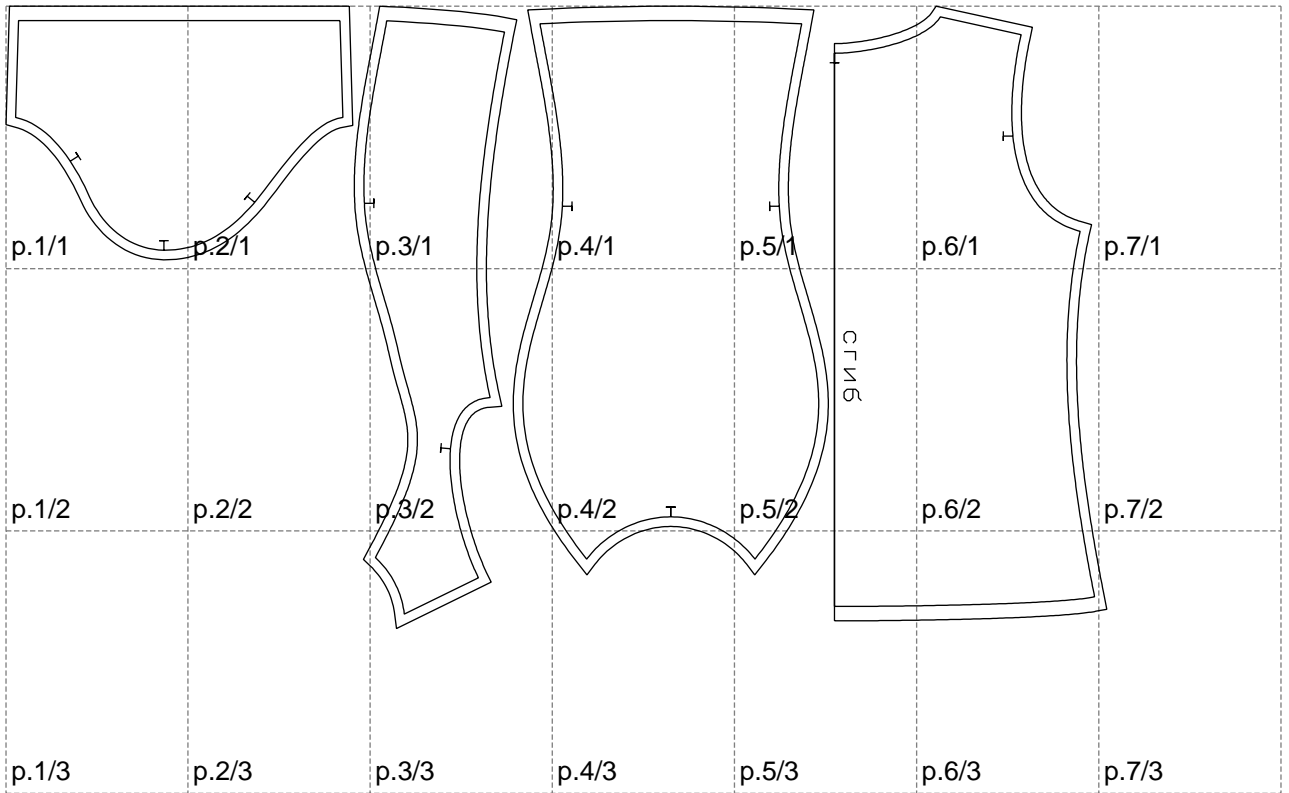

Not for print

Paper size: A4, size:1147.17 x648.55 mm

# Example

size:1499.00 x860.69 mm

Maneken =1 ver.0

rz\_1=170

rz\_16=104

rz\_17=88.9

rz\_18=84.4

rz\_19=112

rz\_20=109.3

---

. . . . .  
. . . . .  
. . . . .