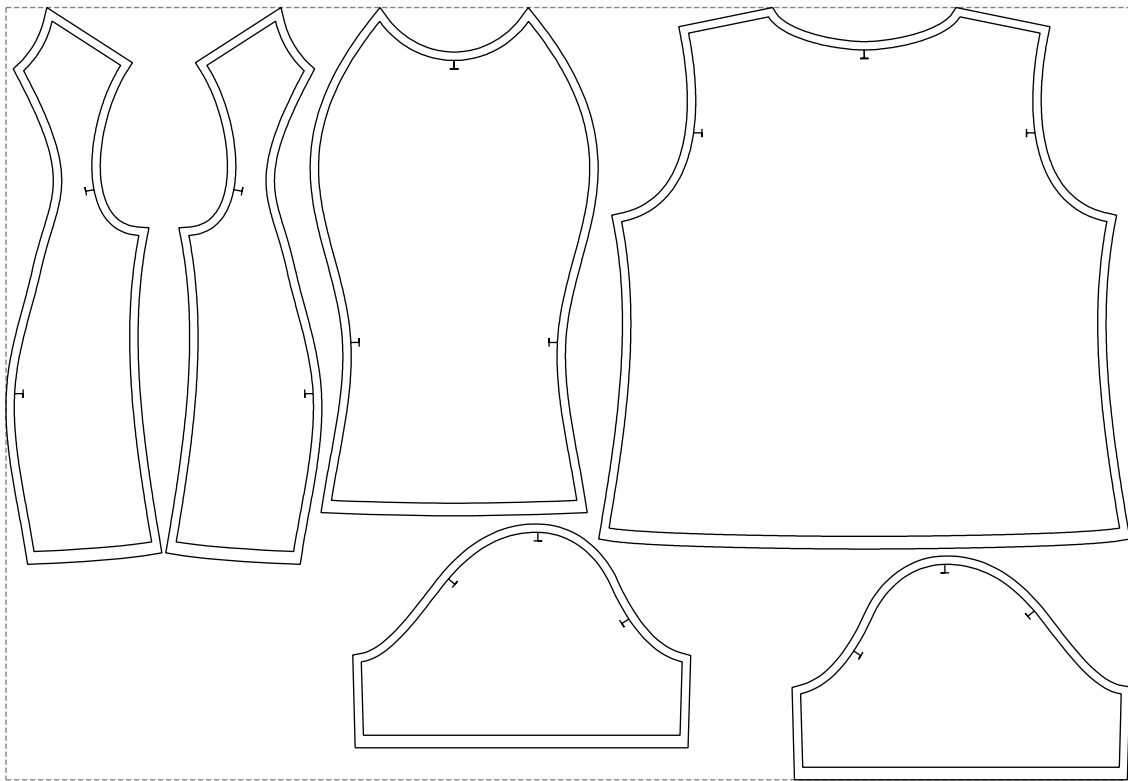

Not for print

Paper size: A4, size:1258.07 x663.34 mm

# Example

size:1338.61 x919.86 mm

Maneken =1 ver.0

rz\_1=170

rz\_16=116

rz\_17=100

rz\_18=98.8

rz\_19=124