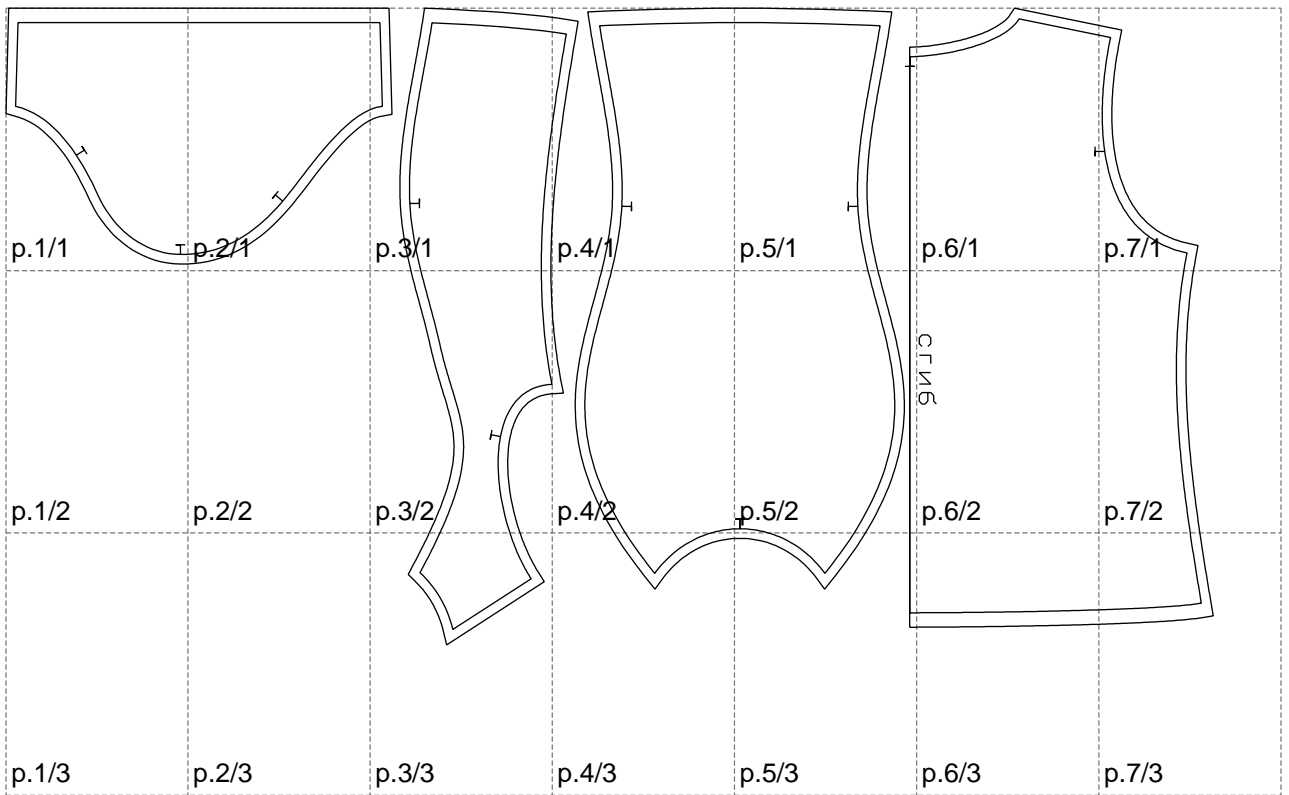

Not for print

Paper size: A4, size:1258.07 x663.34 mm

# Example

size:1338.61 x919.86 mm

Maneken =1 ver.0

rz\_1=170

rz\_16=116

rz\_17=100

rz\_18=98.8

rz\_19=124

rz\_20=121

---

. . . . .  
. . . . .  
. . . . .