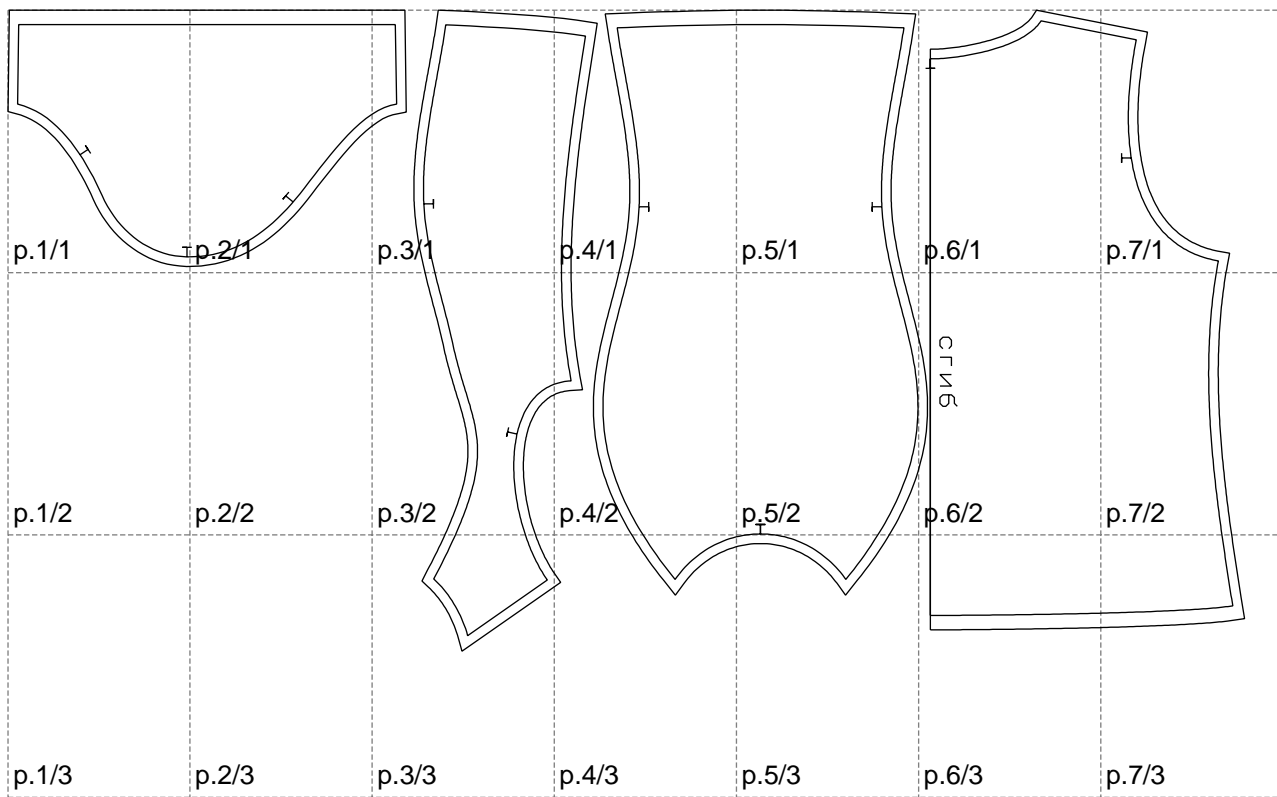

Not for print

Paper size: A4, size:1288.57 x668.04 mm

# Example

size:1378.28 x921.25 mm

Maneken =1 ver.0

rz\_1=170

rz\_16=120

rz\_17=104

rz\_18=103.6

rz\_19=128

rz\_20=125.1

---

. . . . .  
. . . . .  
. . . . .