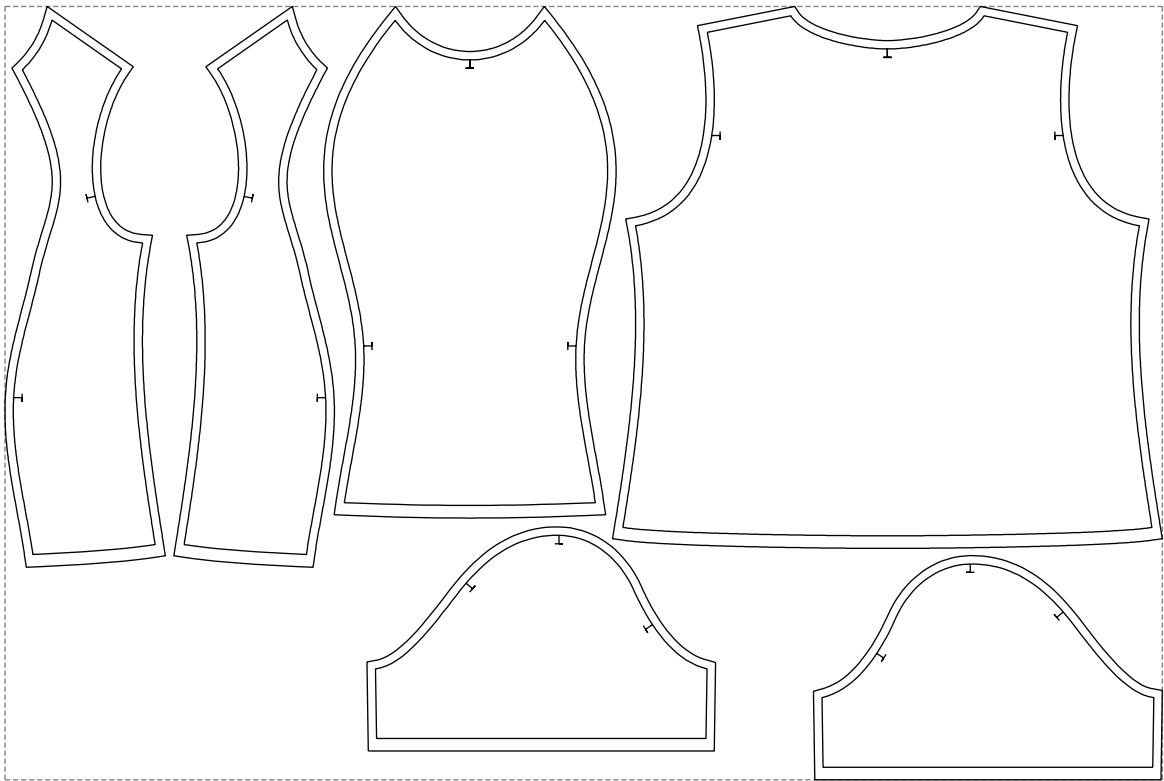

Not for print

Paper size: A4, size:1288.57 x668.04 mm

# Example

size:1378.28 x921.25 mm

Maneken =1 ver.0

rz\_1=170

rz\_16=120

rz\_17=104

rz\_18=103.6

rz\_19=128

rz\_20=125.1

---

. . . . .  
. . . . .  
. . . . .