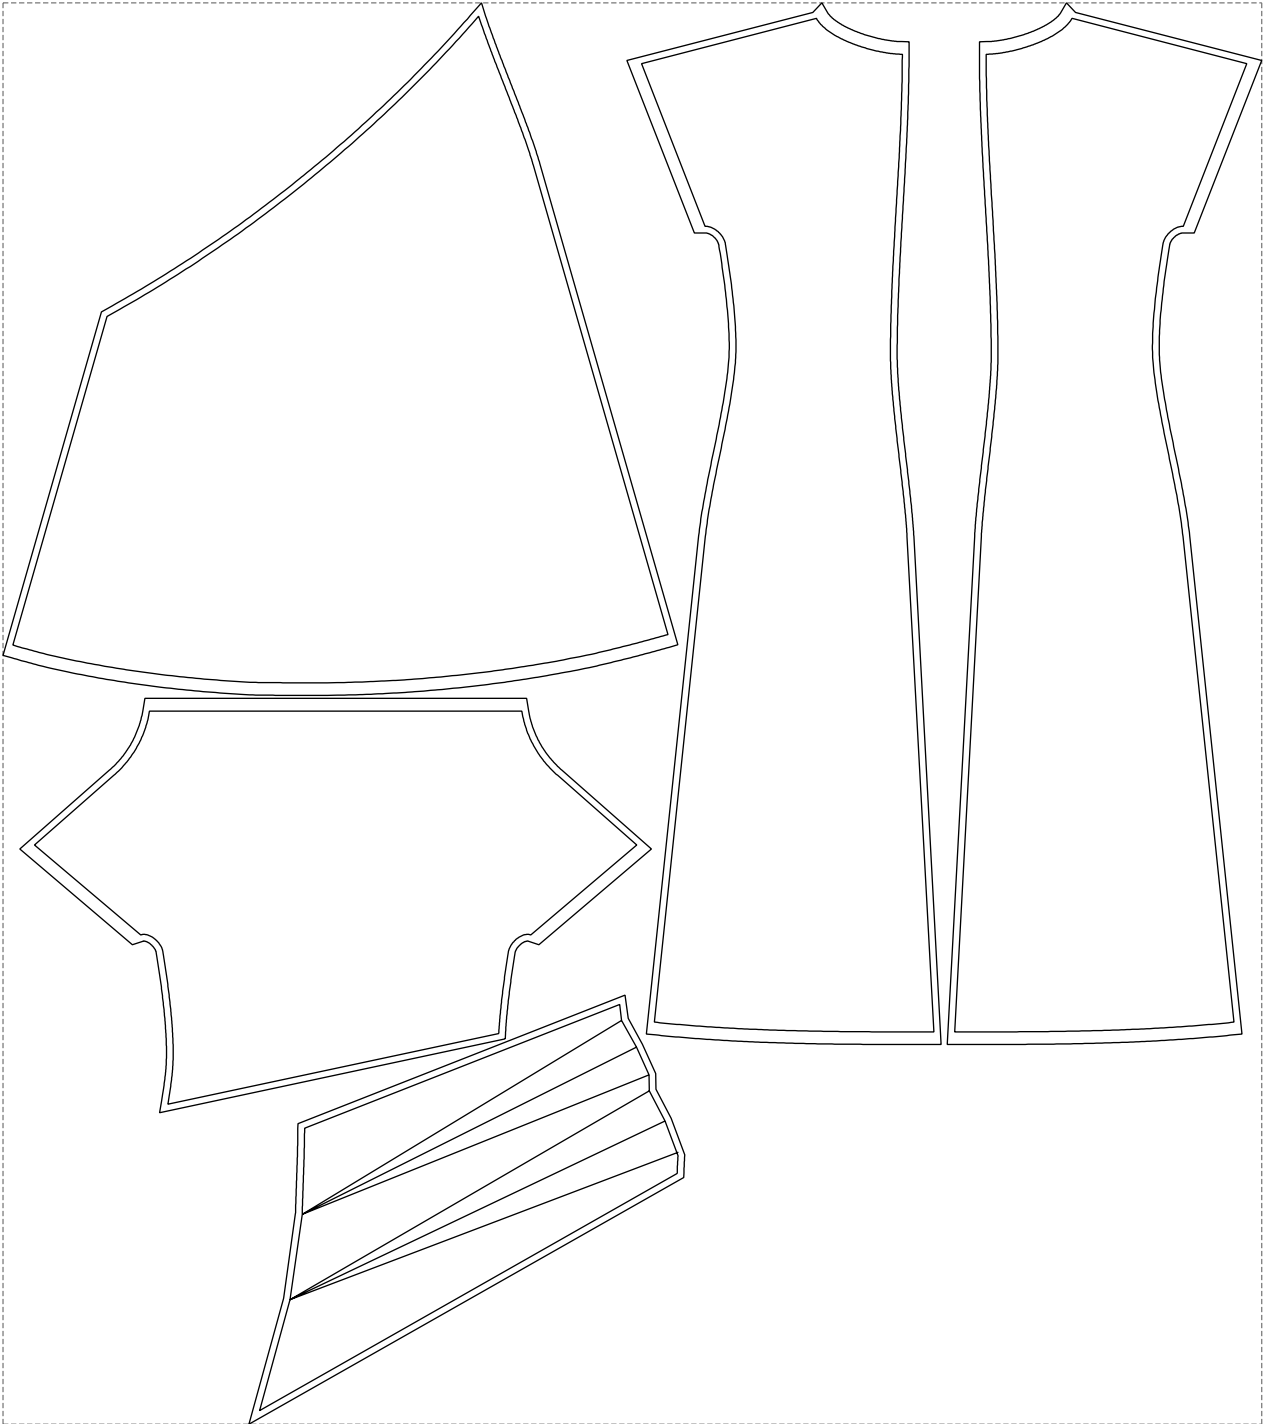

# Example

size:1499.00 x1693.04 mm

Maneken =1 ver.0

rz\_1=170

rz\_16=92

rz\_17=78.8

rz\_18=71.8

rz\_19=100