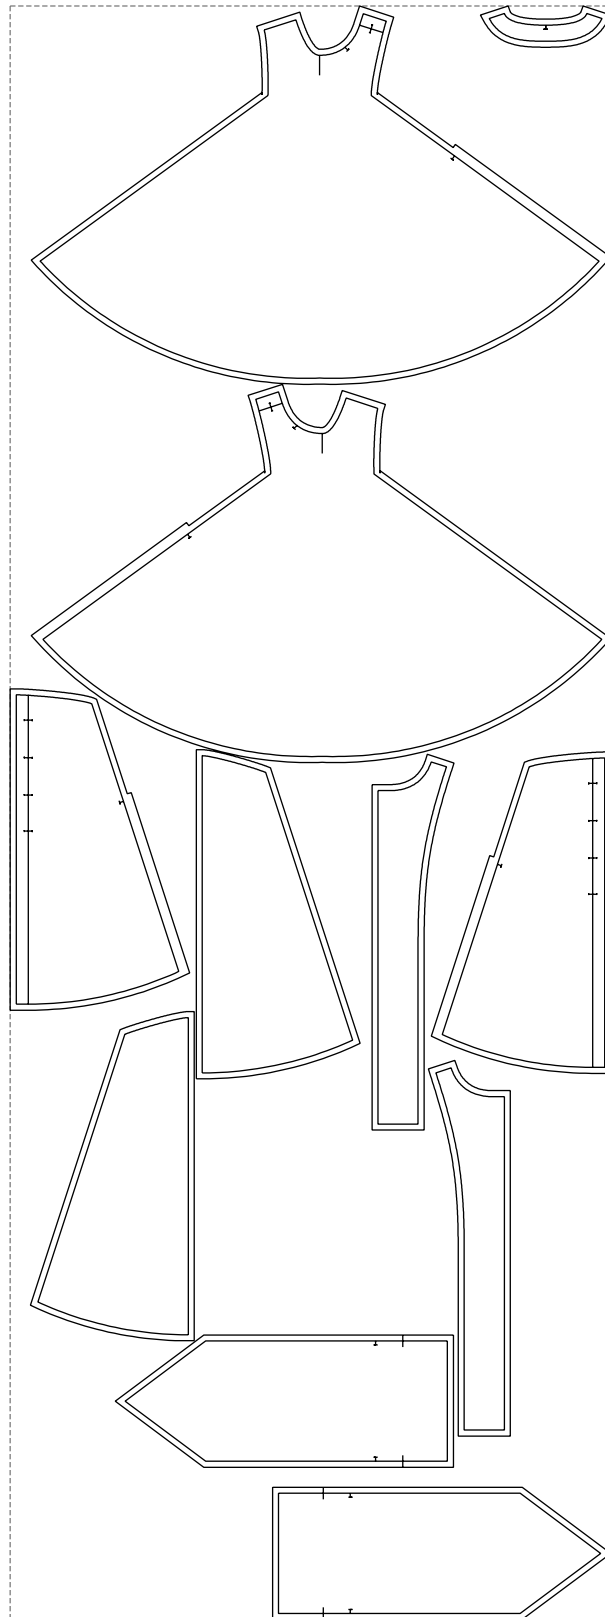

Not for print

Paper size: A4, size:1446.62 x2085.44 mm

# Example

size:1499.00 x4027.73 mm

Maneken =1 ver.0

rz\_1=170

rz\_16=92

rz\_17=78.8

rz\_18=71.8

rz\_19=100

rz\_20=98.1

---

. . . . .  
. . . . .  
. . . . .