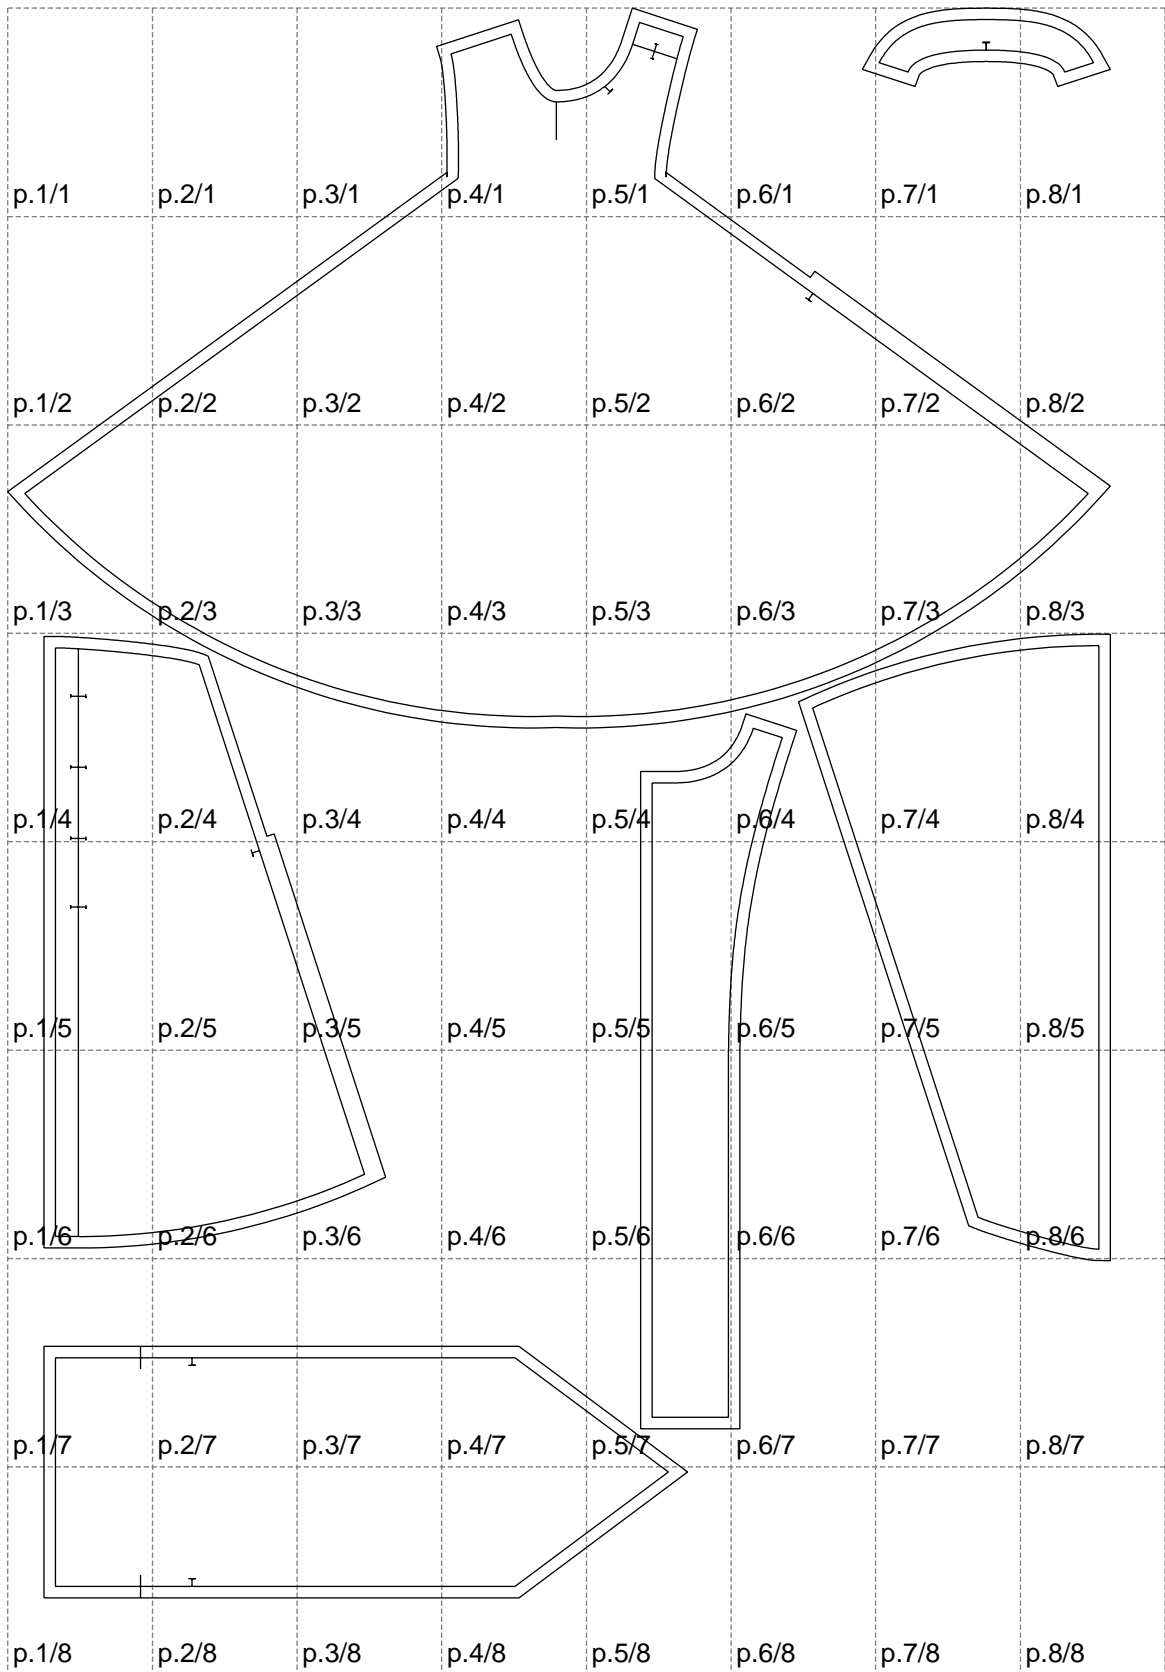

Not for print

Paper size: A4, size:1446.62 x2085.44 mm

# Example

size:1499.00 x4027.73 mm

Maneken =1 ver.0

rz\_1=170

rz\_16=92

rz\_17=78.8

rz\_18=71.8

rz\_19=100

rz\_20=98.1

---

. . . . .  
. . . . .  
. . . . .