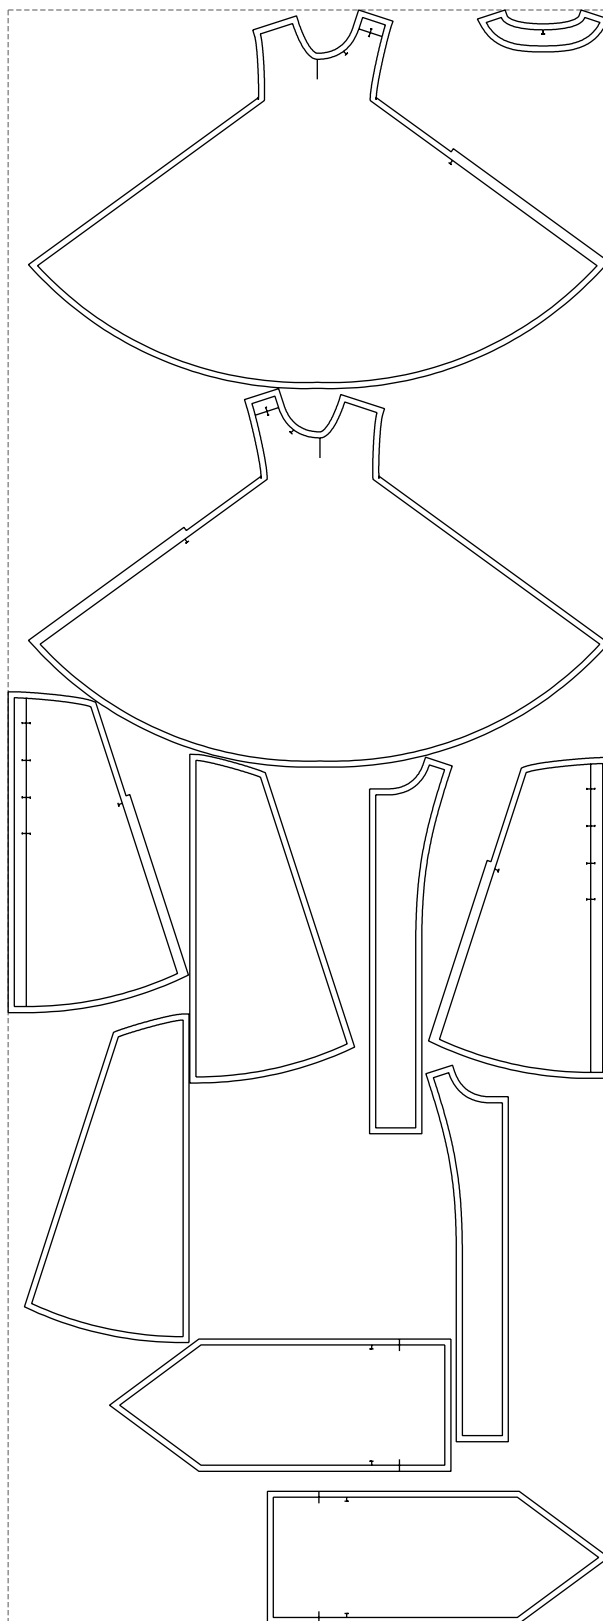

Not for print

Paper size: A4, size:1448.29 x2094.62 mm

# Example

size:1499.00 x4028.05 mm

Maneken =1 ver.0

rz\_1=170

rz\_16=96

rz\_17=82

rz\_18=76

rz\_19=104

rz\_20=101.8

---

. . . . .  
. . . . .  
. . . . .