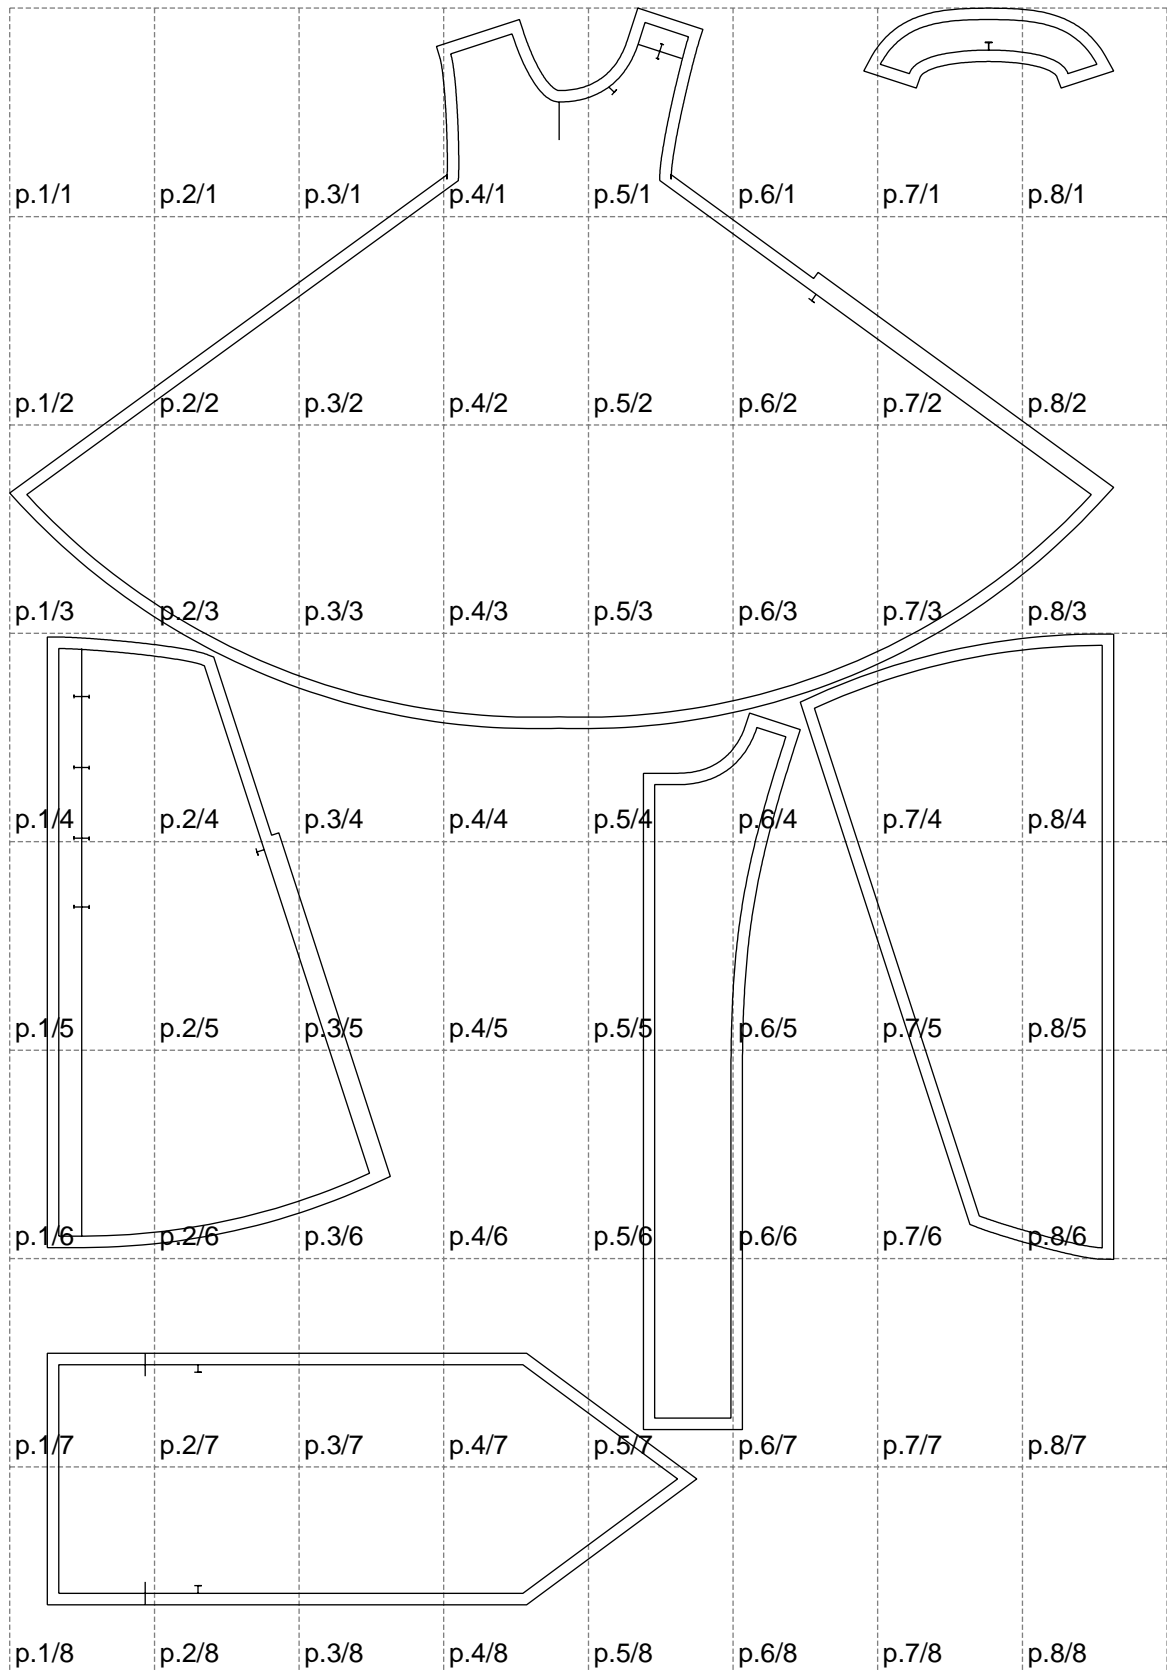

Not for print

Paper size: A4, size:1448.29 x2094.62 mm

# Example

size:1499.00 x4028.05 mm

Maneken =1 ver.0

rz\_1=170

rz\_16=96

rz\_17=82

rz\_18=76

rz\_19=104

rz\_20=101.8

---

. . . . .  
. . . . .  
. . . . .